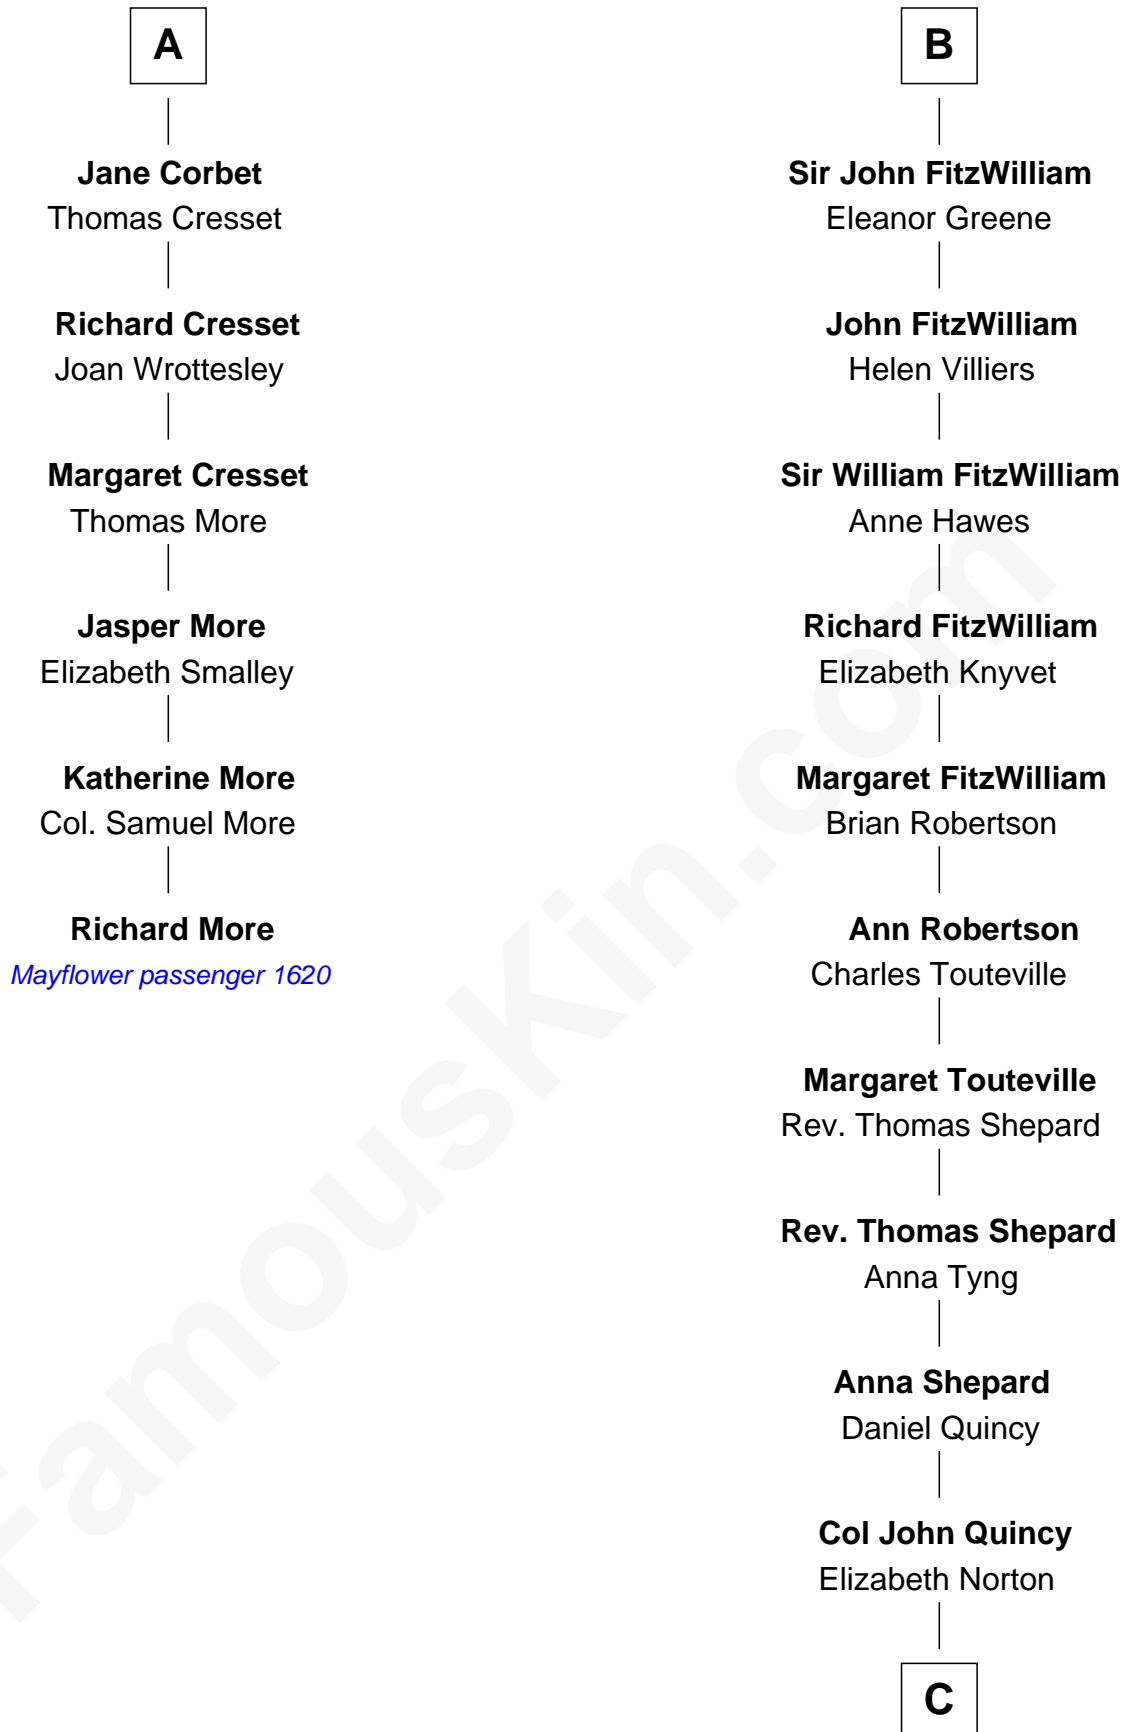

MAYFLOWER

FamousKin.com Relationship Chart of Richard More

(c1614 - c1696) Mayflower passenger 1620

12th cousin 7 times removed of

John Quincy Adams

6th U.S. President

William d'Aubenev

Mabel of Chester

Nichole d'Aubenev

Sir Roger de Somery

Maud de Somery

Sir Henry de Erdington

Sir Henry de Erdington

Joan de Wolvey

Sir Giles de Erdington

Elizabeth de Tolthorpe

Sir Robert de Tateshale

Robert de Tateshale

Nichole de Grey

Joan de Tateshale

Robert de Driby

Alice de Driby

Sir William de Bernake

Sir John Bernake

Joan Marmion

Maud de Bernacke

Sir Ralph de Cromwell

Maude de Cromwell

Sir William FitzWilliam

B

C

Elizabeth Quincy
Rev. William Smith