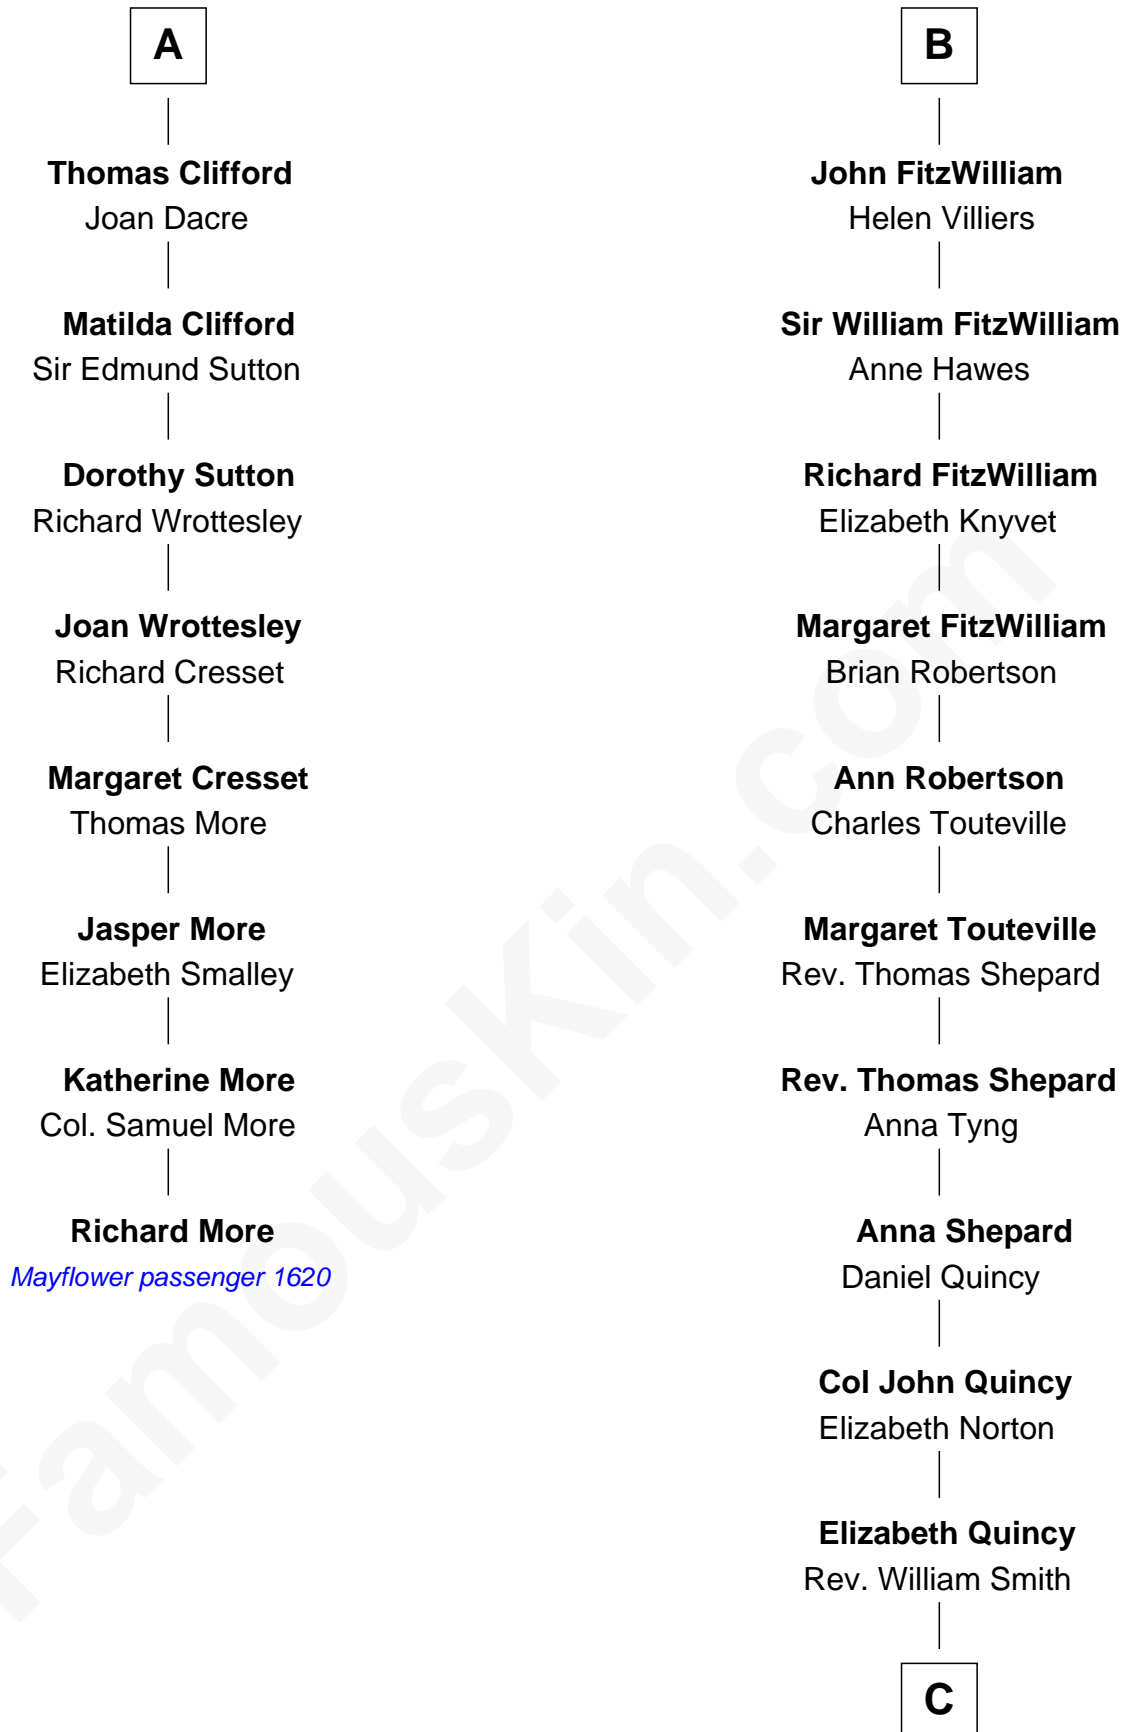

MAYFLOWER

FamousKin.com Relationship Chart of **Richard More**

(c1614 - c1696) Mayflower passenger 1620

14th cousin 4 times removed of

John Quincy Adams

6th U.S. President

Sir William Longespee

Ela of Salisbury

Sir Walter FitzRobert

Ela FitzWalter

William de Odingsells

Ida de Odingsells

John de Clinton

William de Clinton

Julian de Leybourne

Elizabeth de Clinton

Sir John FitzWilliam

Sir William FitzWilliam

Maude de Cromwell

Sir John FitzWilliam

Eleanor Greene

B

C

Abigail Quincy Smith