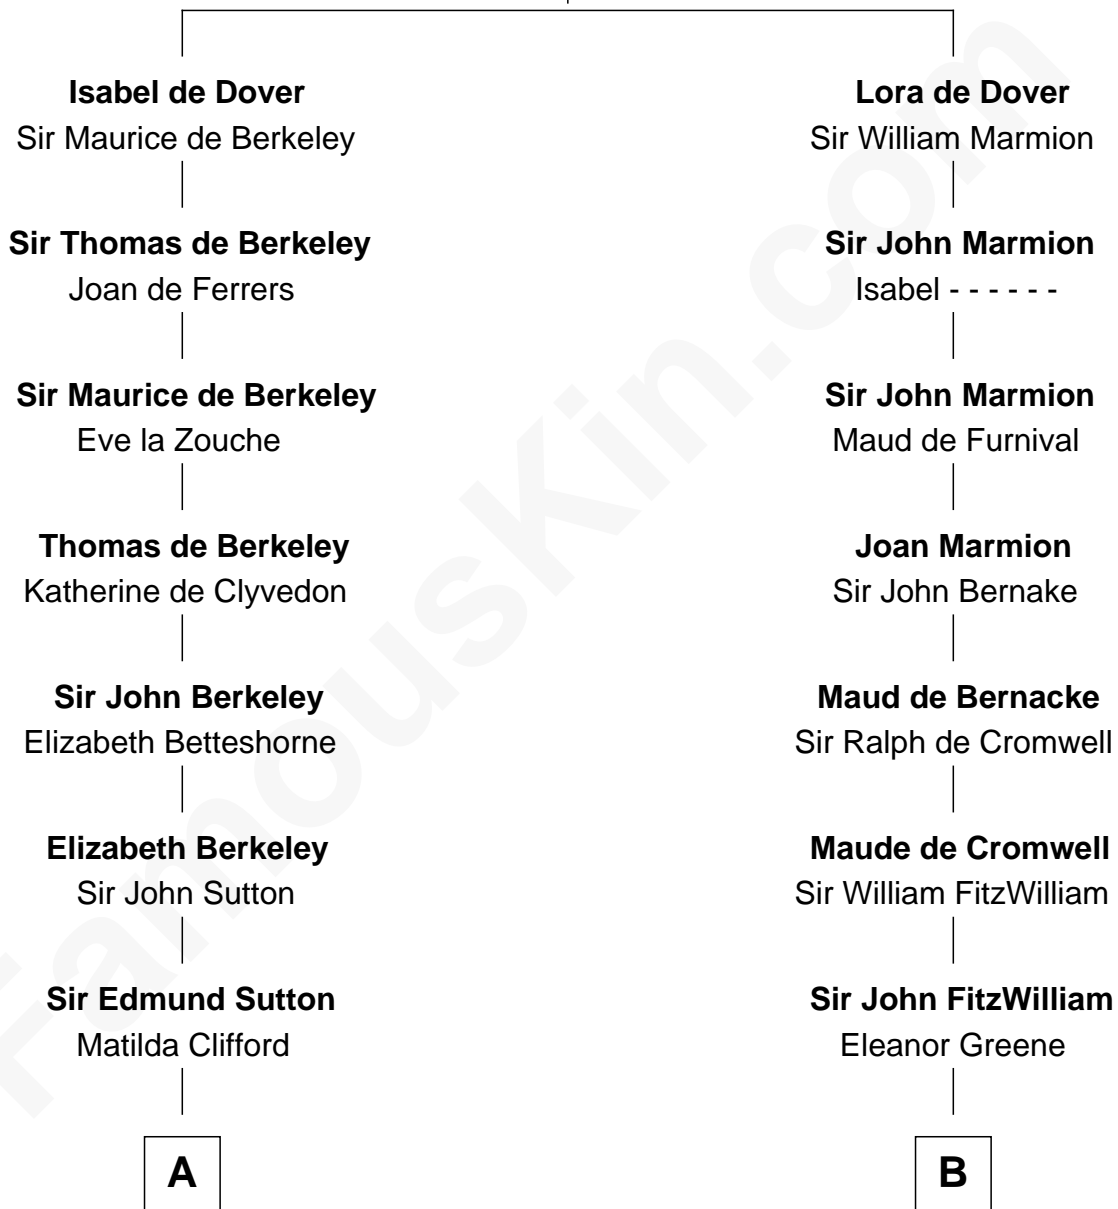

MAYFLOWER

FamousKin.com Relationship Chart of **Richard More**

(c1614 - c1696) *Mayflower passenger 1620*

12th cousin 5 times removed of

Abigail (Smith) Adams

First Lady of President John Adams

Sir Richard FitzRoy

Rose de Dover

A

Dorothy Sutton
Richard Wrottesley

Joan Wrottesley
Richard Cresset

Margaret Cresset
Thomas More

Jasper More
Elizabeth Smalley

Katherine More
Col. Samuel More

Richard More
Mayflower passenger 1620