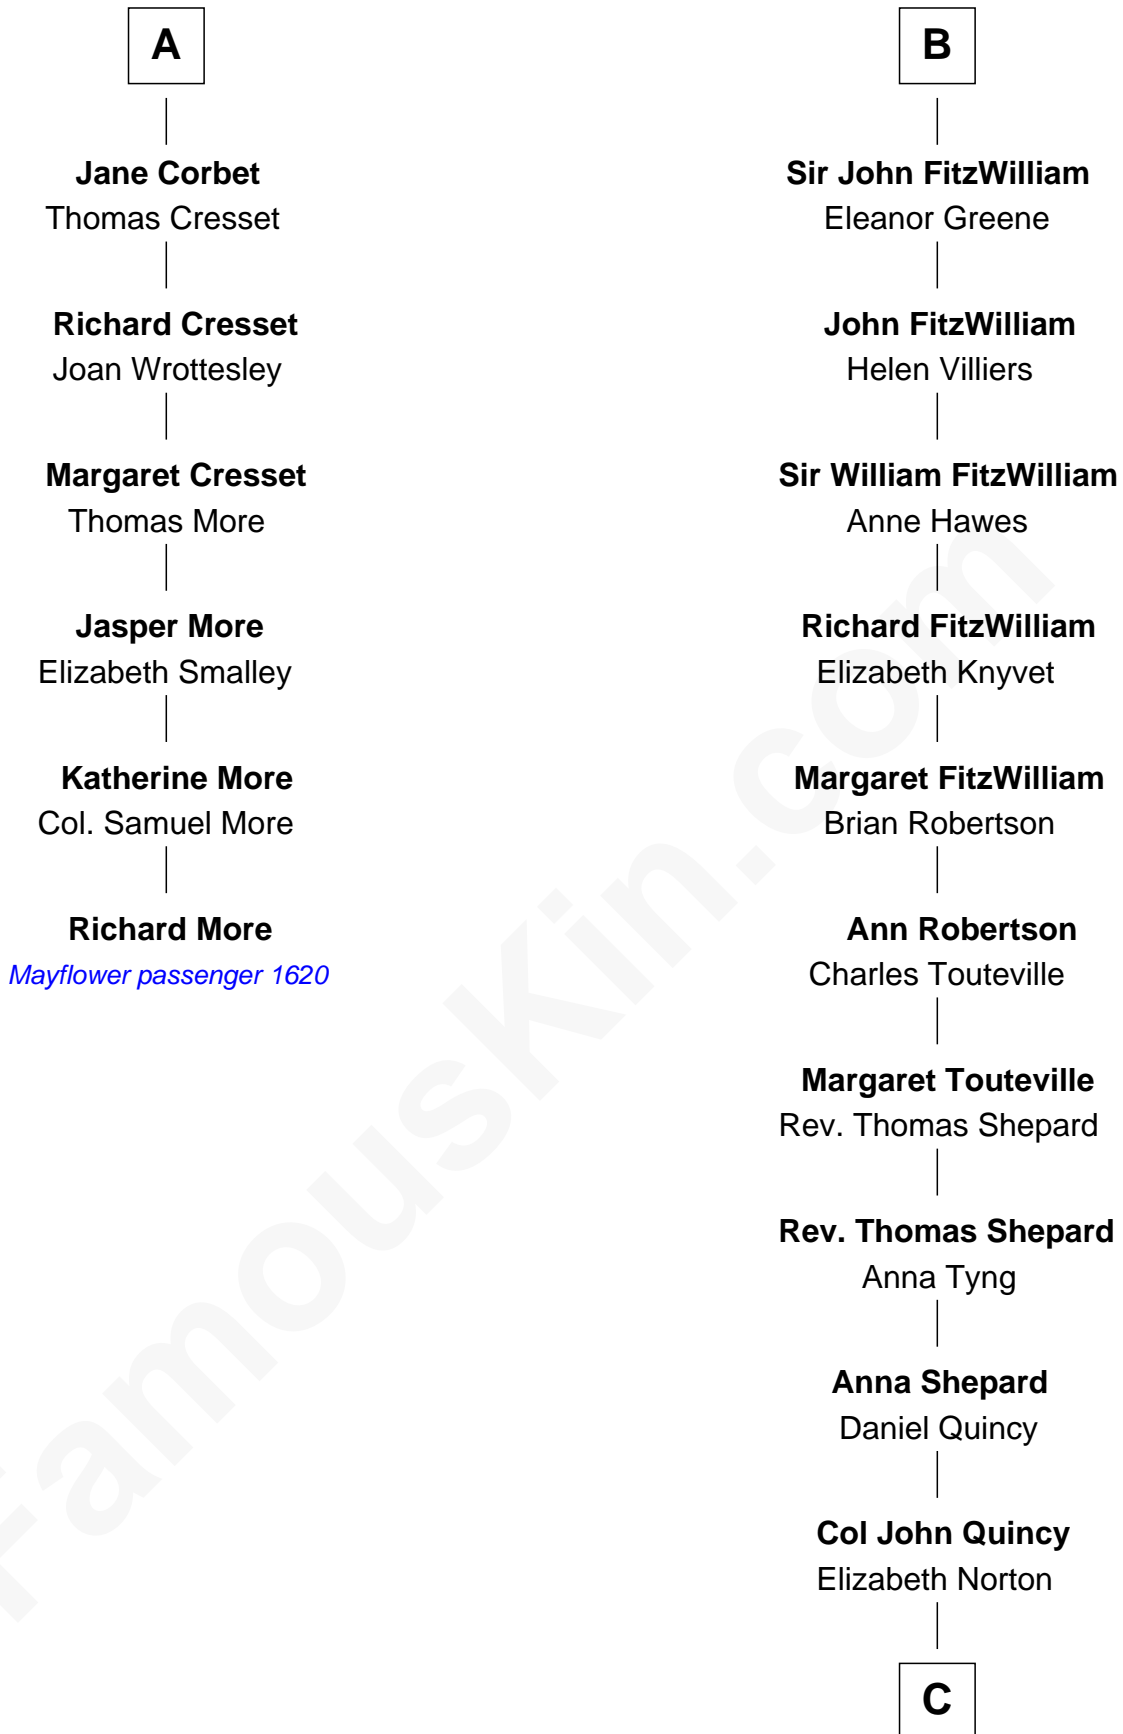

MAYFLOWER

# FamousKin.com Relationship Chart of Richard More

(c1614 - c1696) Mayflower passenger 1620

12th cousin 6 times removed of

**Abigail (Smith) Adams**

First Lady of President John Adams

**William d'Aubenev**  
Mabel of Chester