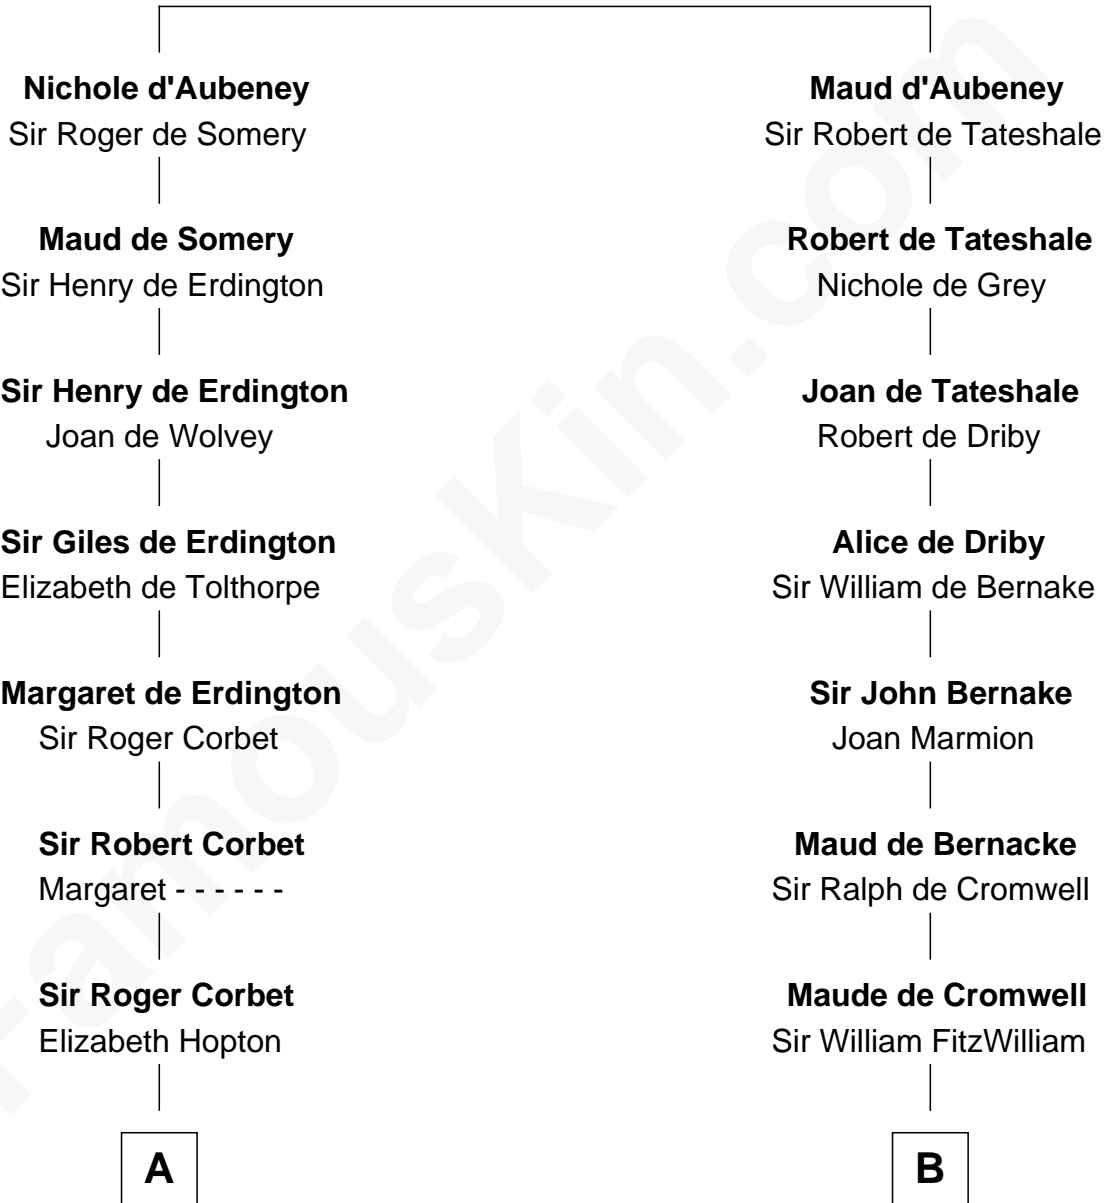

MAYFLOWER

# FamousKin.com Relationship Chart of Richard More

(c1614 - c1696) Mayflower passenger 1620

12th cousin 6 times removed of

**Abigail (Smith) Adams**

First Lady of President John Adams

**William d'Aubenev**  
Mabel of Chester