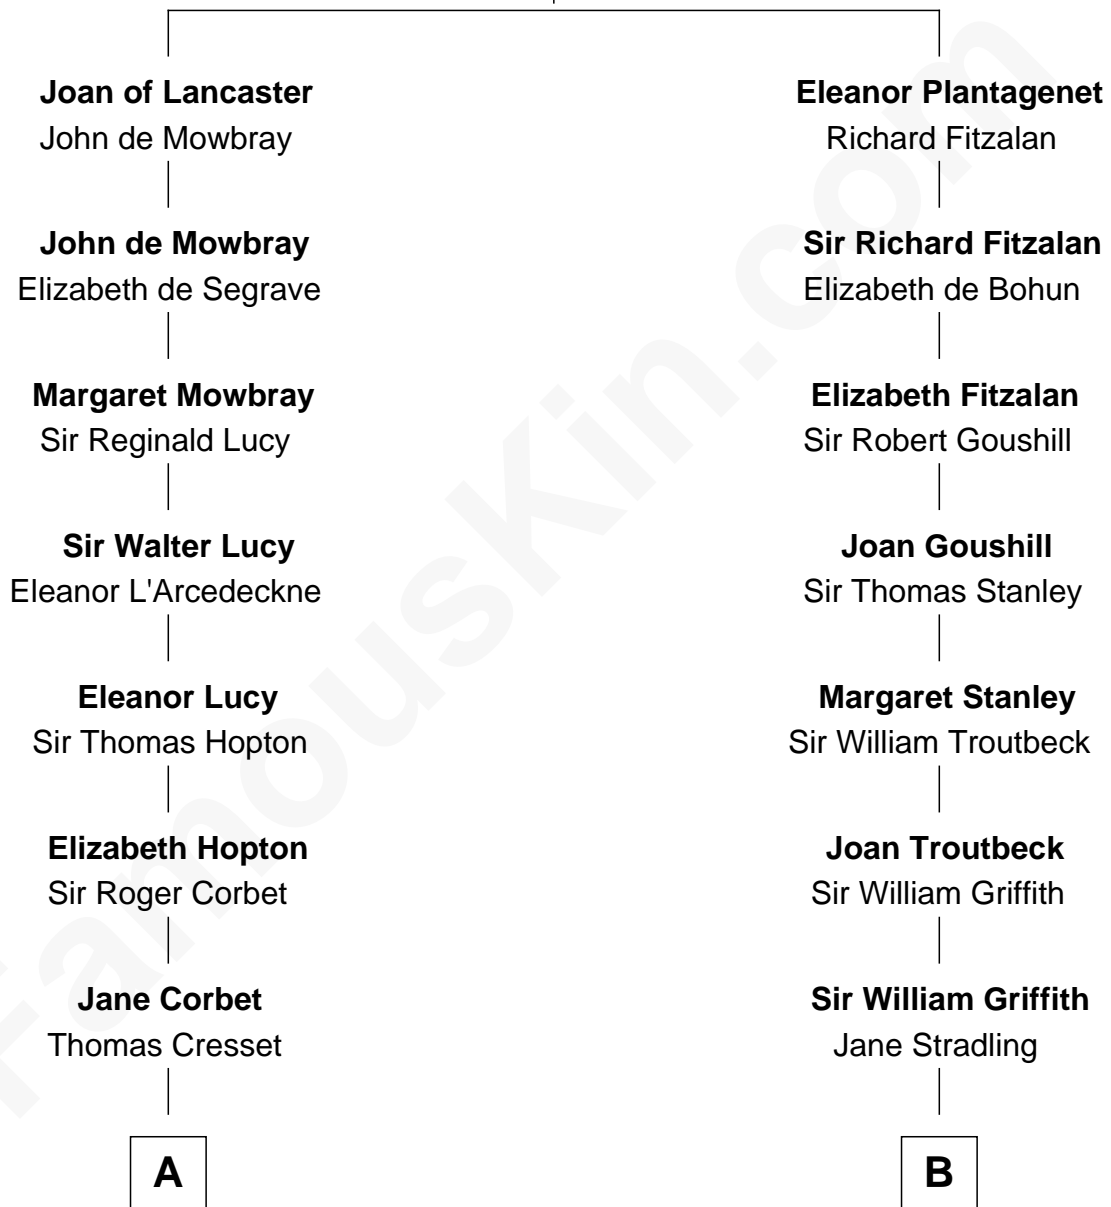

MAYFLOWER

FamousKin.com Relationship Chart of Richard More

(c1614 - c1696) Mayflower passenger 1620

11th cousin 4 times removed of

Abigail (Smith) Adams

First Lady of President John Adams

Henry Plantagenet
Maud de Chaworth

A

Richard Cresset
Joan Wrottesley

Margaret Cresset
Thomas More

Jasper More
Elizabeth Smalley

Katherine More
Col. Samuel More

Richard More
Mayflower passenger 1620

B

Dorothy Griffith
William Williams