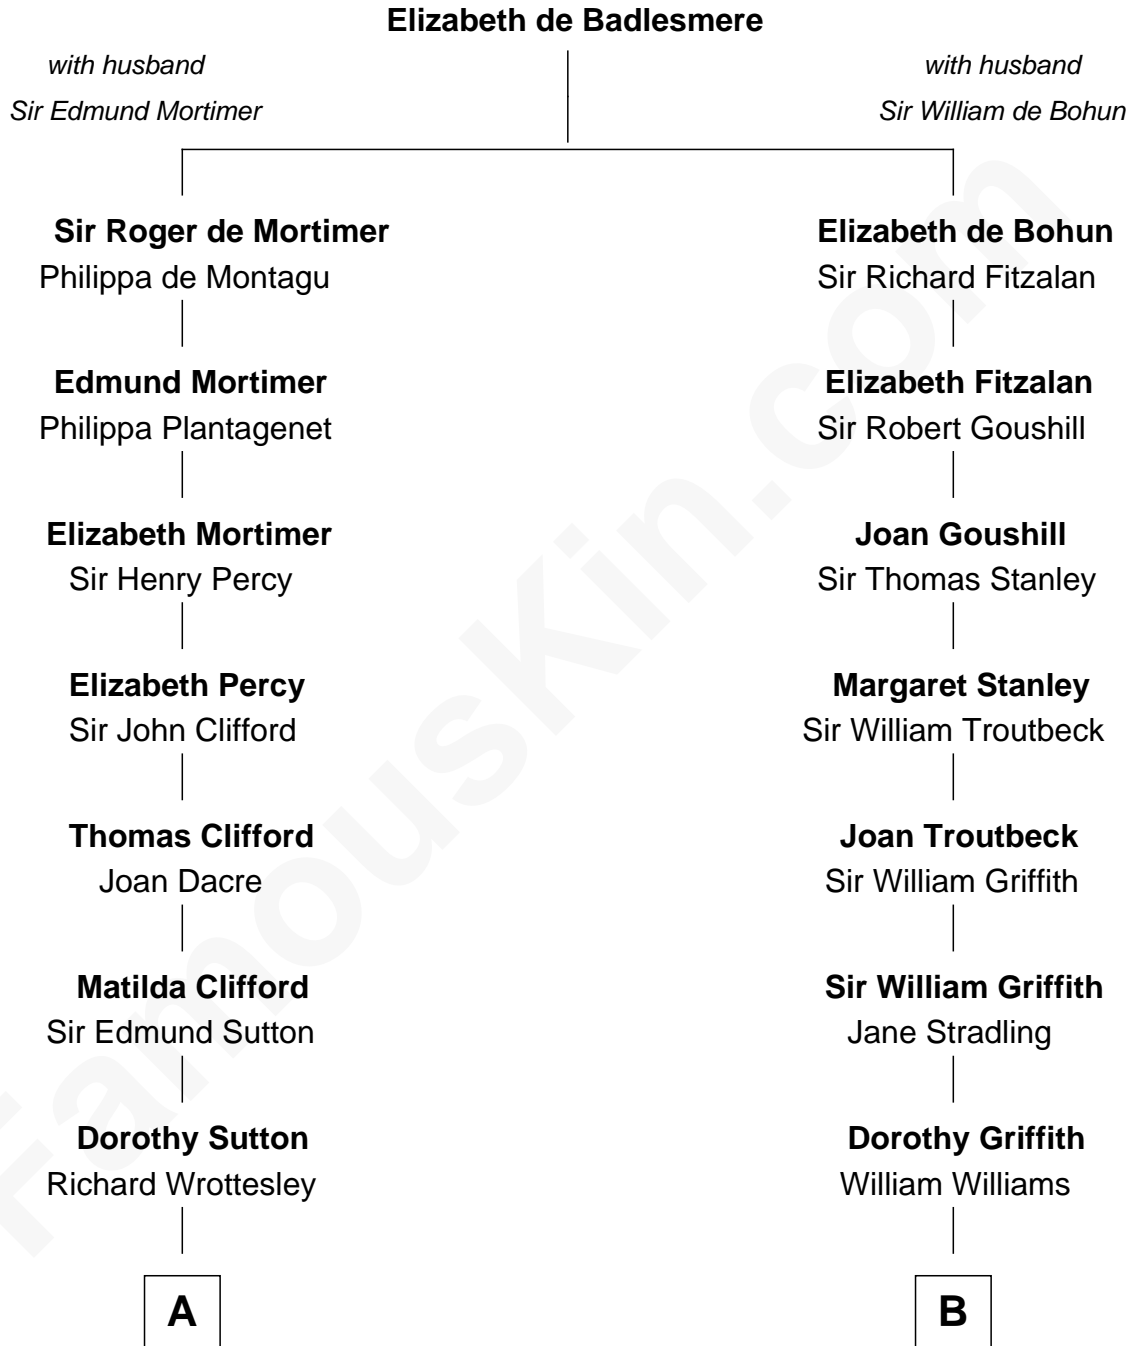

MAYFLOWER

FamousKin.com Relationship Chart of Richard More

(c1614 - c1696) Mayflower passenger 1620

11th cousin 3 times removed of

Abigail (Smith) Adams

First Lady of President John Adams

A

Joan Wrottesley

Richard Cresset

Margaret Cresset

Thomas More

Jasper More

Elizabeth Smalley

Katherine More

Col. Samuel More

Richard More