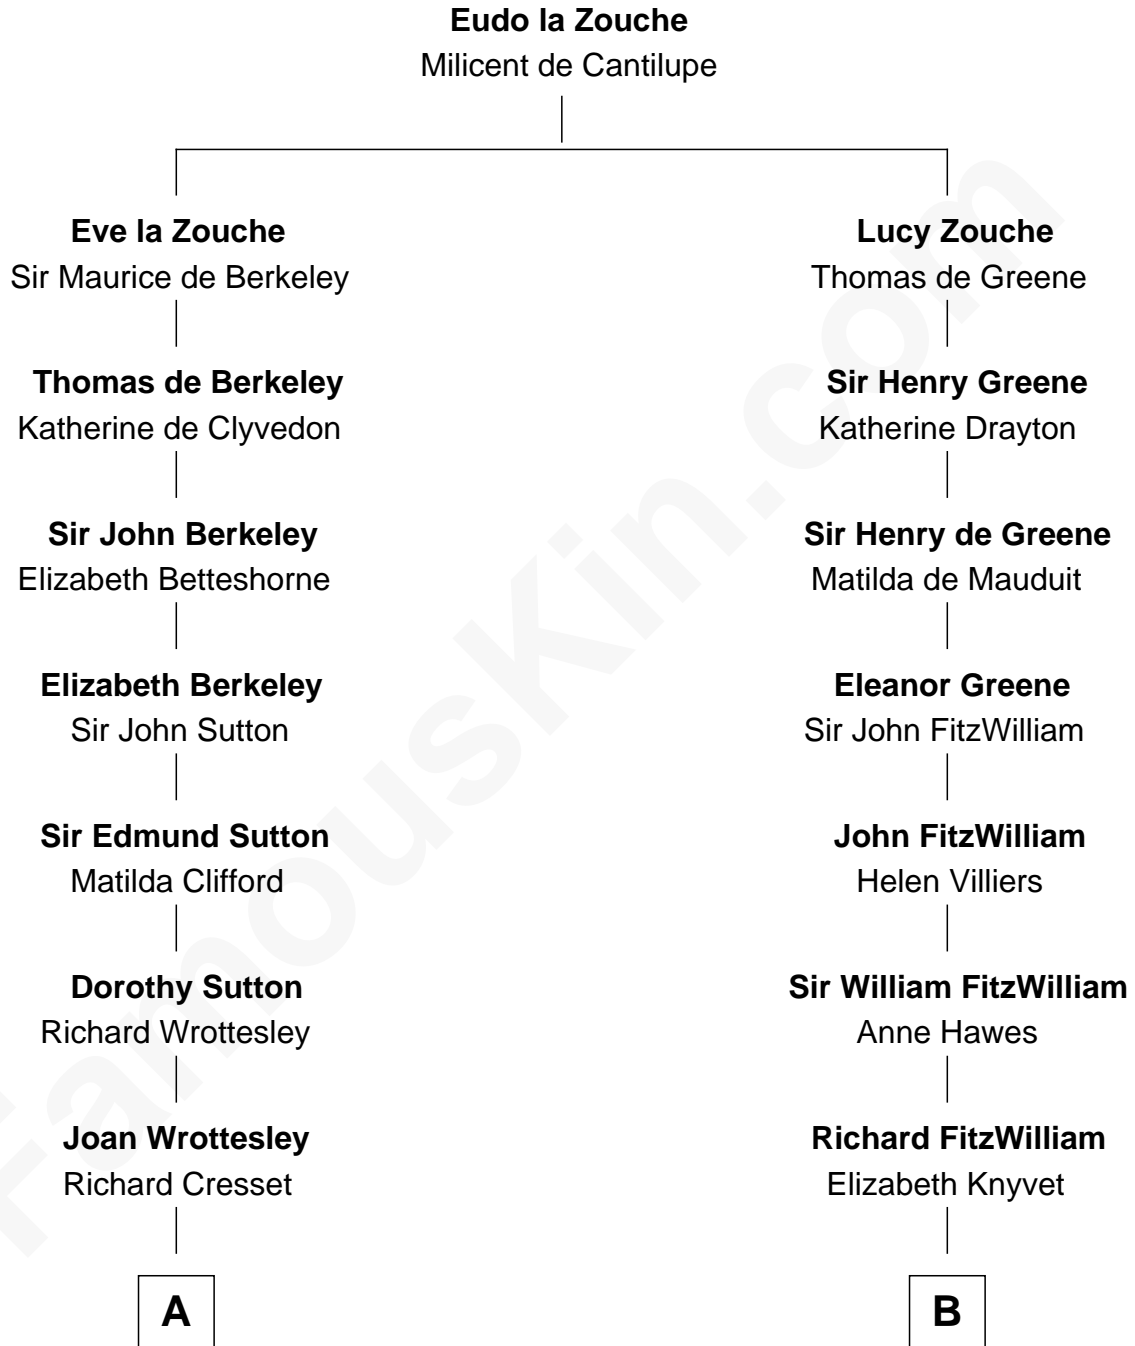

MAYFLOWER

FamousKin.com Relationship Chart of **Richard More**

(c1614 - c1696) *Mayflower passenger 1620*

10th cousin 4 times removed of

Abigail (Smith) Adams

First Lady of President John Adams

A

Margaret Cresset

Thomas More

Jasper More

Elizabeth Smalley

Katherine More

Col. Samuel More

Richard More

Mayflower passenger 1620

B