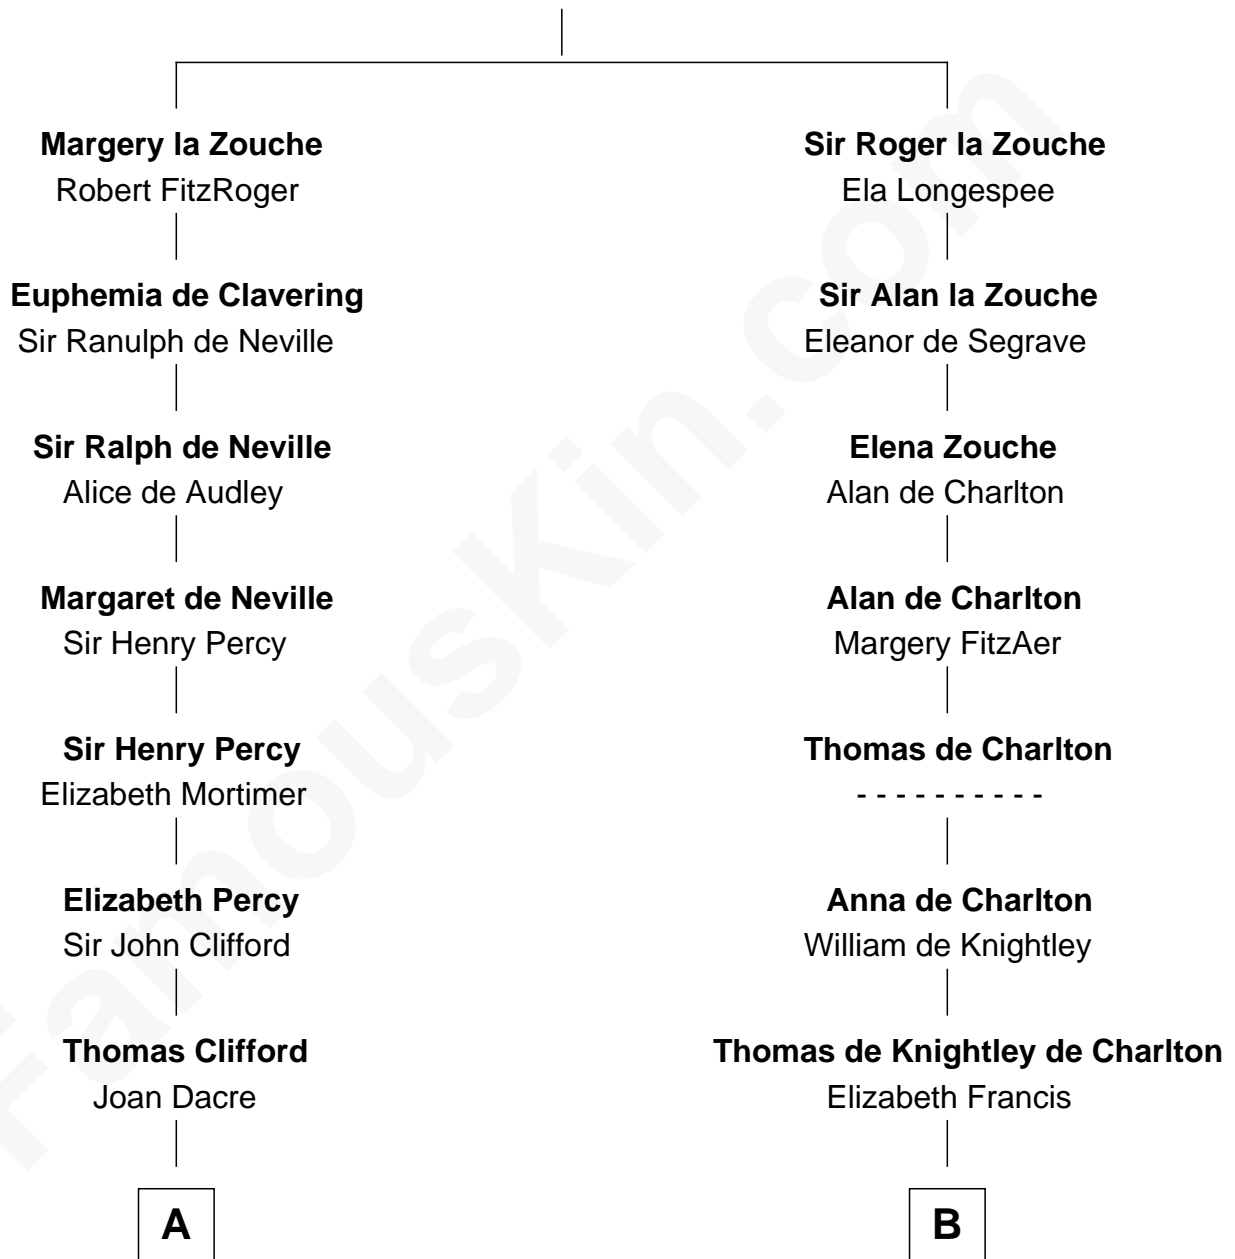

MAYFLOWER

FamousKin.com Relationship Chart of

Richard More

(c1614 - c1696) *Mayflower passenger 1620*

13th cousin 4 times removed of

John Hancock

Signer of the Declaration of Independence

Alan la Zouche

Ellen de Quincy

A

Matilda Clifford
Sir Edmund Sutton

Dorothy Sutton
Richard Wrottesley

Joan Wrottesley
Richard Cresset

Margaret Cresset
Thomas More

Jasper More
Elizabeth Smalley

Katherine More
Col. Samuel More