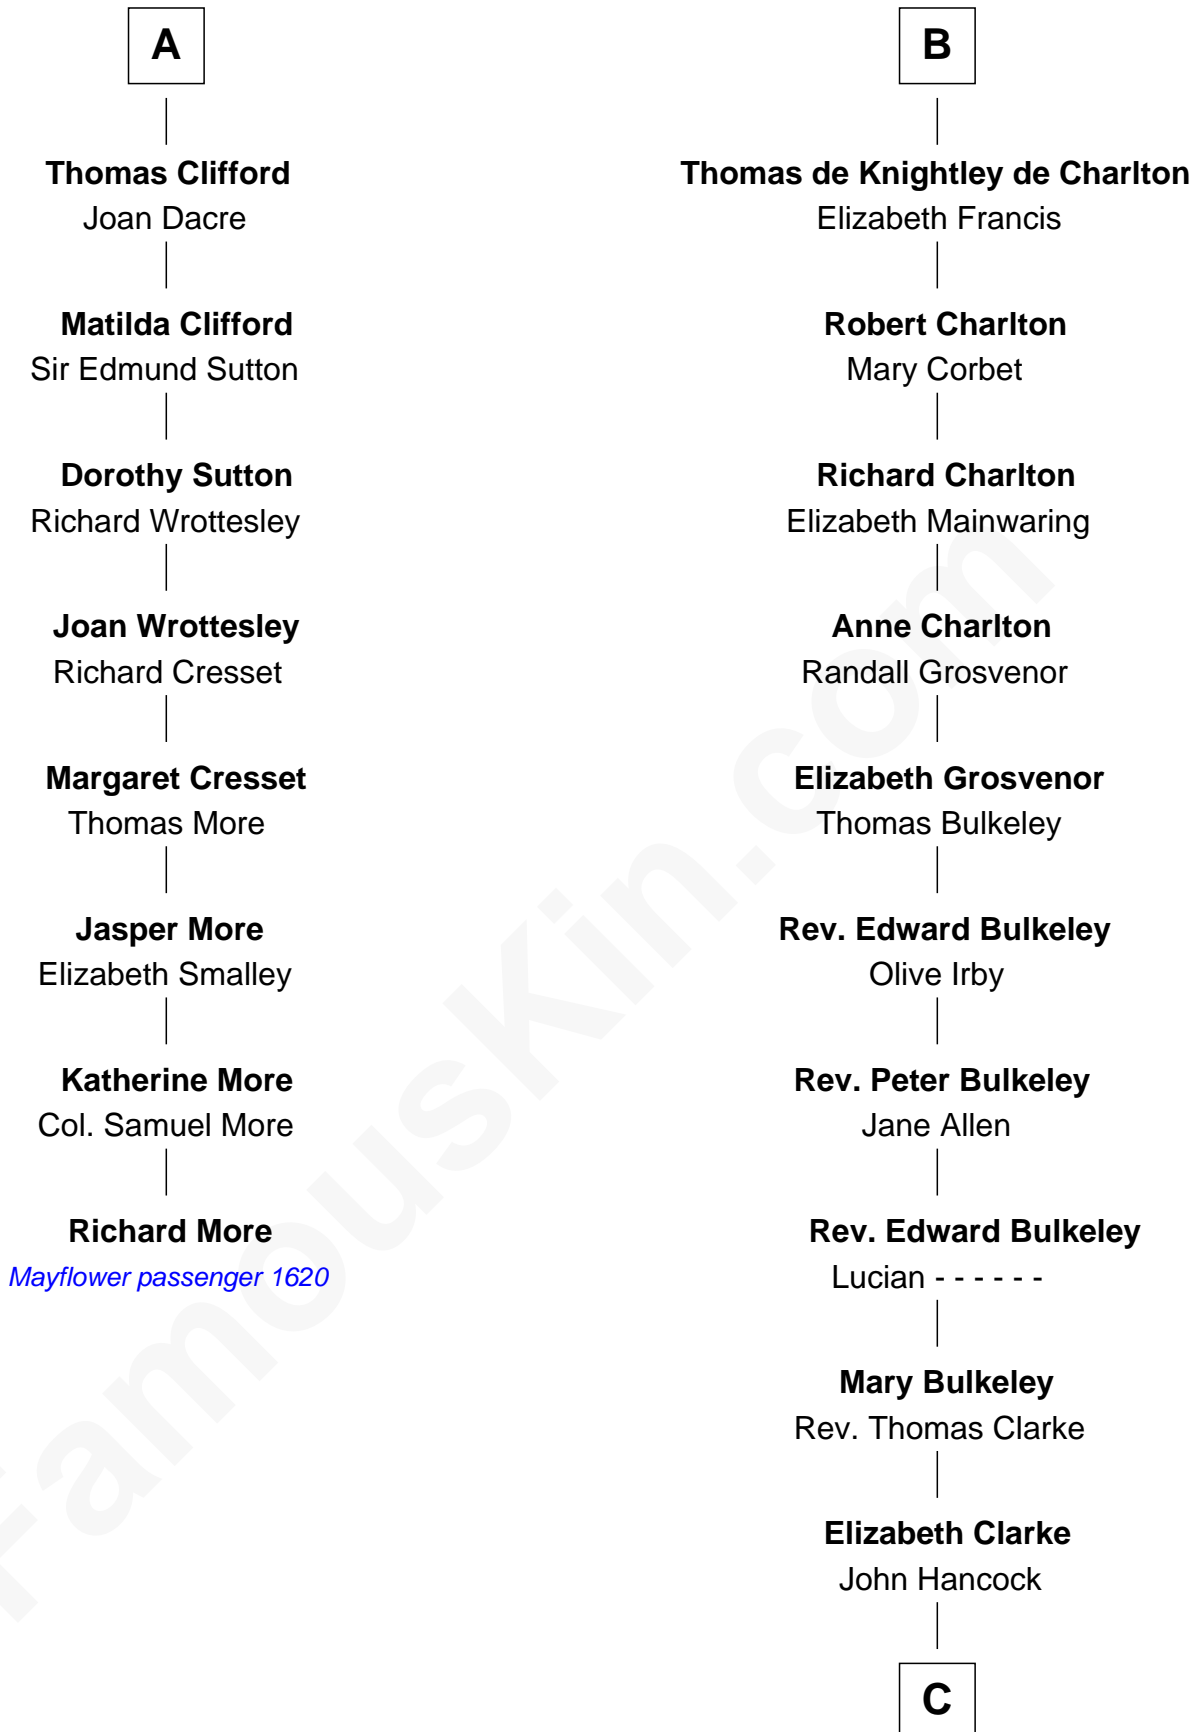

MAYFLOWER

FamousKin.com Relationship Chart of

Richard More

(c1614 - c1696) Mayflower passenger 1620

14th cousin 4 times removed of

John Hancock

Signer of the Declaration of Independence

Sir William Longespee

Stephen Longespee

Emmeline de Ridelisford

Ela Longespee

Sir Roger la Zouche

Sir Alan la Zouche

Eleanor de Segrave

Elena Zouche

Alan de Charlton

Alan de Charlton

Margery FitzAer

Thomas de Charlton

Anna de Charlton

William de Knightley

B

C

Rev. John Hancock

Mary Hawke

John Hancock

Signer of Declaration of Independence

FamousKin.com