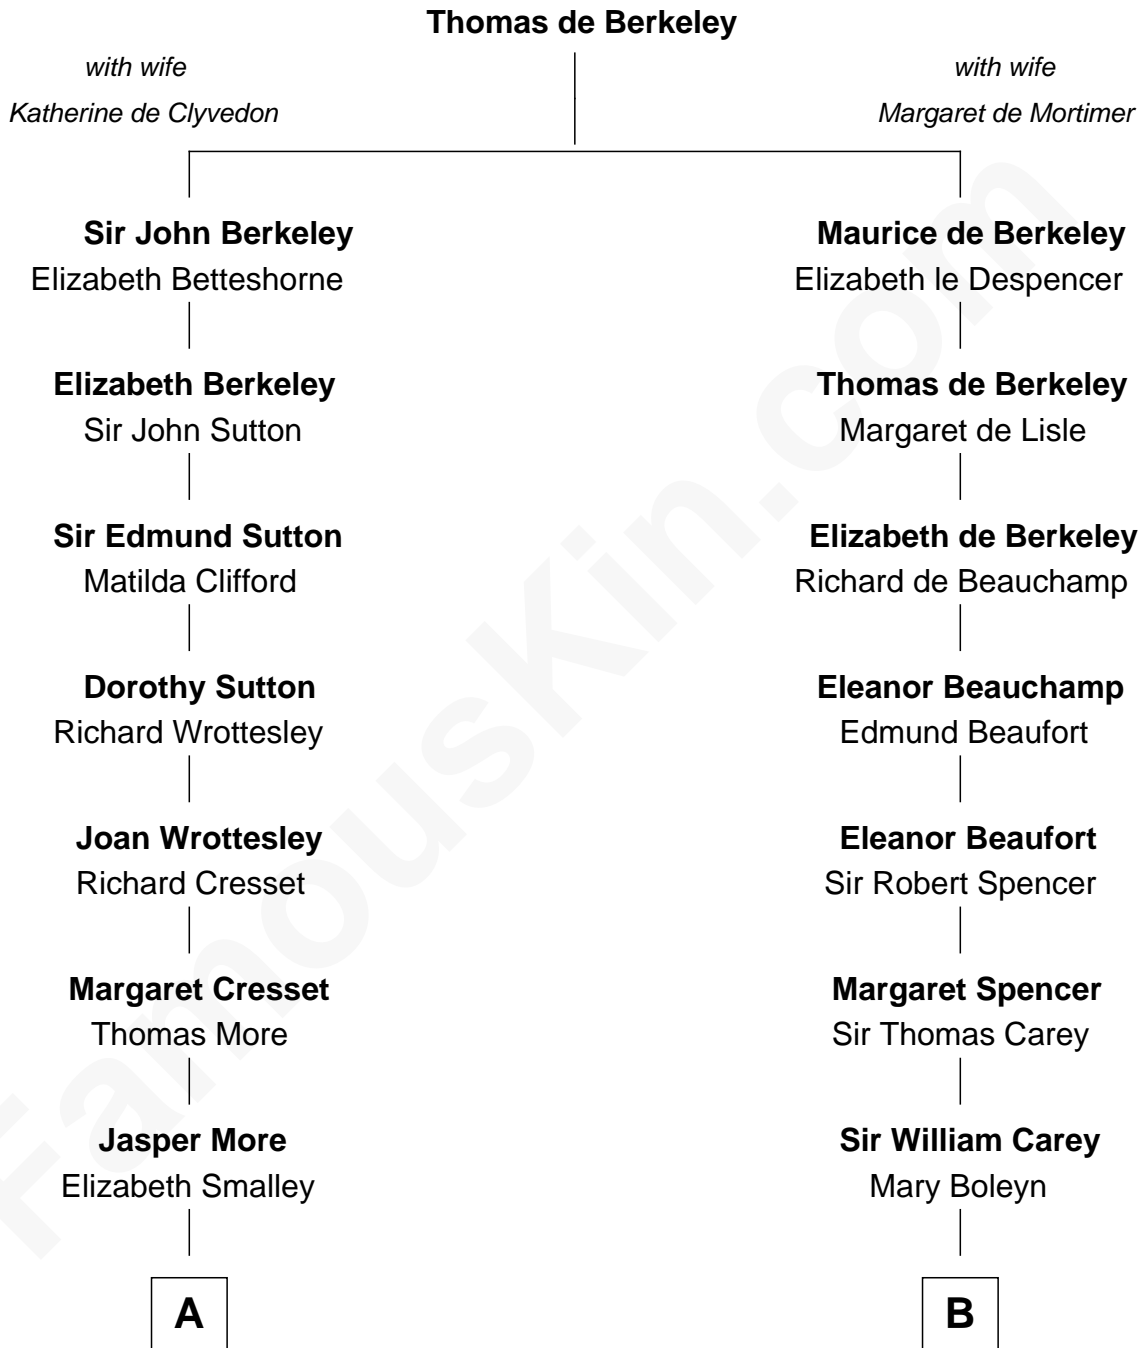

MAYFLOWER

FamousKin.com Relationship Chart of **Richard More**

(c1614 - c1696) *Mayflower* passenger 1620

8th cousin 8 times removed of

Charles Darwin
Theory of Evolution

A

Katherine More
Col. Samuel More

Richard More
Mayflower passenger 1620

Mary Howard
Erasmus Darwin

Dr. Robert Waring Darwin
Susanna Wedgwood

Charles Darwin
Theory of Evolution

FamousKin.com