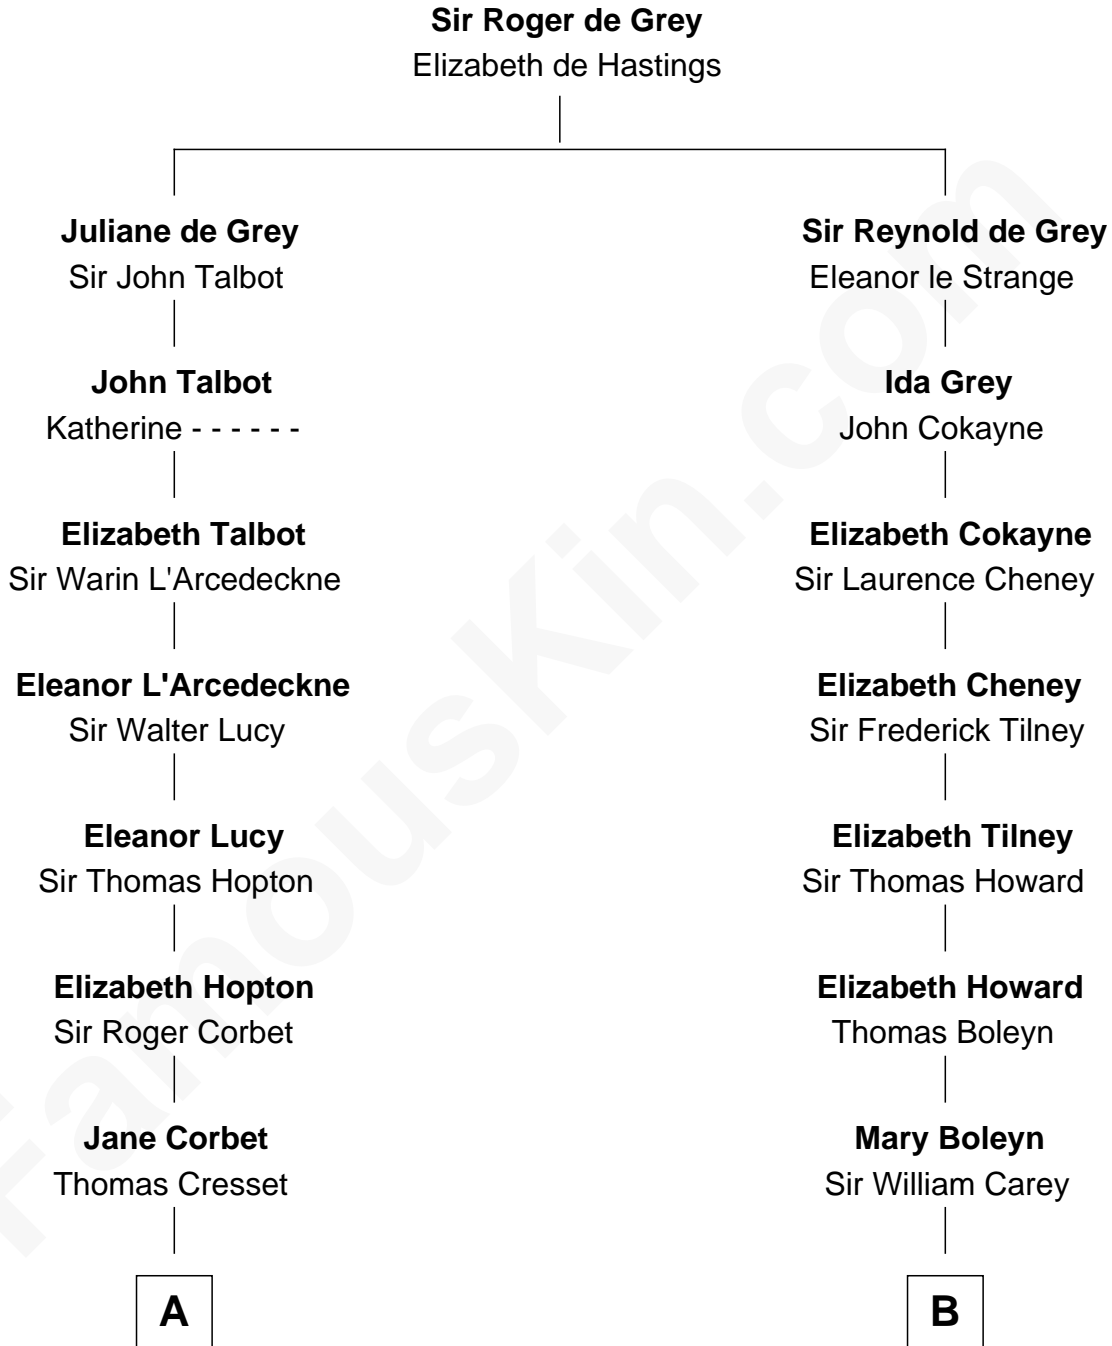

MAYFLOWER

FamousKin.com Relationship Chart of **Richard More**

(c1614 - c1696) *Mayflower* passenger 1620

11th cousin 5 times removed of

Charles Darwin
Theory of Evolution

A

Richard Cresset

Joan Wrottesley

Margaret Cresset

Thomas More

Jasper More

Elizabeth Smalley

Katherine More

Col. Samuel More

Richard More

Mayflower passenger 1620