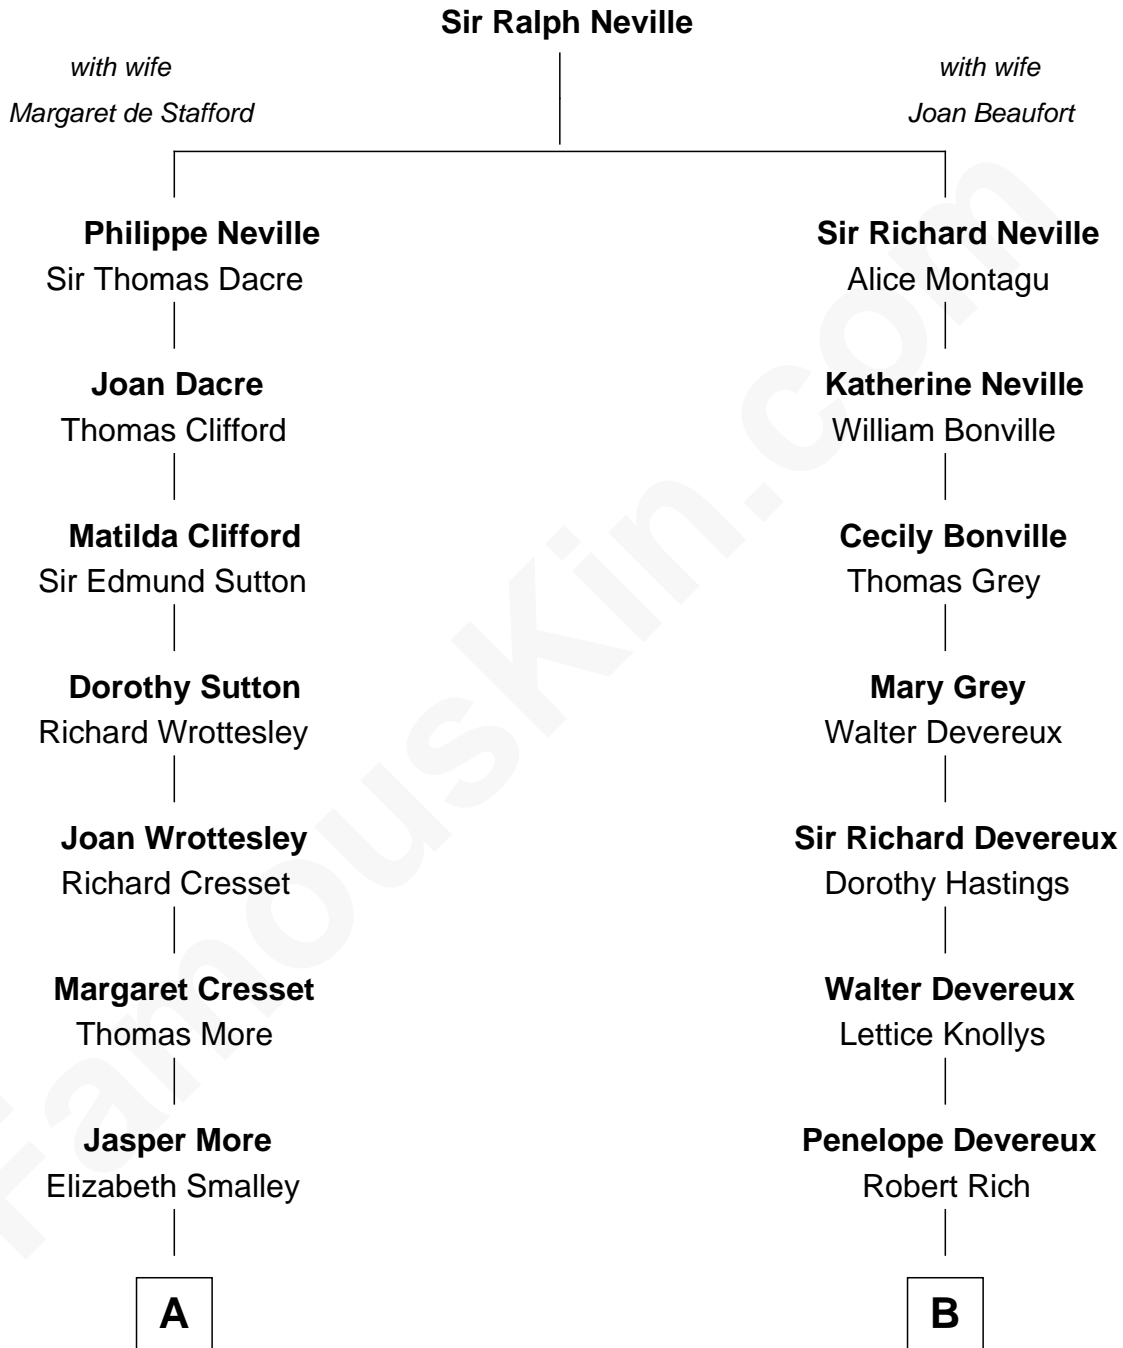

MAYFLOWER

FamousKin.com Relationship Chart of **Richard More**

(c1614 - c1696) Mayflower passenger 1620

8th cousin 6 times removed of

Charles Darwin
Theory of Evolution

A

Katherine More
Col. Samuel More

Richard More
Mayflower passenger 1620

B

Henry Rich
Isabel Cope

Frances Rich
William Paget

Penelope Paget
Philip Foley

Paul Foley
Elizabeth Turton

Penelope Foley
Charles Howard

Mary Howard
Erasmus Darwin

Dr. Robert Waring Darwin
Susanna Wedgwood

Charles Darwin
Theory of Evolution