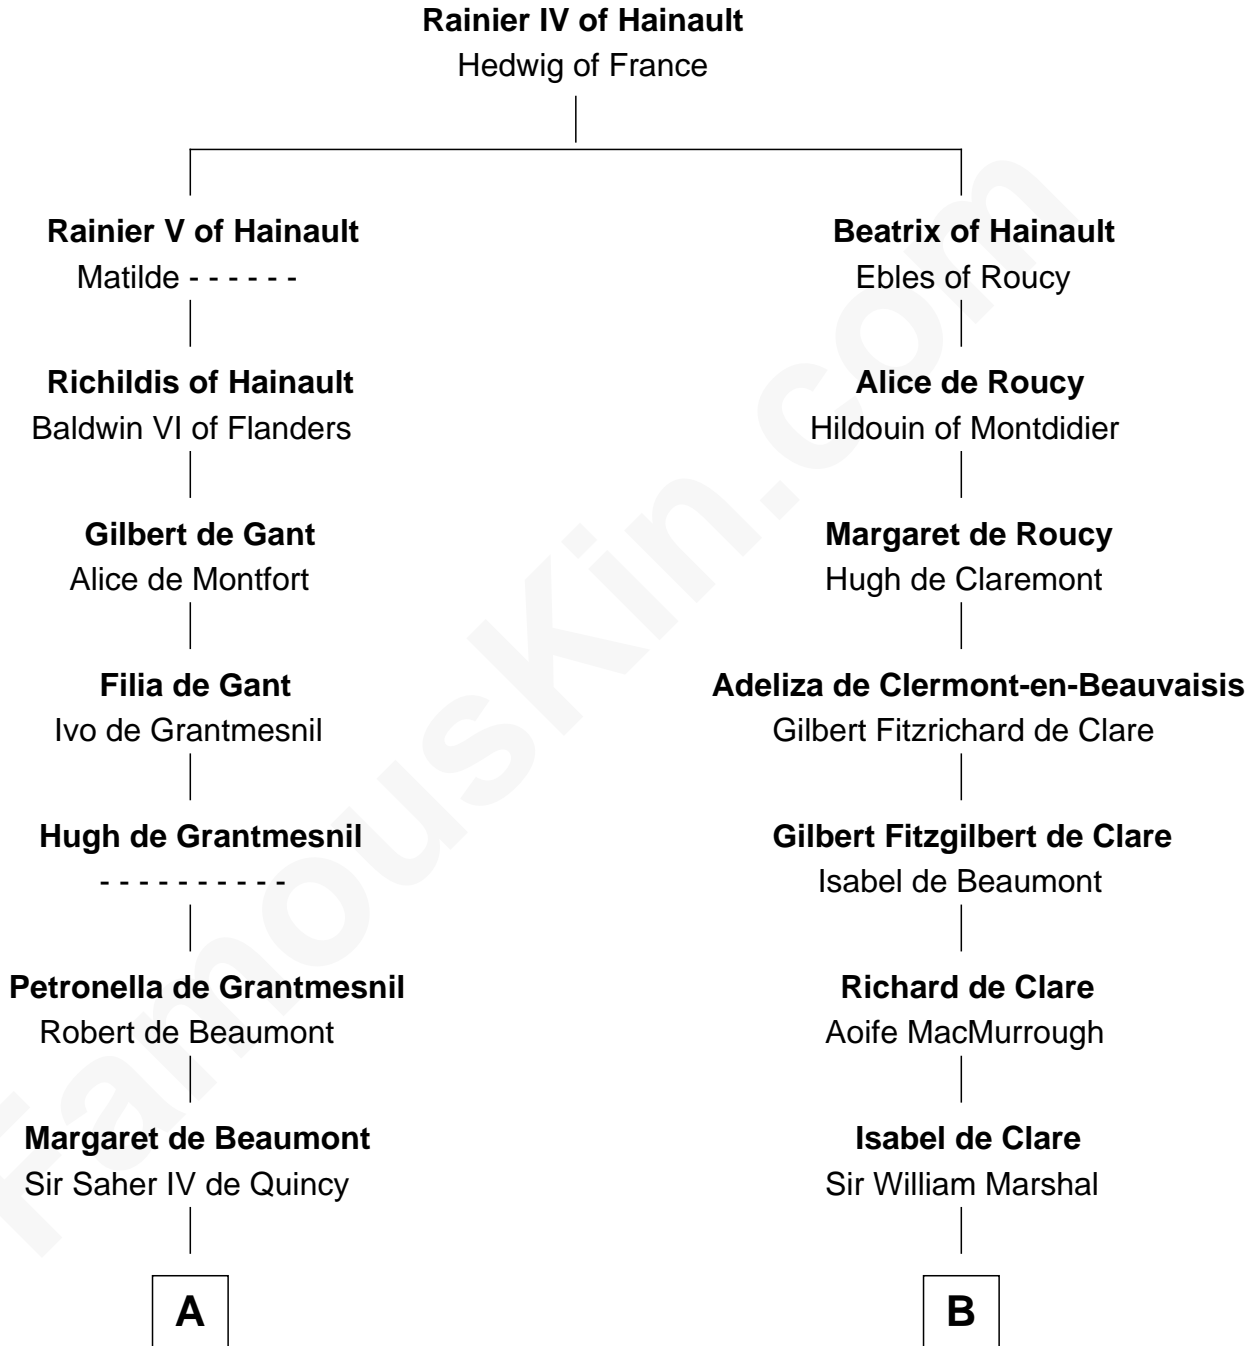

MAYFLOWER

FamousKin.com Relationship Chart of

Richard More

(c1614 - c1696) Mayflower passenger 1620

17th cousin 3 times removed of

Catherine Parr

6th Wife of King Henry VIII

C

—
Margaret Cresset

Thomas More

—
Jasper More

Elizabeth Smalley

—
Katherine More

Col. Samuel More

—
Richard More

Mayflower passenger 1620