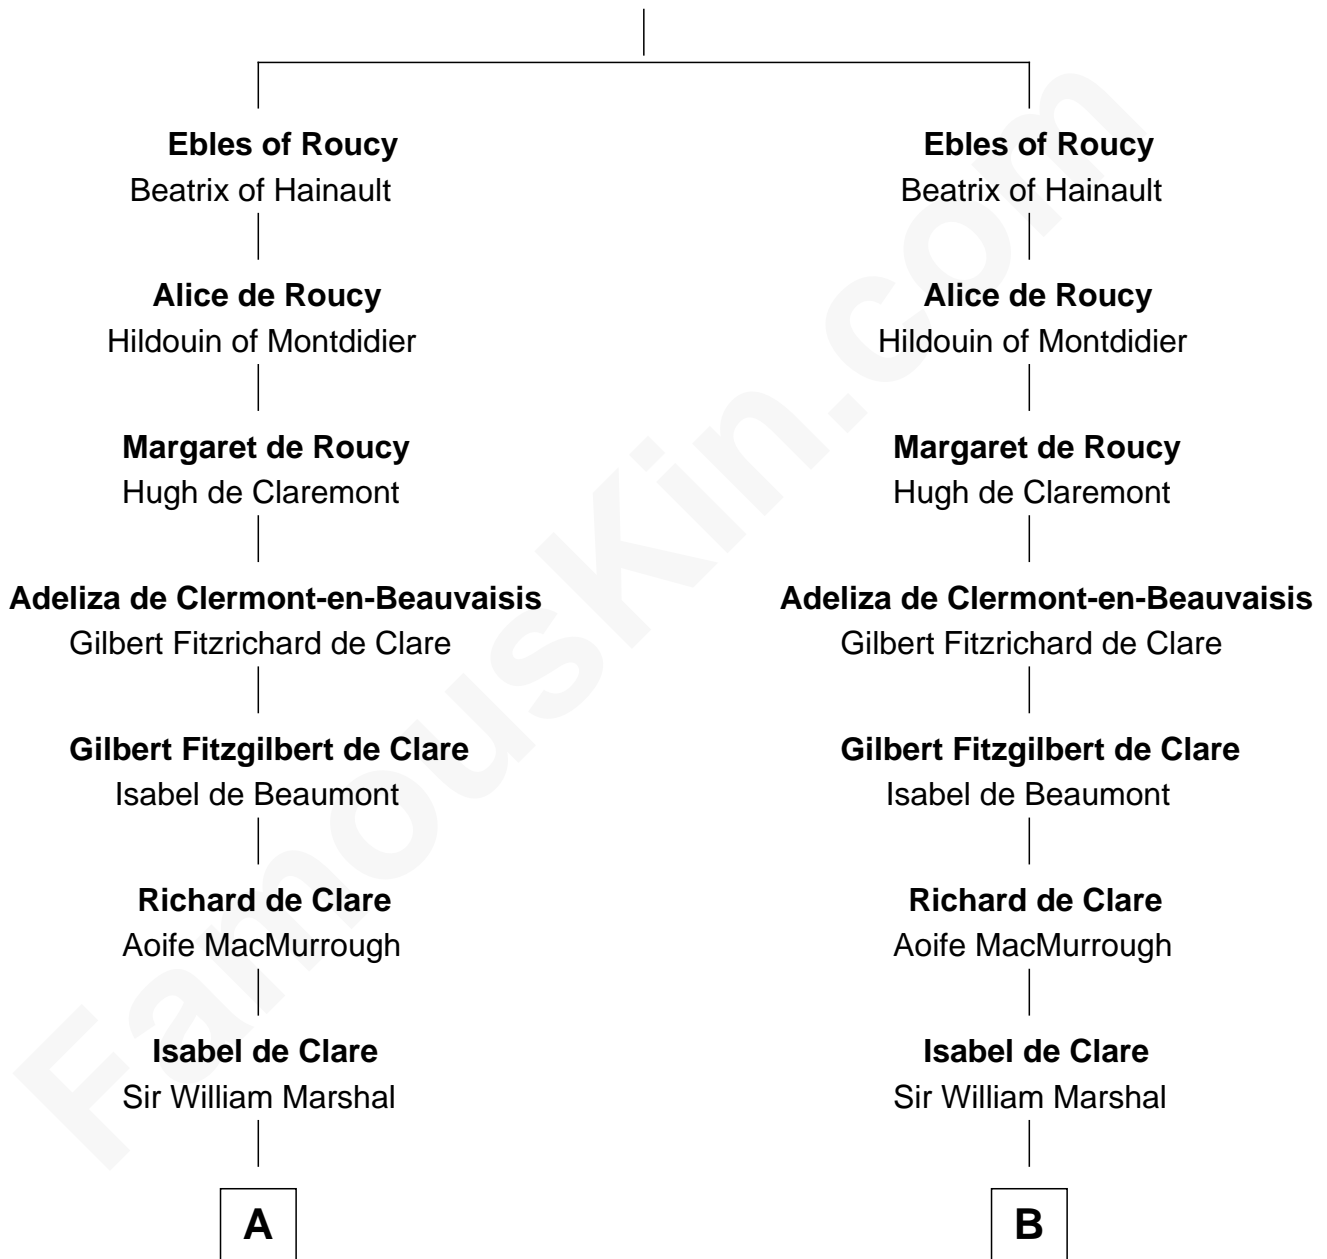

MAYFLOWER

FamousKin.com Relationship Chart of

Richard More

(c1614 - c1696) *Mayflower passenger 1620*

17th cousin 3 times removed of

Catherine Parr

6th Wife of King Henry VIII

Giselbert de Roucy

C

—
Margaret Cresset

Thomas More

—
Jasper More

Elizabeth Smalley

—
Katherine More

Col. Samuel More

—
Richard More

Mayflower passenger 1620

FamousKin.com