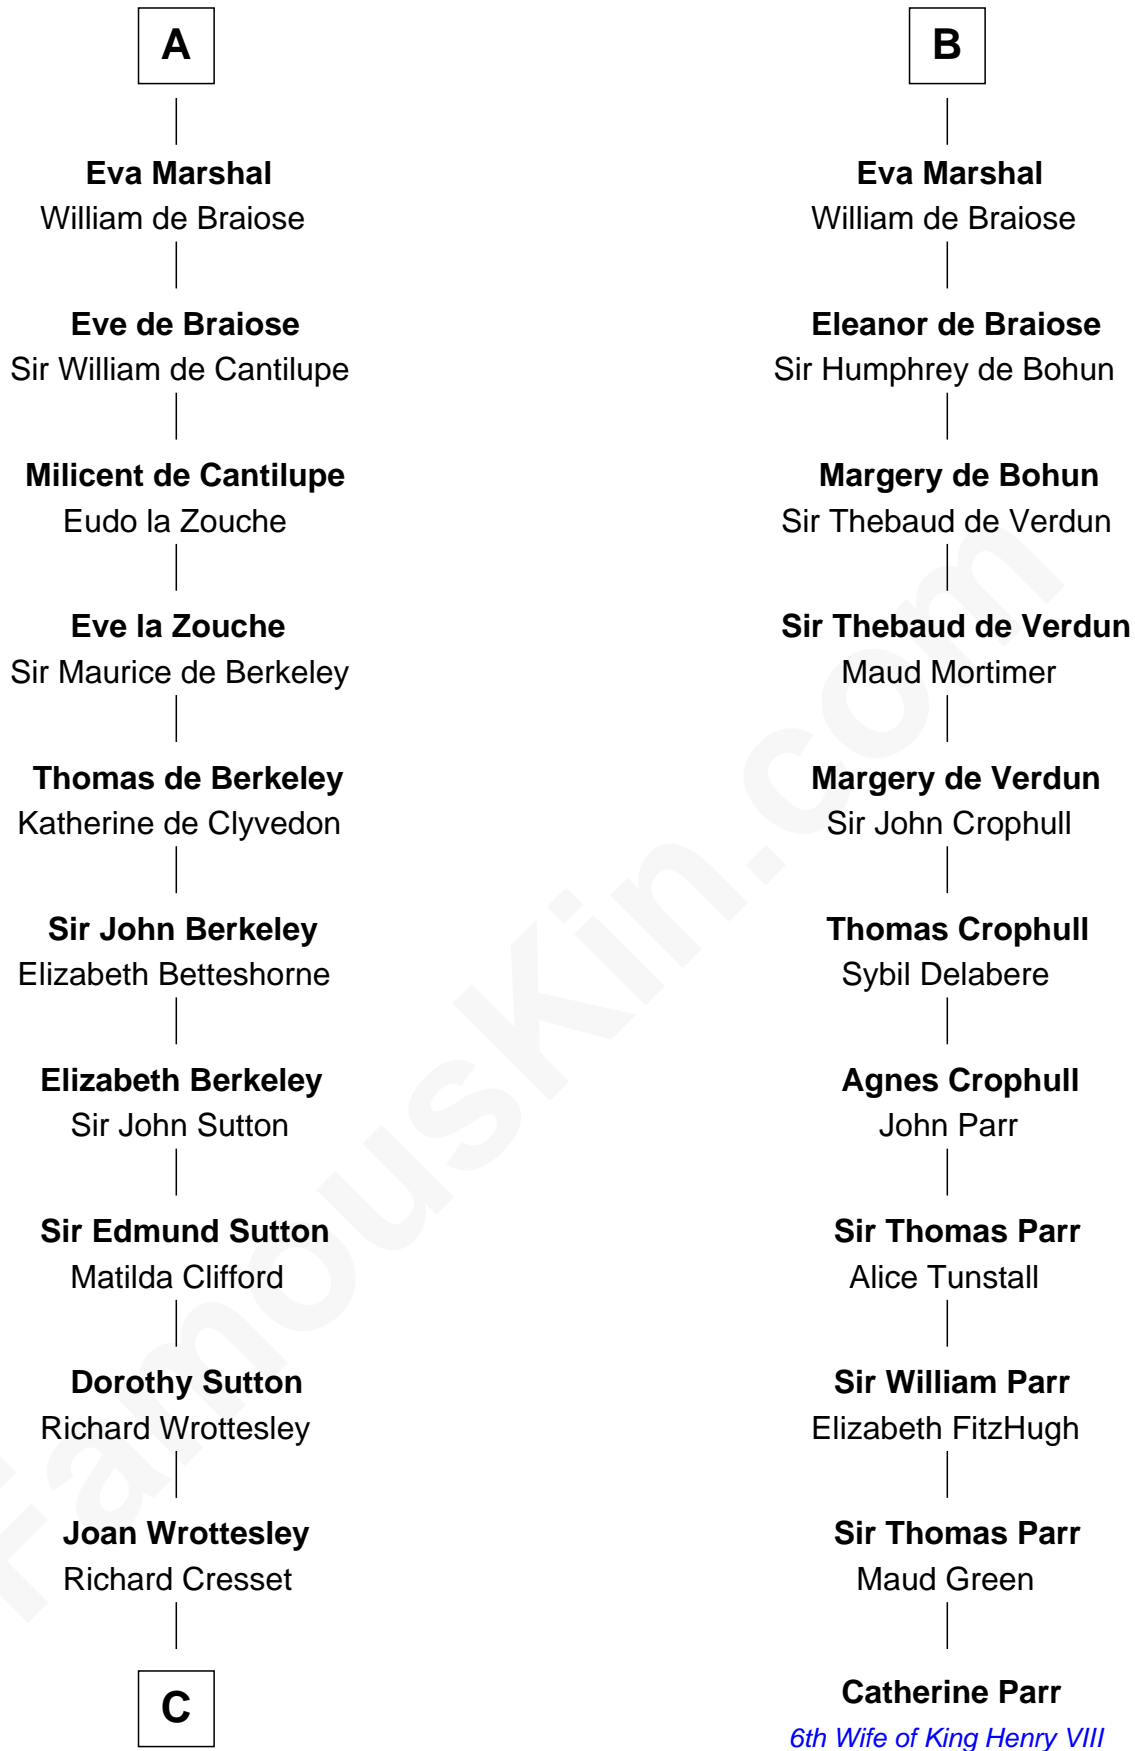

MAYFLOWER

FamousKin.com Relationship Chart of

Richard More

(c1614 - c1696) *Mayflower passenger 1620*

17th cousin 3 times removed of

Catherine Parr

6th Wife of King Henry VIII

Giselbert de Roucy

C

—
Margaret Cresset

Thomas More

—
Jasper More

Elizabeth Smalley

—
Katherine More

Col. Samuel More

—
Richard More

Mayflower passenger 1620

FamousKin.com