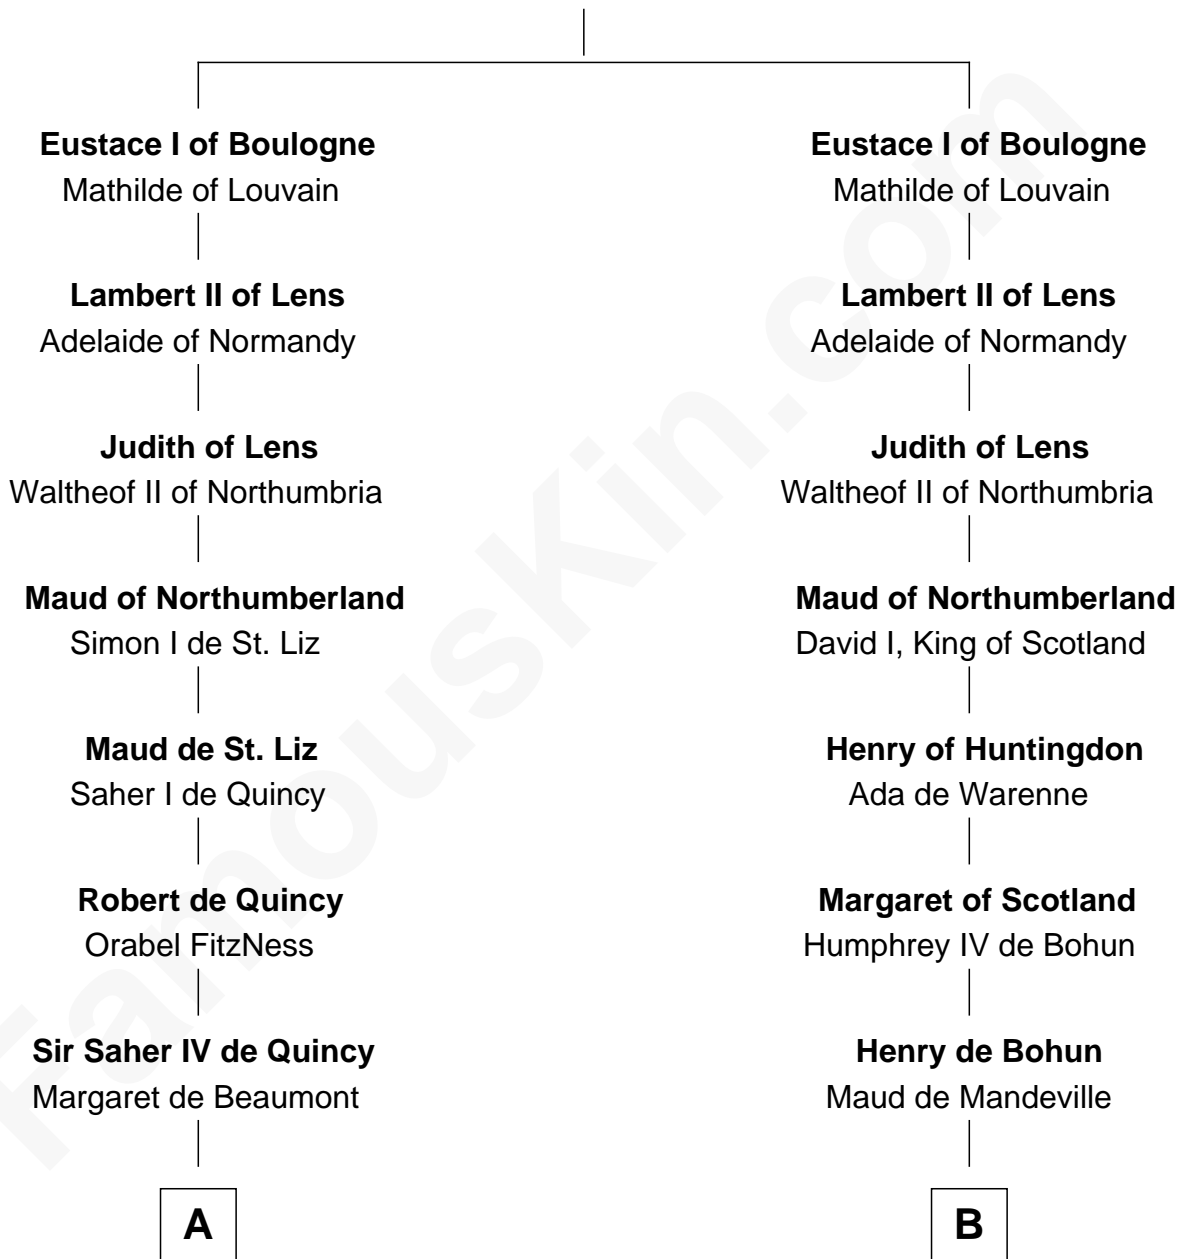

**MAYFLOWER**

# FamousKin.com Relationship Chart of

**Richard More**

(c1614 - c1696) Mayflower passenger 1620

17th cousin 3 times removed of

**Catherine Parr**

6th Wife of King Henry VIII

**Baldwin II of Boulogne**

Adelina of Holland

**C**

—  
**Margaret Cresset**

Thomas More

—  
**Jasper More**

Elizabeth Smalley

—  
**Katherine More**

Col. Samuel More

—  
**Richard More**

*Mayflower passenger 1620*

FamousKin.com