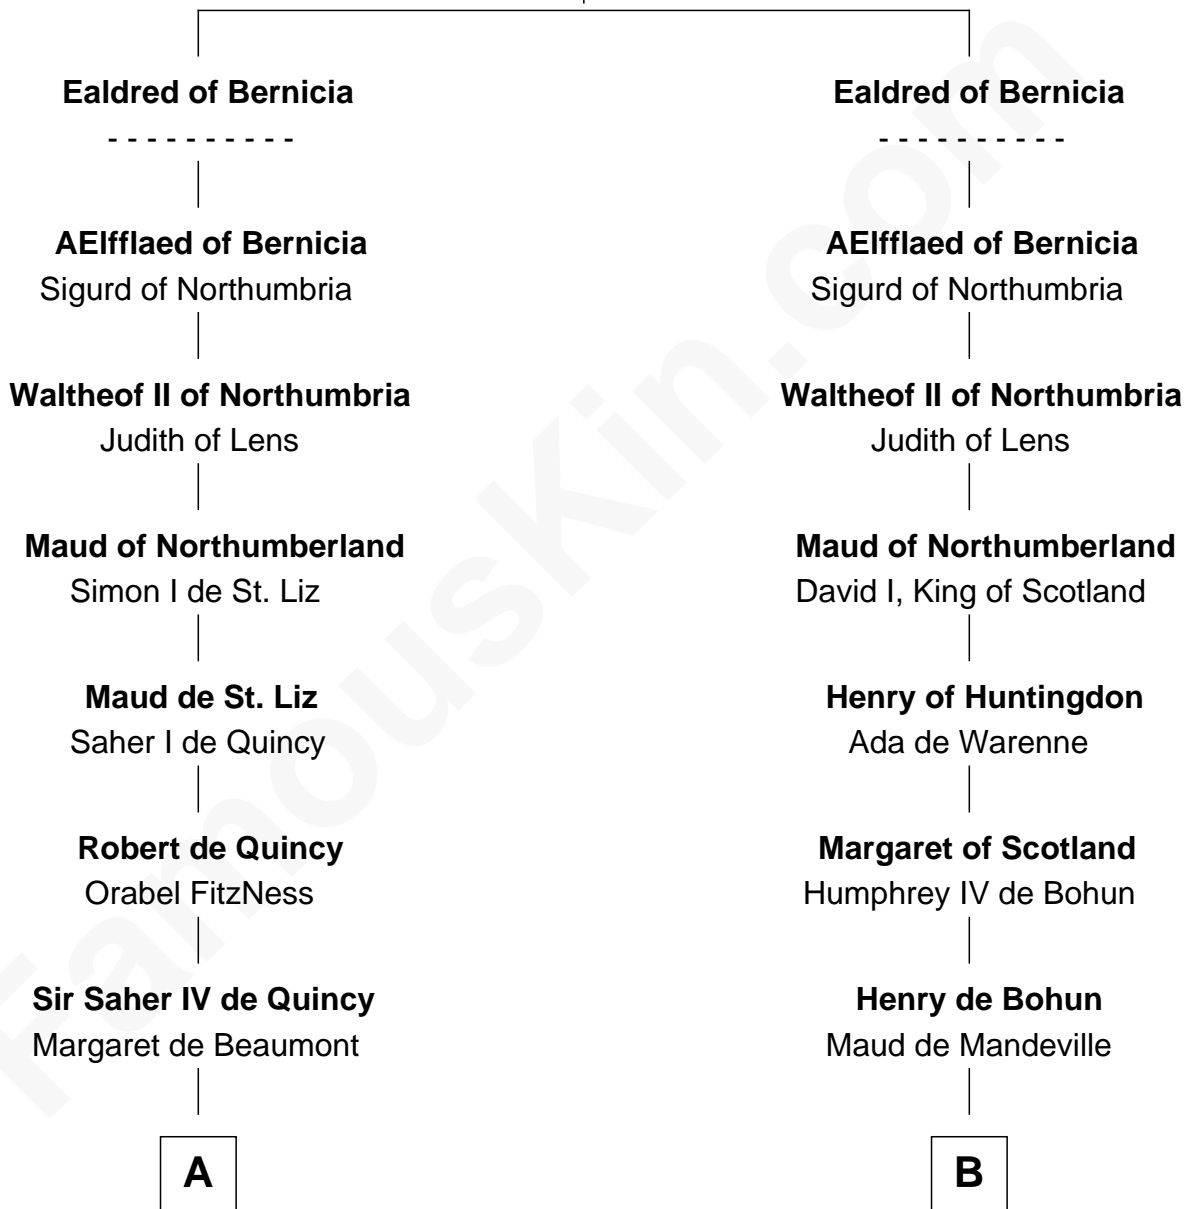

**MAYFLOWER**

# FamousKin.com Relationship Chart of

**Richard More**

(c1614 - c1696) Mayflower passenger 1620

17th cousin 3 times removed of

**Catherine Parr**

6th Wife of King Henry VIII

**Uhtred of Bamburgh**

Ecgrida of Durham

**C**

—  
**Margaret Cresset**

Thomas More

—  
**Jasper More**

Elizabeth Smalley

—  
**Katherine More**

Col. Samuel More

—  
**Richard More**