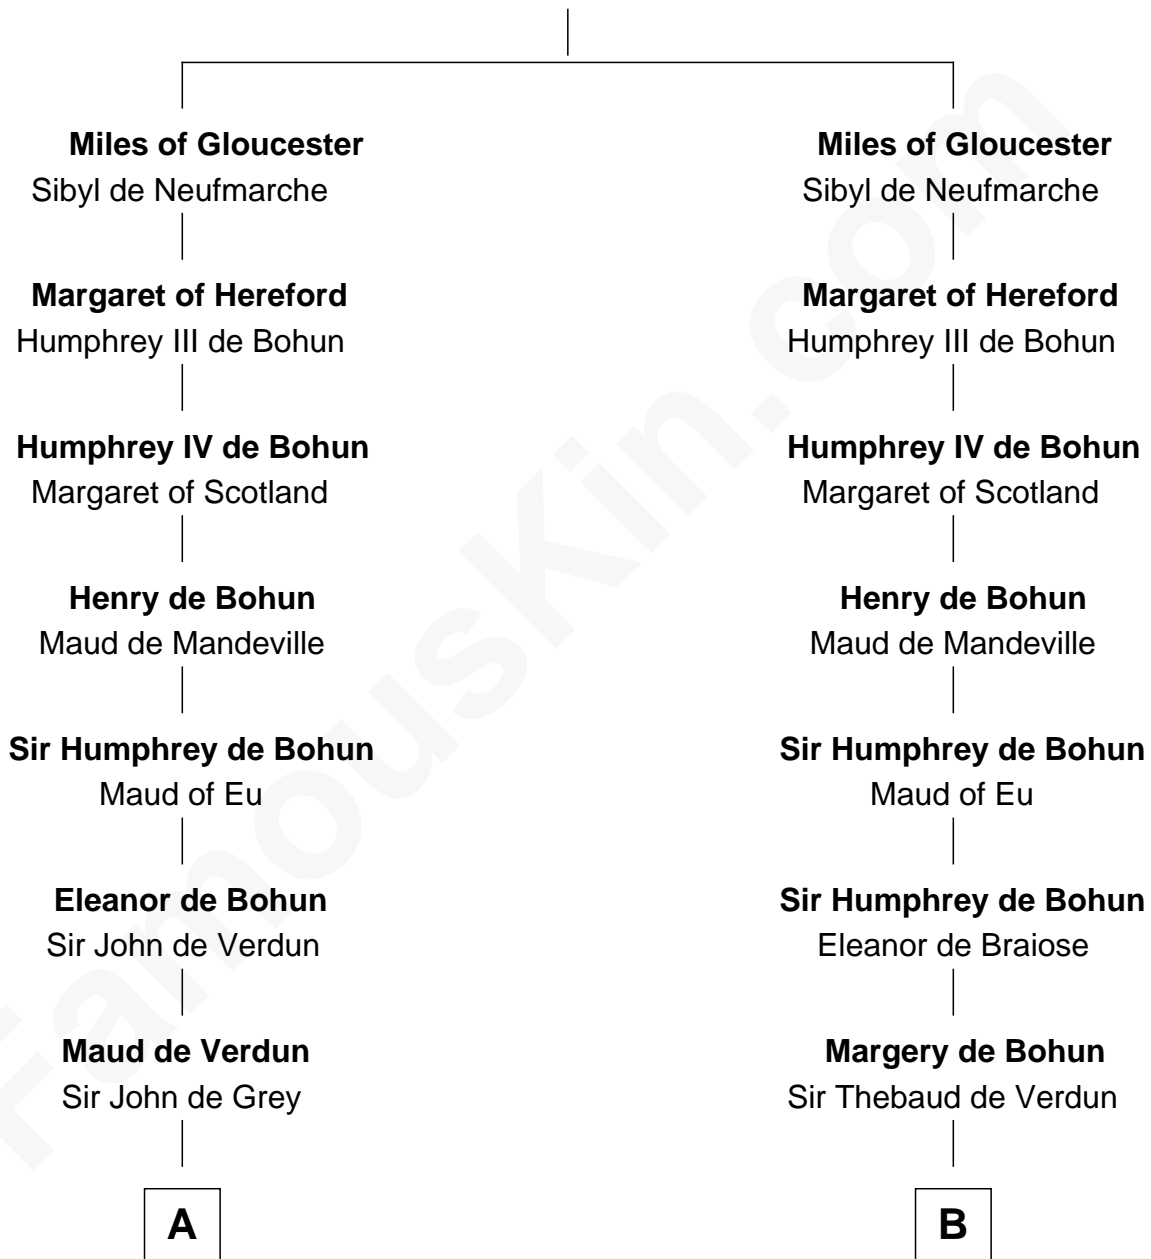

MAYFLOWER

FamousKin.com Relationship Chart of

Richard More

(c1614 - c1696) Mayflower passenger 1620

14th cousin 5 times removed of

Catherine Parr

6th Wife of King Henry VIII

Walter of Gloucester

C

—
Jasper More
Elizabeth Smalley

—
Katherine More
Col. Samuel More

—
Richard More
Mayflower passenger 1620

FamousKin.com