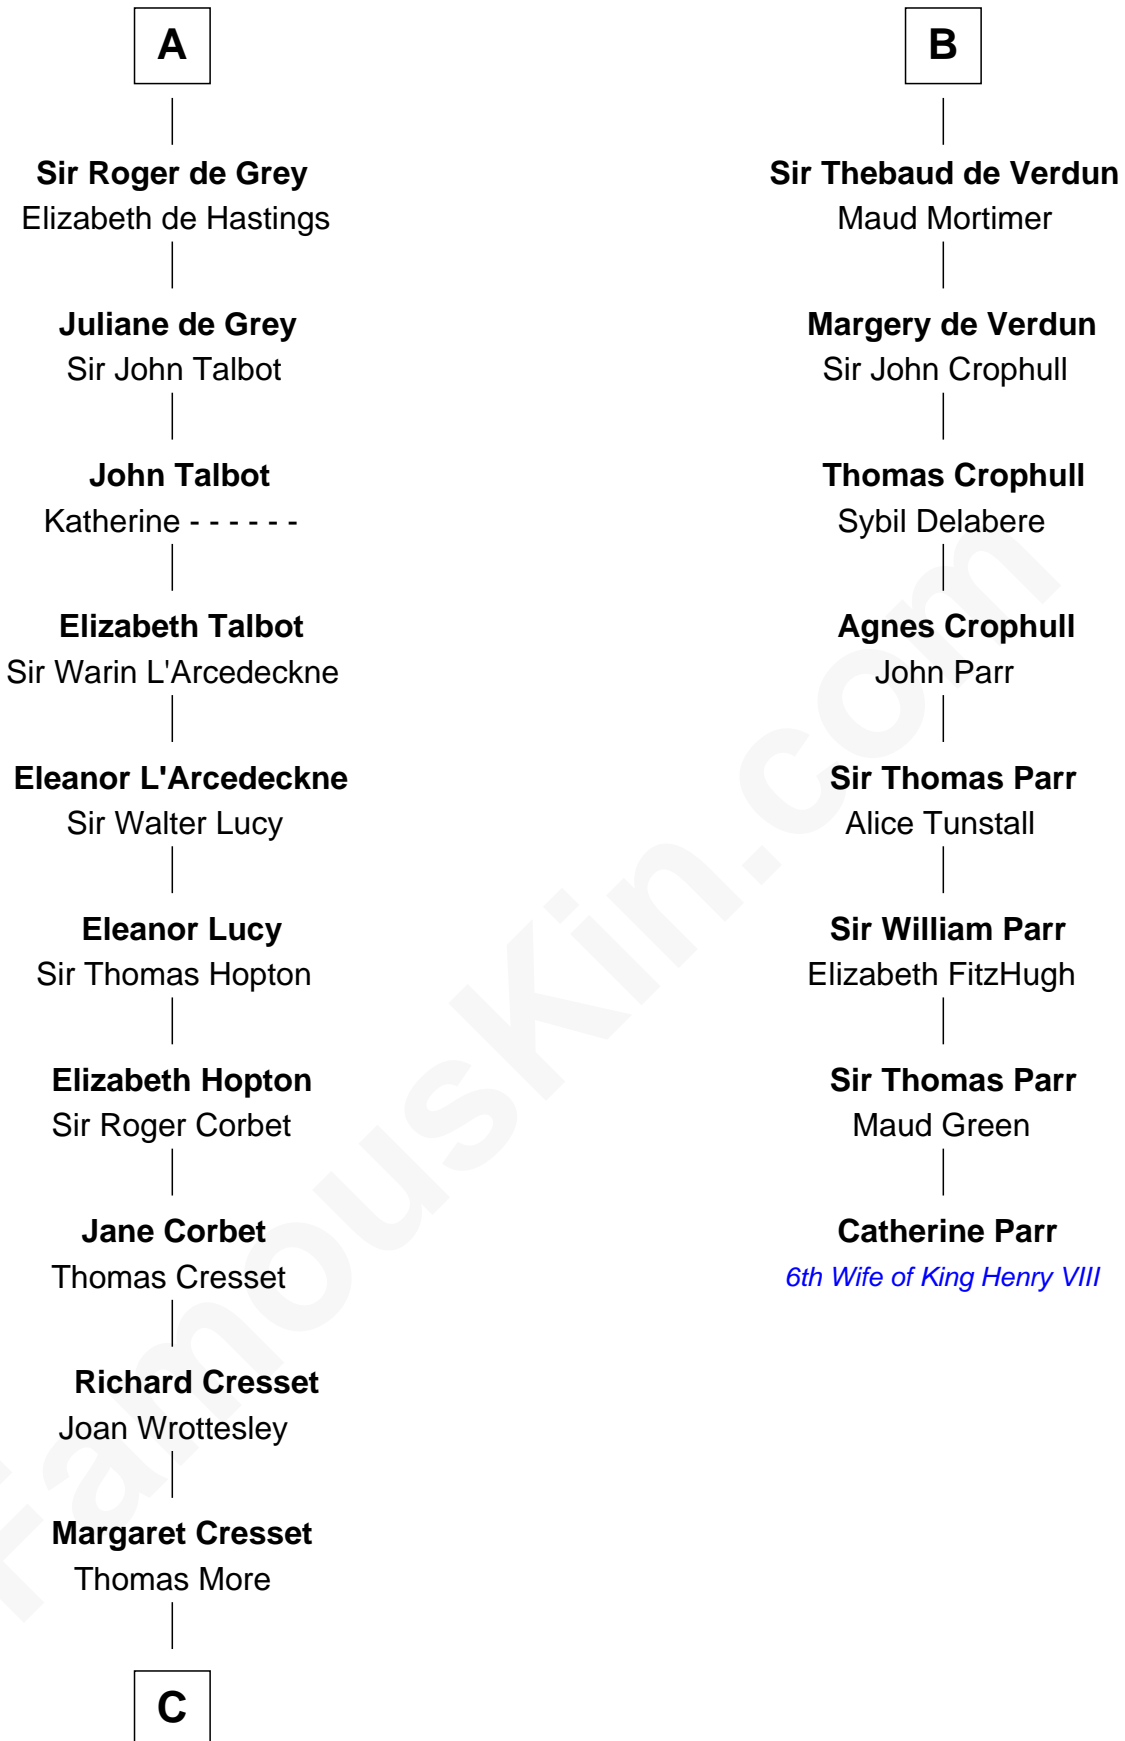

MAYFLOWER

FamousKin.com Relationship Chart of

Richard More

(c1614 - c1696) Mayflower passenger 1620

14th cousin 5 times removed of

Catherine Parr

6th Wife of King Henry VIII

Walter of Gloucester

C

—
Jasper More
Elizabeth Smalley

—
Katherine More
Col. Samuel More

—
Richard More
Mayflower passenger 1620

FamousKin.com