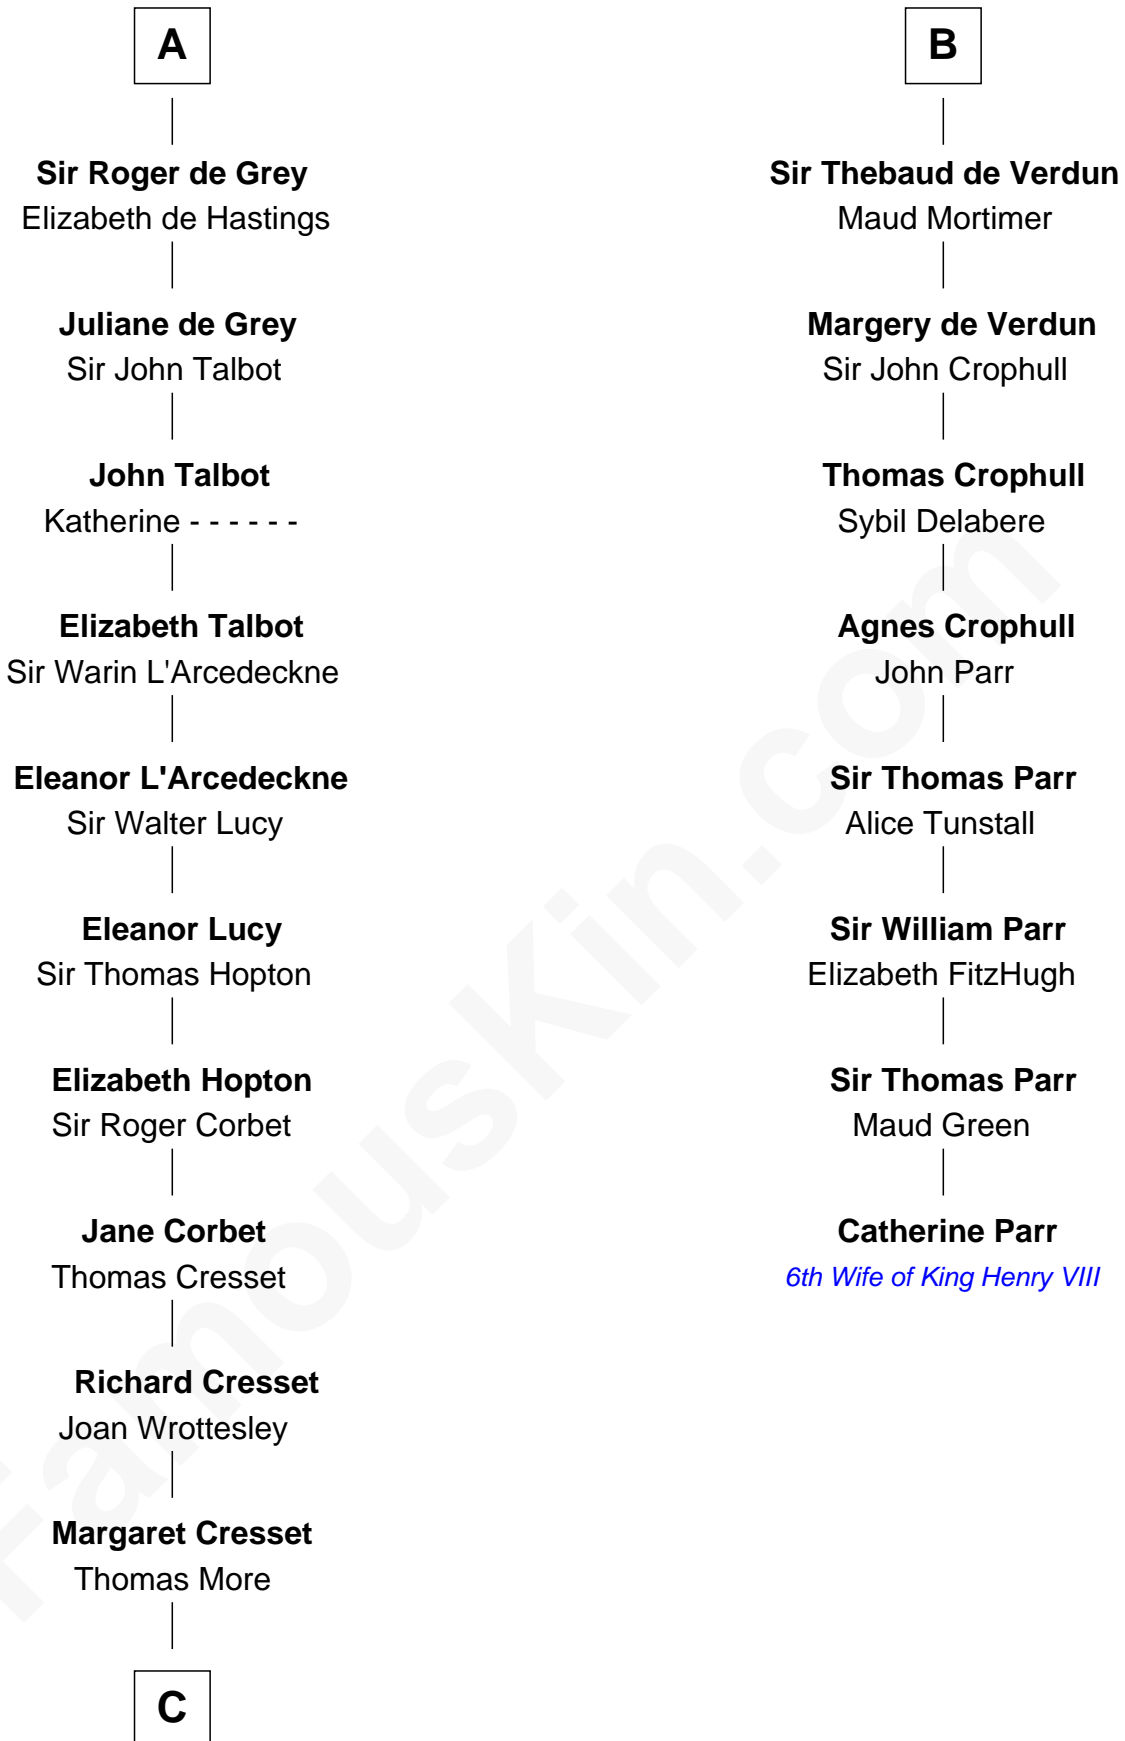

# FamousKin.com Relationship Chart of

**Richard More**

*(c1614 - c1696) Mayflower passenger 1620*

**14th cousin 5 times removed of**

**Catherine Parr**

*6th Wife of King Henry VIII*

**Bernard de Neufmarche**

**Sibyl de Neufmarche**

Miles of Gloucester

**Margaret of Hereford**

Humphrey III de Bohun

**Humphrey IV de Bohun**

Margaret of Scotland

**Henry de Bohun**

Maud de Mandeville

**Sir Humphrey de Bohun**

Maud of Eu

**Sir Humphrey de Bohun**

Eleanor de Braiose

**Margery de Bohun**

Sir Thebaud de Verdun

**B**

**C**

—  
**Jasper More**  
Elizabeth Smalley

—  
**Katherine More**  
Col. Samuel More

—  
**Richard More**  
*Mayflower passenger 1620*

FamousKin.com