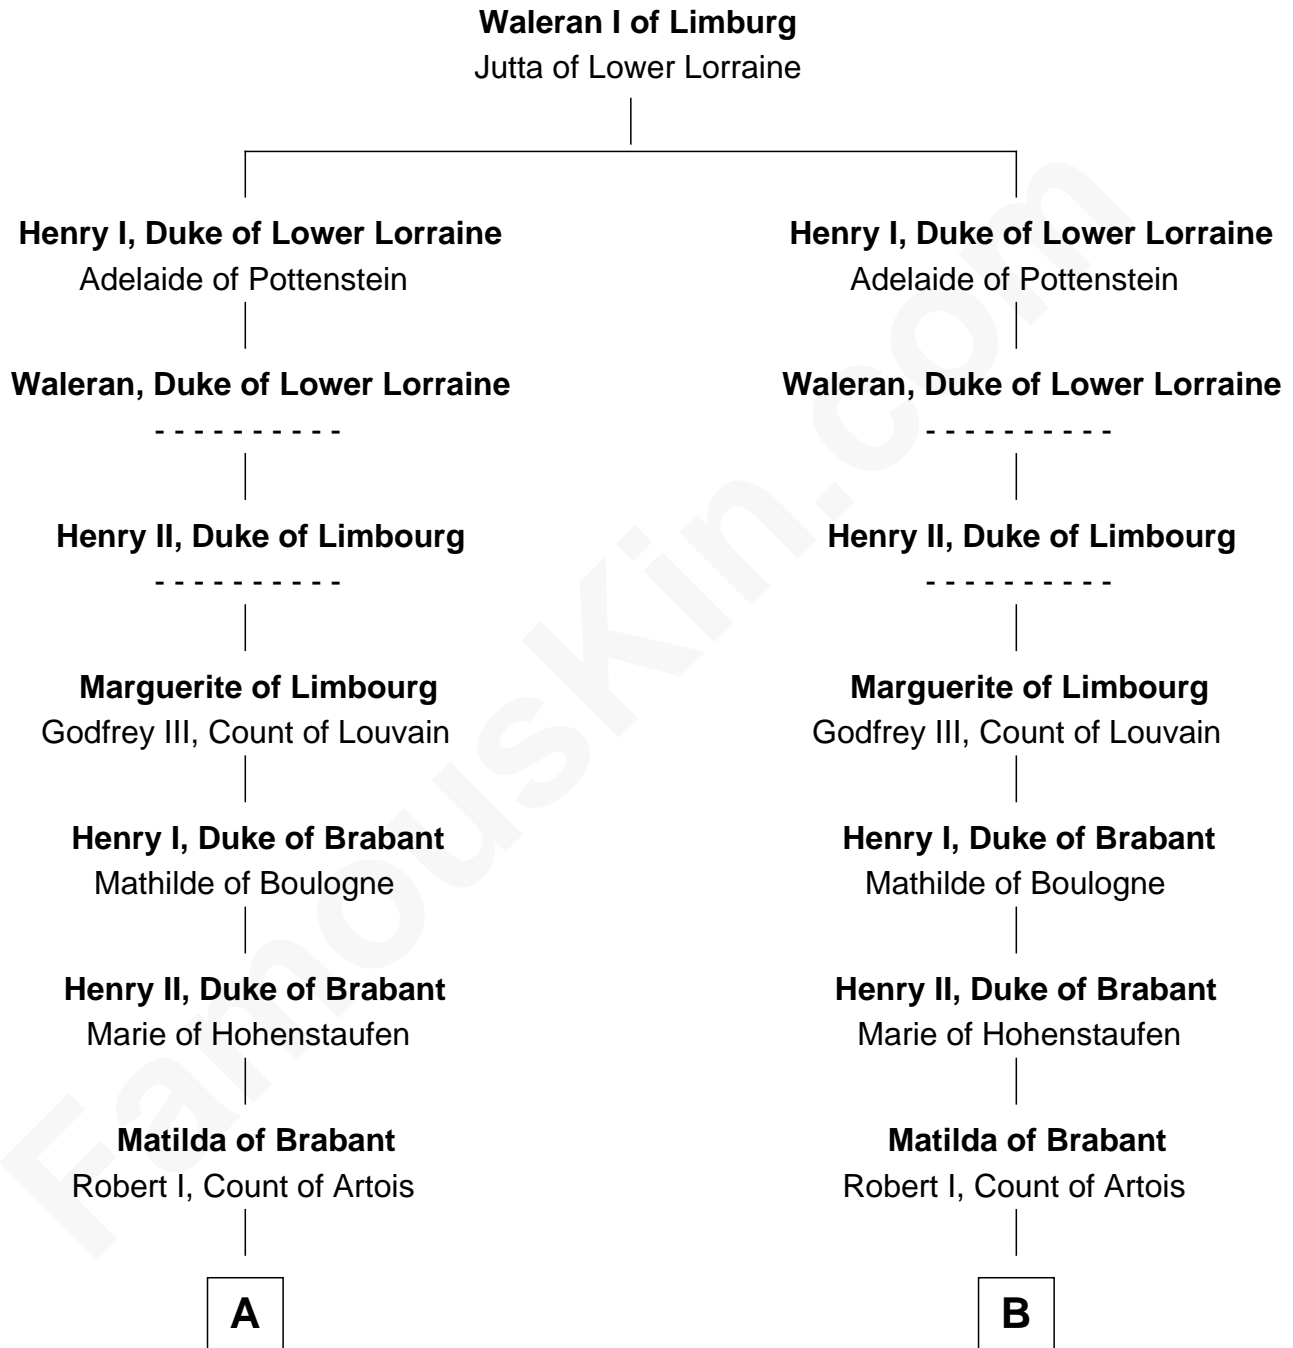

MAYFLOWER

FamousKin.com Relationship Chart of

Richard More

(c1614 - c1696) Mayflower passenger 1620

17th cousin 3 times removed of

Catherine Parr

6th Wife of King Henry VIII

C

—
Margaret Cresset

Thomas More

—
Jasper More

Elizabeth Smalley

—
Katherine More

Col. Samuel More

—
Richard More

Mayflower passenger 1620

FamousKin.com