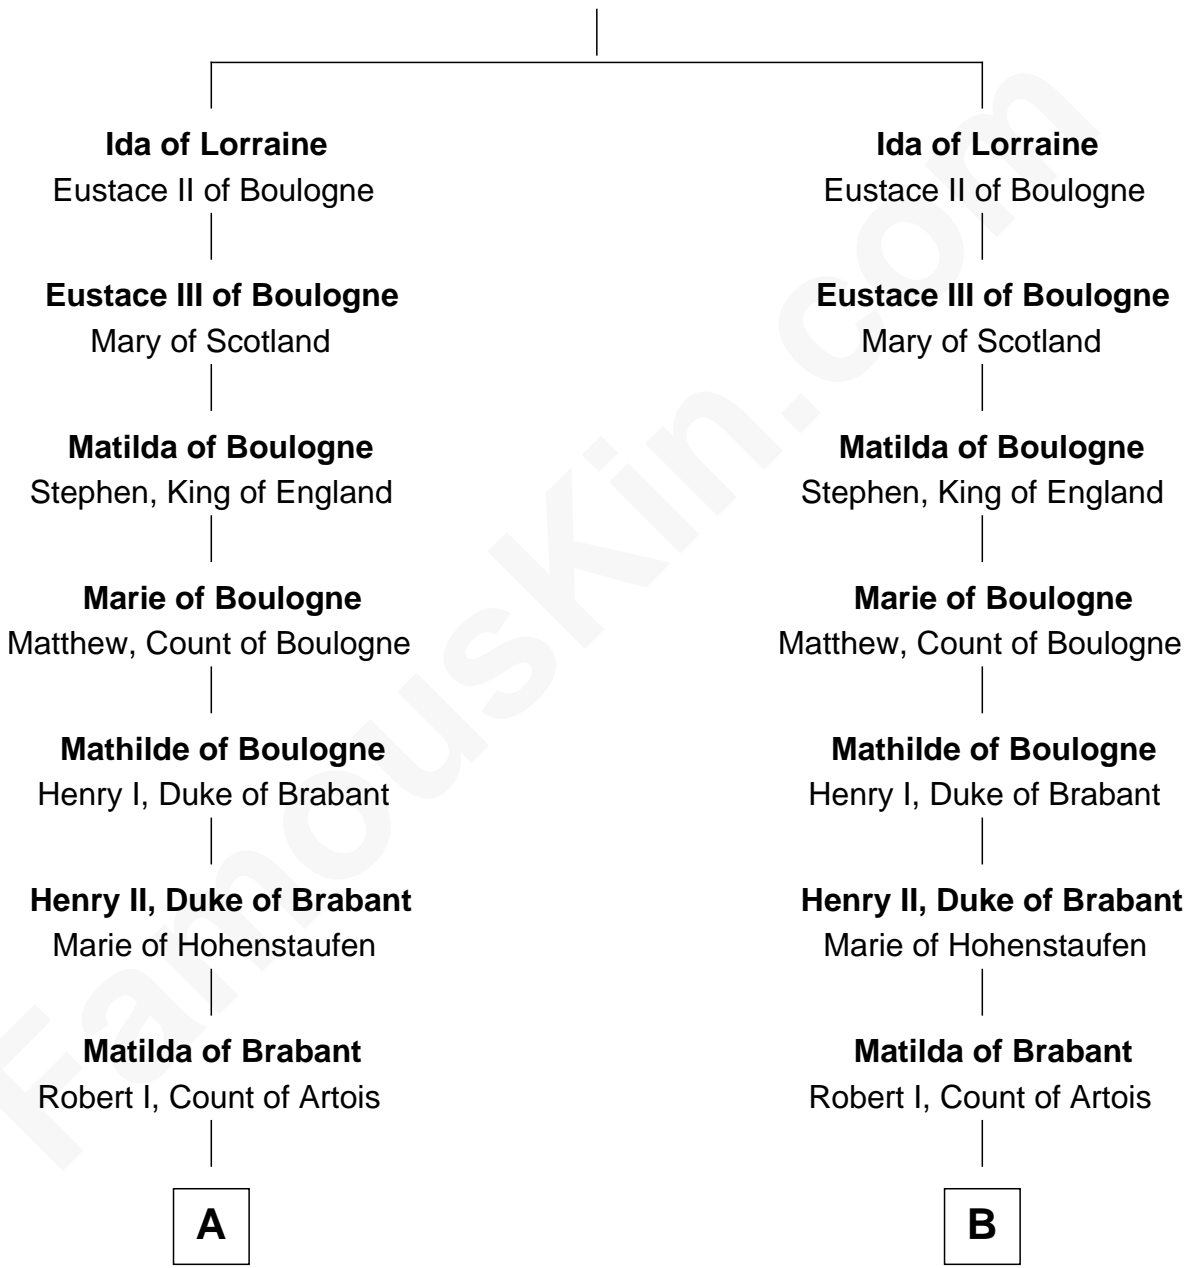

**MAYFLOWER**

# FamousKin.com Relationship Chart of

**Richard More**

(c1614 - c1696) *Mayflower passenger 1620*

17th cousin 3 times removed of

**Catherine Parr**

*6th Wife of King Henry VIII*

**Godfrey III, Duke of Lower Lorraine**

Doda - - - - -

**C**

—  
**Margaret Cresset**

Thomas More

—  
**Jasper More**

Elizabeth Smalley

—  
**Katherine More**

Col. Samuel More

—  
**Richard More**

*Mayflower passenger 1620*

FamousKin.com