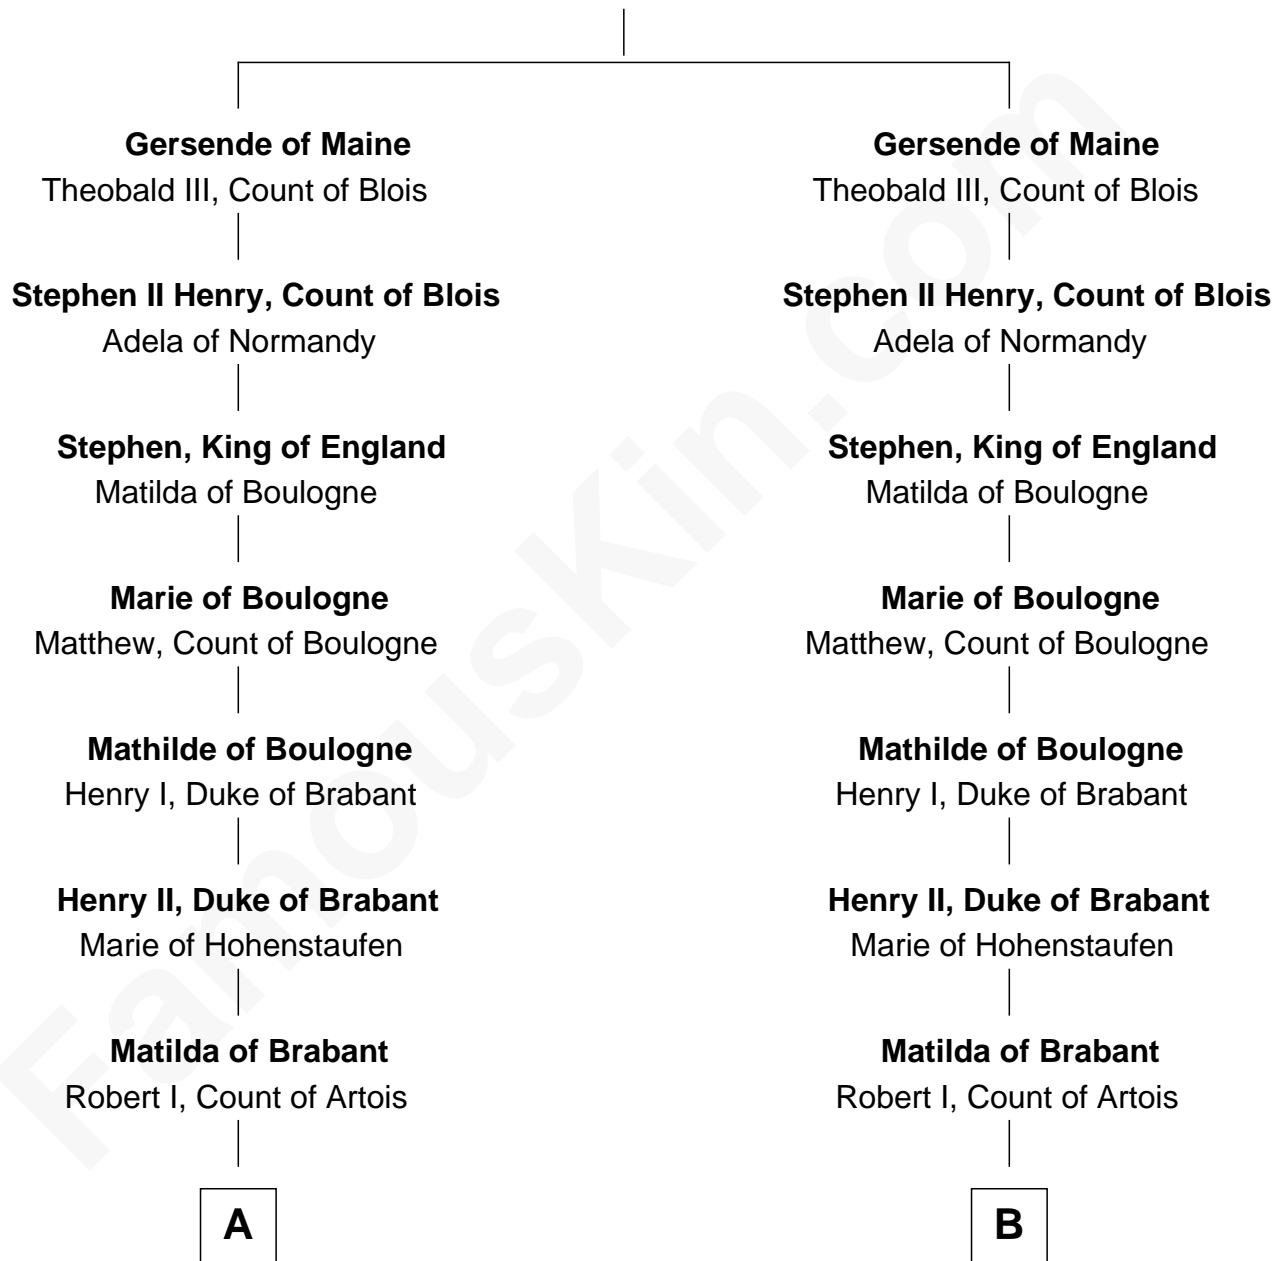

**MAYFLOWER**

# FamousKin.com Relationship Chart of

**Richard More**

(c1614 - c1696) Mayflower passenger 1620

17th cousin 3 times removed of

**Catherine Parr**

6th Wife of King Henry VIII

**Herbert I, Count of Maine**

**C**

—  
**Margaret Cresset**

Thomas More

—  
**Jasper More**

Elizabeth Smalley

—  
**Katherine More**

Col. Samuel More

—  
**Richard More**

*Mayflower passenger 1620*