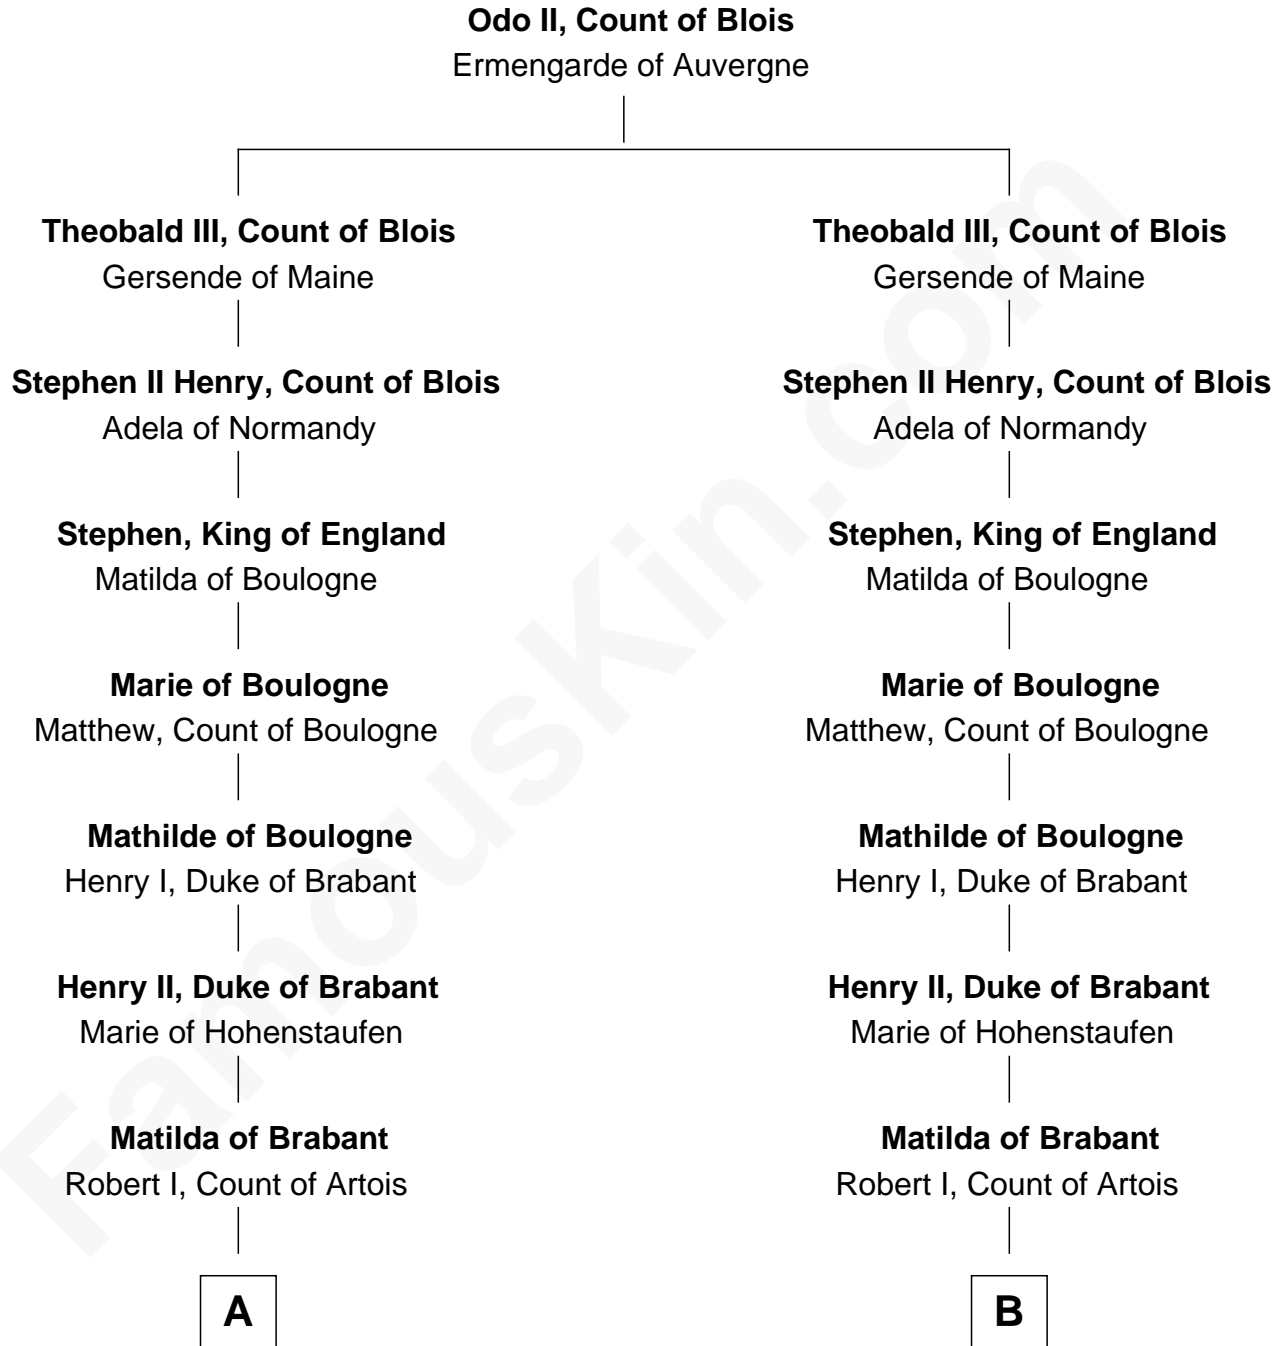

MAYFLOWER

FamousKin.com Relationship Chart of

Richard More

(c1614 - c1696) Mayflower passenger 1620

17th cousin 3 times removed of

Catherine Parr

6th Wife of King Henry VIII

C

—
Margaret Cresset

Thomas More

—
Jasper More

Elizabeth Smalley

—
Katherine More

Col. Samuel More

—
Richard More

Mayflower passenger 1620