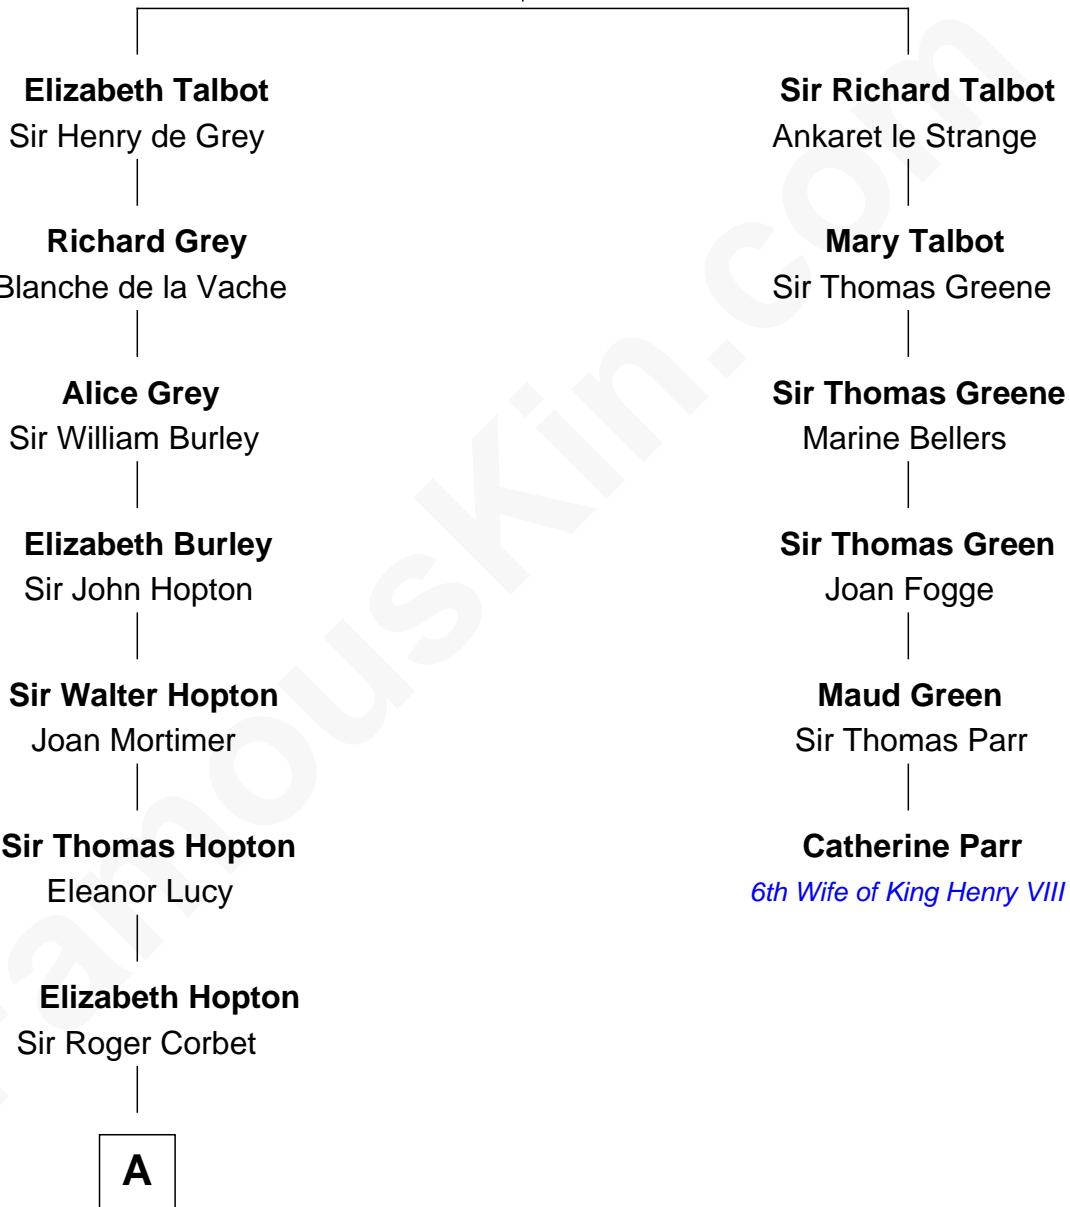

MAYFLOWER

FamousKin.com Relationship Chart of

Richard More

(c1614 - c1696) Mayflower passenger 1620

5th cousin 7 times removed of

Catherine Parr

6th Wife of King Henry VIII

Sir Gilbert Talbot

Pernel le Boteler

A

—
Jane Corbet

Thomas Cresset

—
Richard Cresset

Joan Wrottesley

—
Margaret Cresset

Thomas More

—
Jasper More

Elizabeth Smalley

—
Katherine More

Col. Samuel More

—
Richard More

Mayflower passenger 1620

FamousKin.com