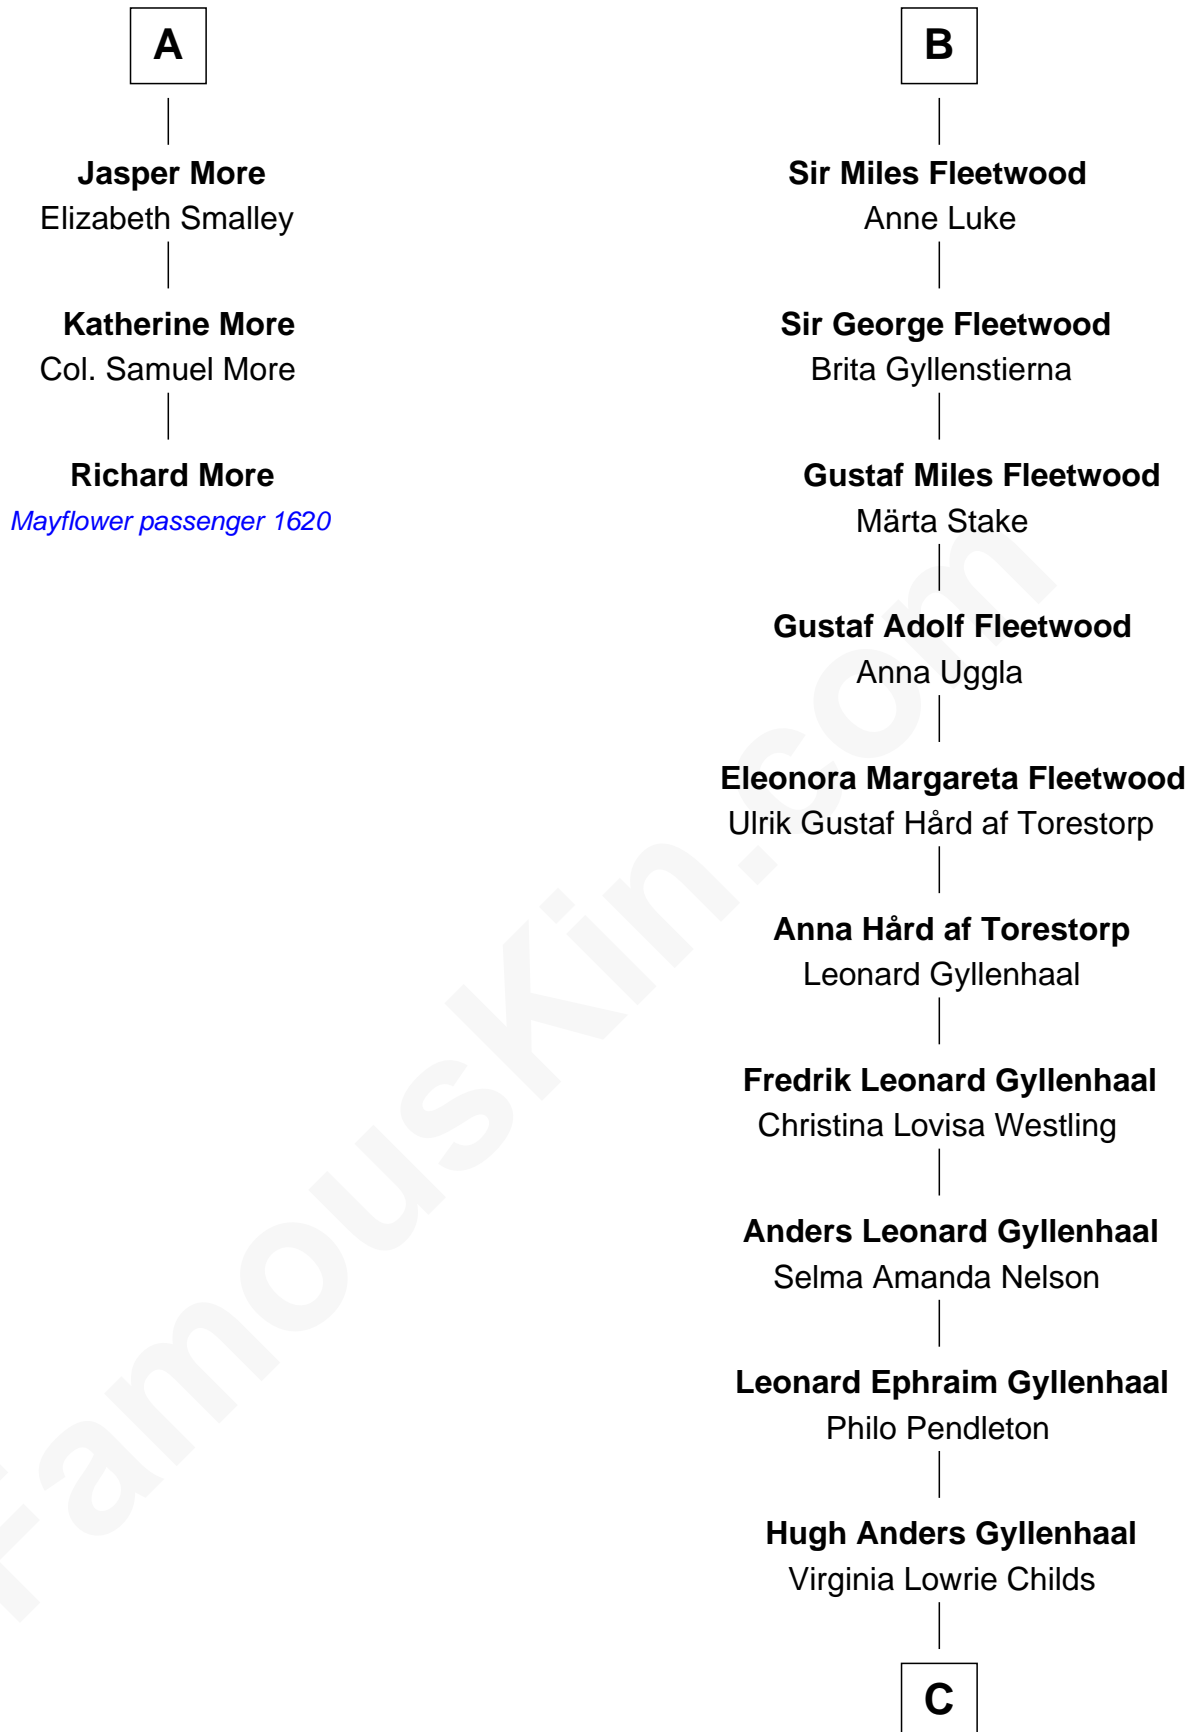

MAYFLOWER

FamousKin.com Relationship Chart of

Richard More

(c1614 - c1696) *Mayflower passenger 1620*

9th cousin 9 times removed of

Jake Gyllenhaal

Movie Actor

Sir Philip le Despencer

Matilda Clifford

Dorothy Sutton

Richard Wrottesley

Joan Wrottesley

Richard Cresset

Margaret Cresset

Thomas More

A

Sir Philip le Despencer

Elizabeth de Tibetot

Margery Despencer

Sir Roger Wentworth

Henry Wentworth

Elizabeth Howard

Margery Wentworth

Sir William Waldegrave

Dorothy Waldegrave

Sir John Spring

Bridget Spring

Thomas Fleetwood

Sir William Fleetwood

Jane Clifton

B

FamousKin.com