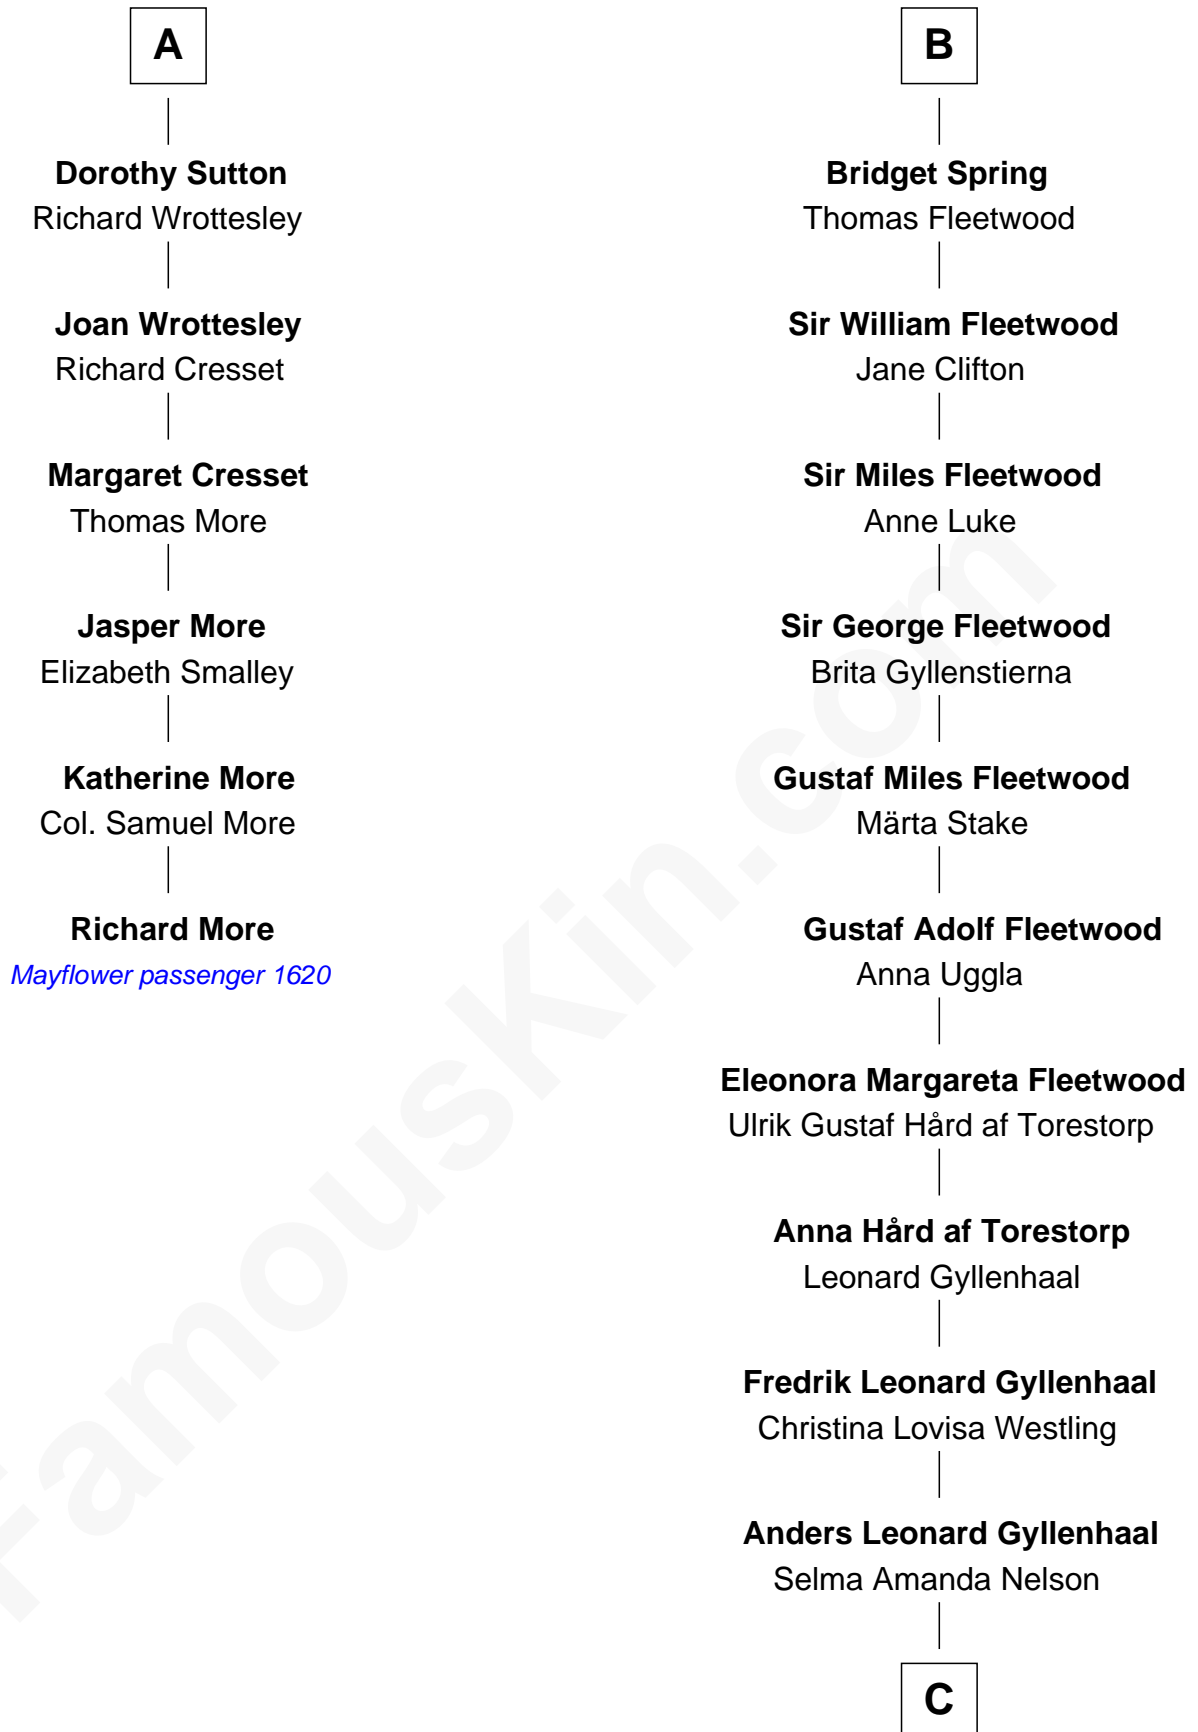

MAYFLOWER

FamousKin.com Relationship Chart of

Richard More

(c1614 - c1696) *Mayflower passenger 1620*

12th cousin 8 times removed of

Maggie Gyllenhaal

Movie Actress

Bartholomew de Badlesmere

Margaret de Clare

Elizabeth de Badlesmere

Sir Edmund Mortimer

Sir Roger de Mortimer

Philippa de Montagu

Edmund Mortimer

Philippa Plantagenet

Elizabeth Mortimer

Margaret de Badlesmere

Sir John de Tivetot

Sir Robert de Tivetot

Margaret Deincourt

Elizabeth de Tivetot

Sir Philip le Despencer

Margery Despencer

Sir Roger Wentworth

Henry Wentworth

Elizabeth Howard

Margery Wentworth

Sir William Waldegrave

Dorothy Waldegrave

Sir John Spring

B

C