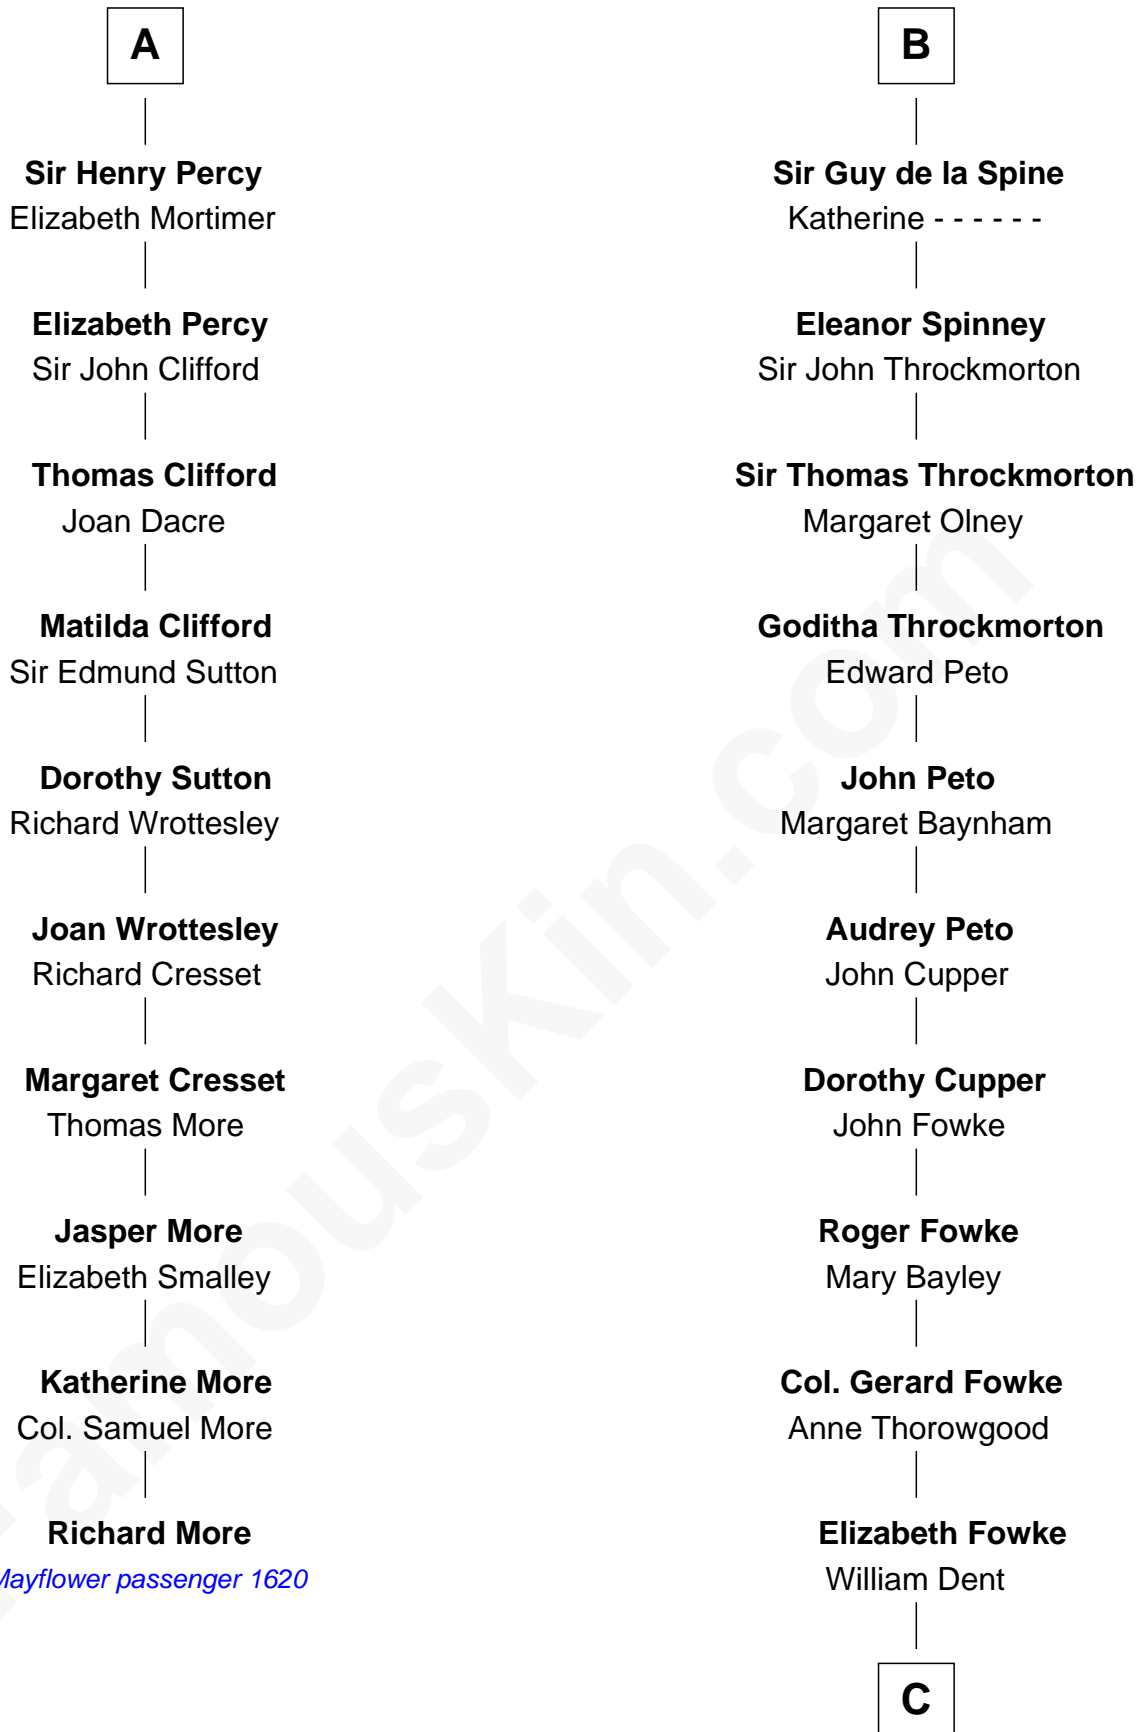

**MAYFLOWER**

# FamousKin.com Relationship Chart of **Richard More**

(c1614 - c1696) *Mayflower passenger 1620*

**16th cousin 5 times removed of**

**General James Longstreet**  
*Confederate Army - U.S. Civil War*

**C**

George Dent

Anne Herbert

John Dent

Sarah Marshall

Thomas Marshall Dent

Anne Magruder

Mary Anna Dent

James Longstreet