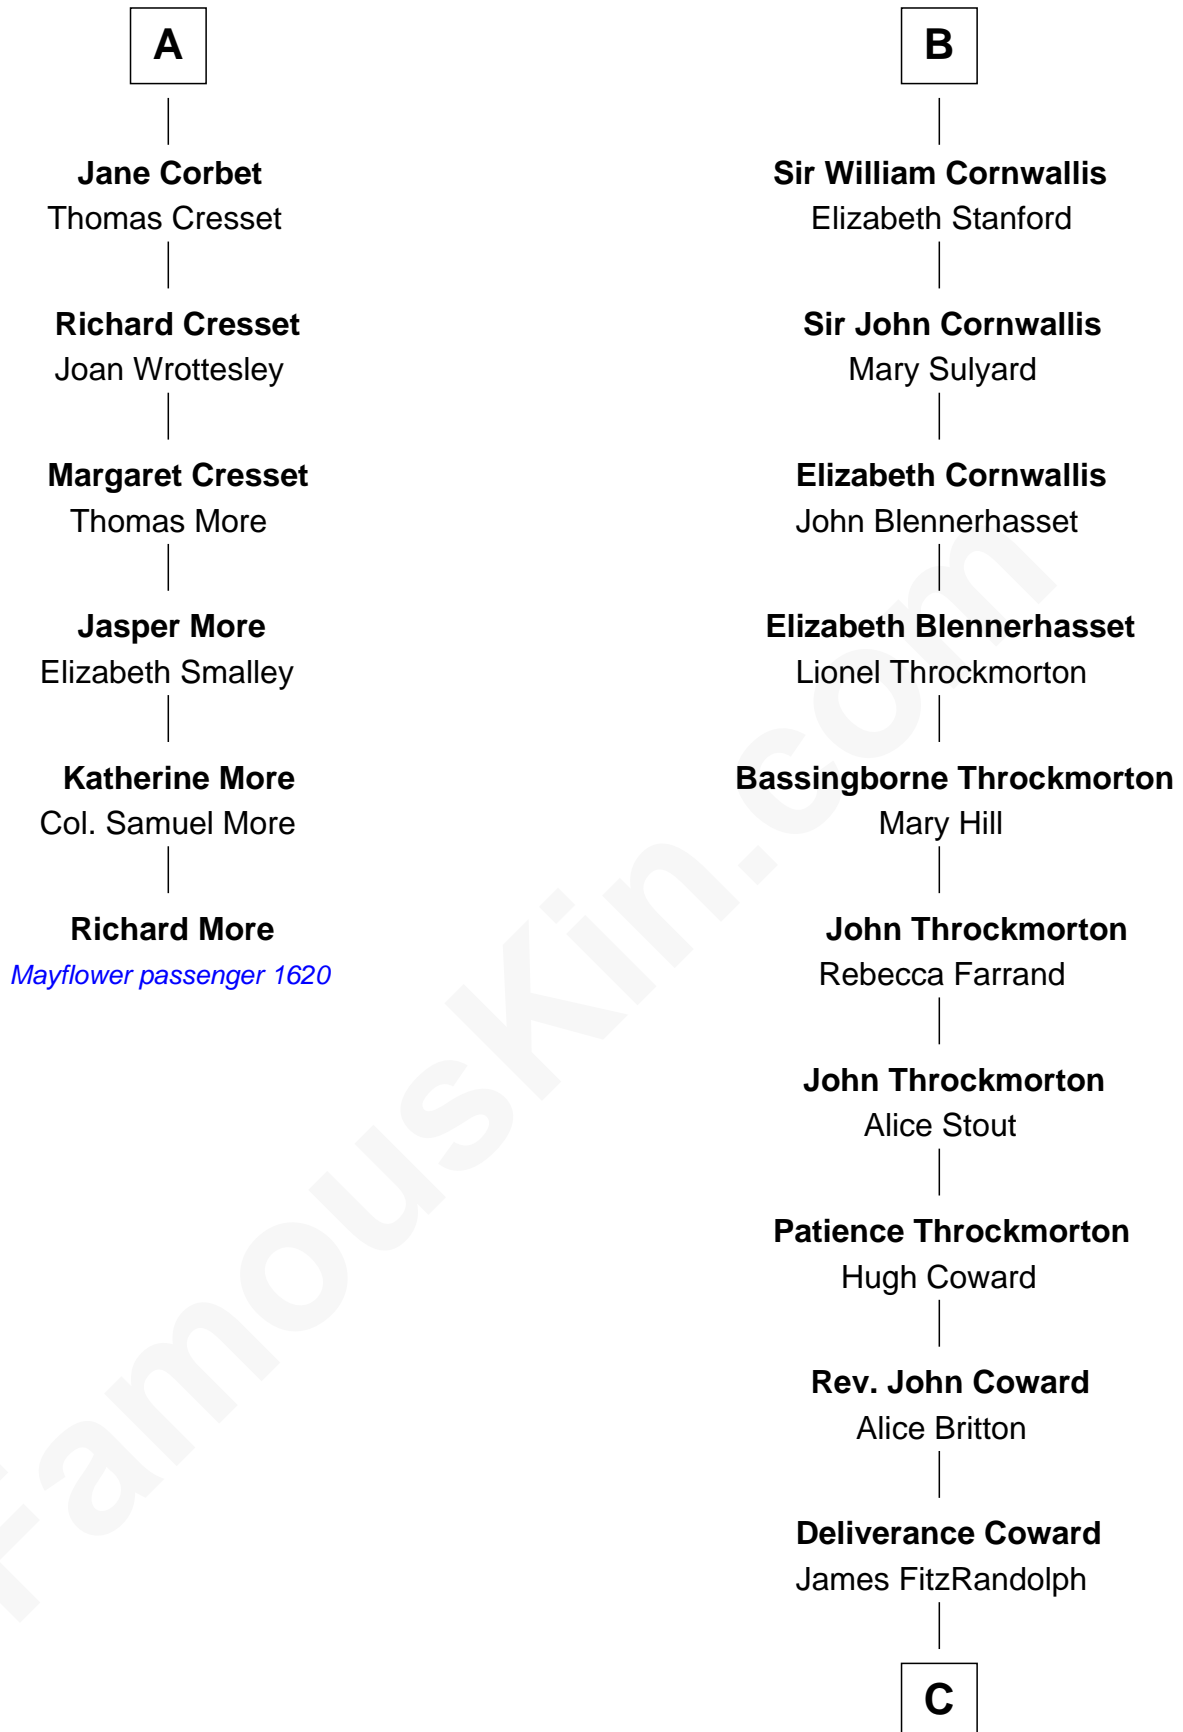

MAYFLOWER

FamousKin.com Relationship Chart of **Richard More**

(c1614 - c1696) Mayflower passenger 1620

12th cousin 7 times removed of

General James Longstreet
Confederate Army - U.S. Civil War

C

Hannah FitzRandolph

William Longstreet

James Longstreet

Mary Anna Dent

General James Longstreet

Confederate Army - U.S. Civil War

FamousKin.com