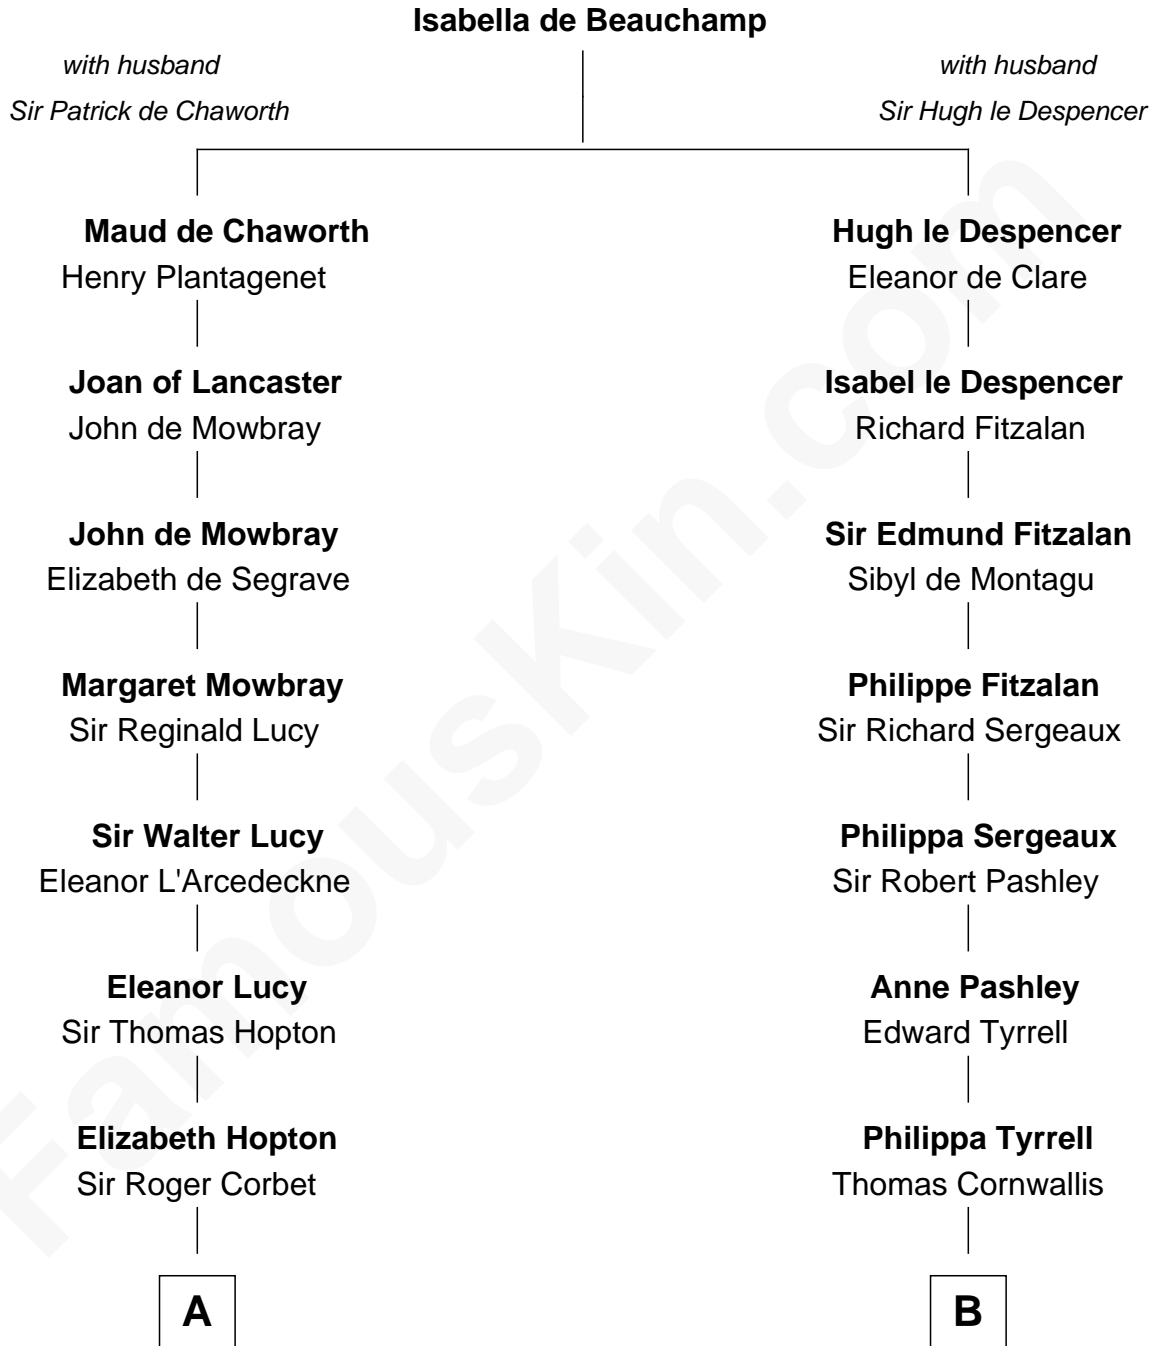

MAYFLOWER

FamousKin.com Relationship Chart of **Richard More**

(c1614 - c1696) Mayflower passenger 1620

12th cousin 7 times removed of

General James Longstreet
Confederate Army - U.S. Civil War

C

Hannah FitzRandolph

William Longstreet

James Longstreet

Mary Anna Dent

General James Longstreet

Confederate Army - U.S. Civil War

FamousKin.com