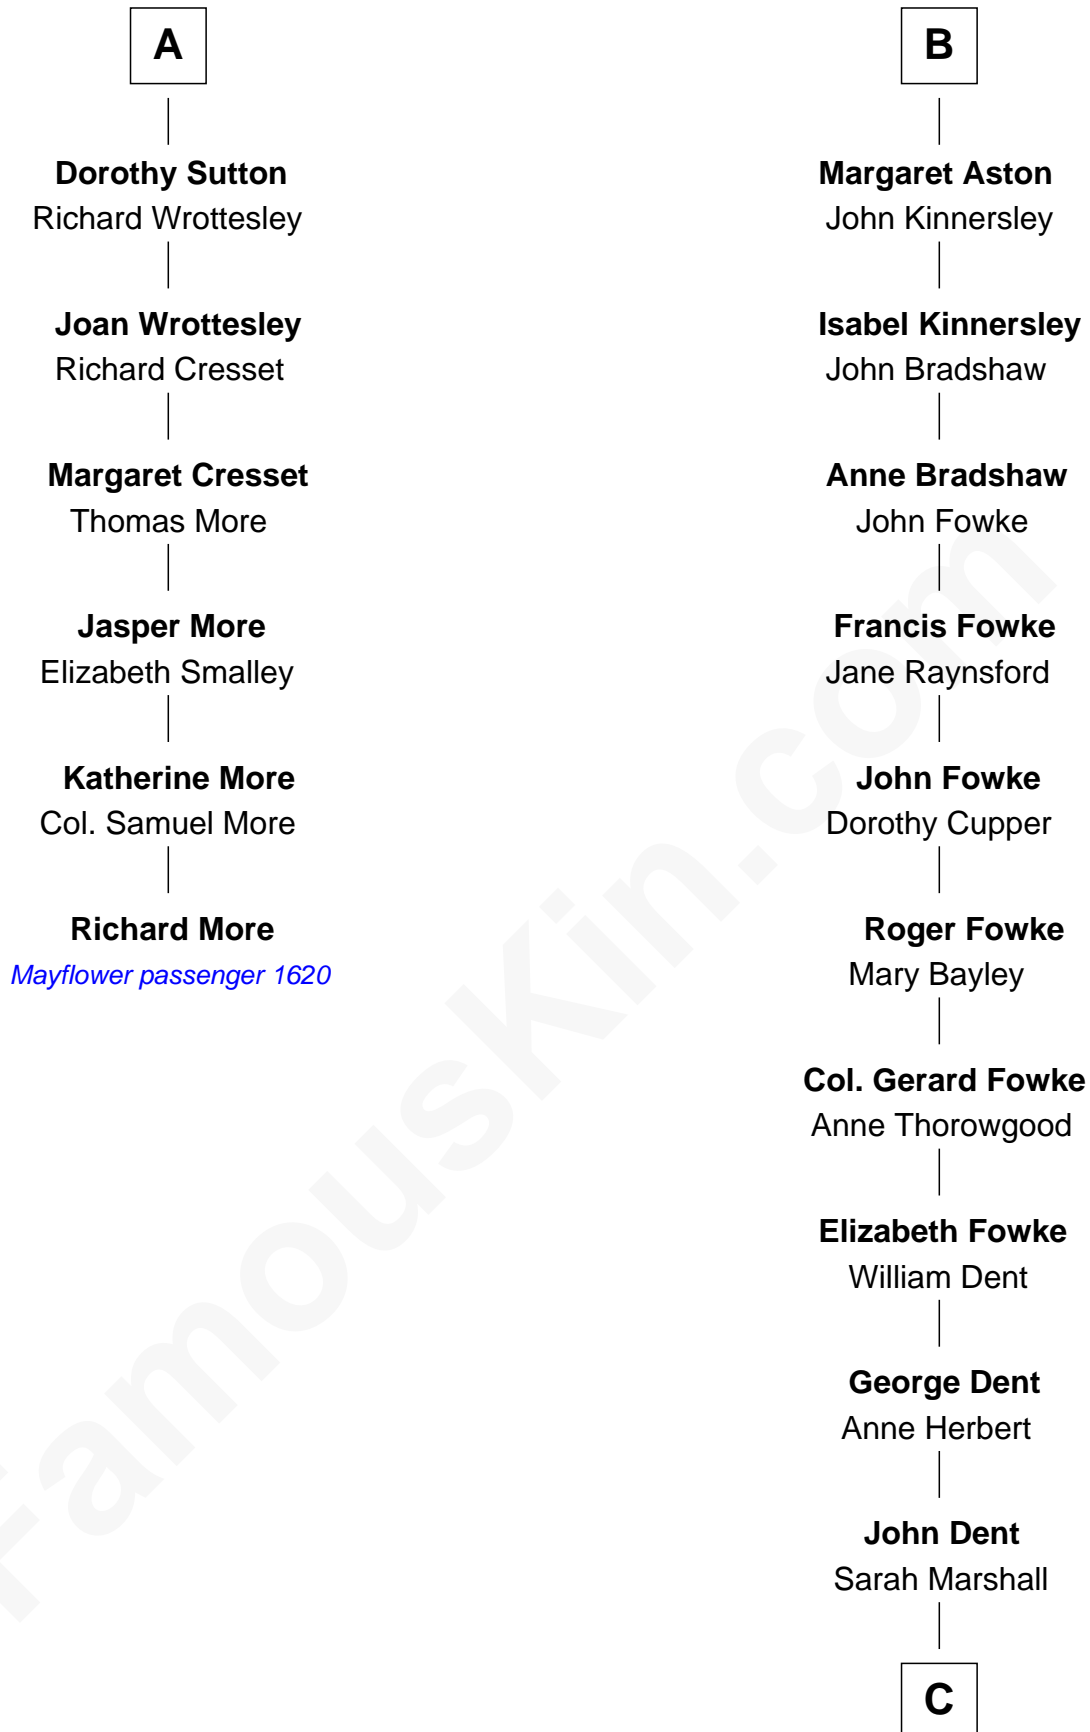

MAYFLOWER

FamousKin.com Relationship Chart of **Richard More**

(c1614 - c1696) *Mayflower passenger 1620*

12th cousin 7 times removed of

General James Longstreet

Confederate Army - U.S. Civil War

Bartholomew de Badlesmere

Margaret de Clare

Elizabeth de Badlesmere

Sir Edmund Mortimer

Sir Roger de Mortimer

Philippa de Montagu

Edmund Mortimer

Philippa Plantagenet

Elizabeth Mortimer

Margery de Badlesmere

Sir William de Ros

Maud de Roos

John de Welles

Margery de Welles

Stephen le Scrope

Maude le Scrope

Sir Baldwin Freville

Joyce Freville

Sir Roger Aston

Sir Robert Aston

Isabel Brereton

John Aston

Elizabeth Delves

B

C