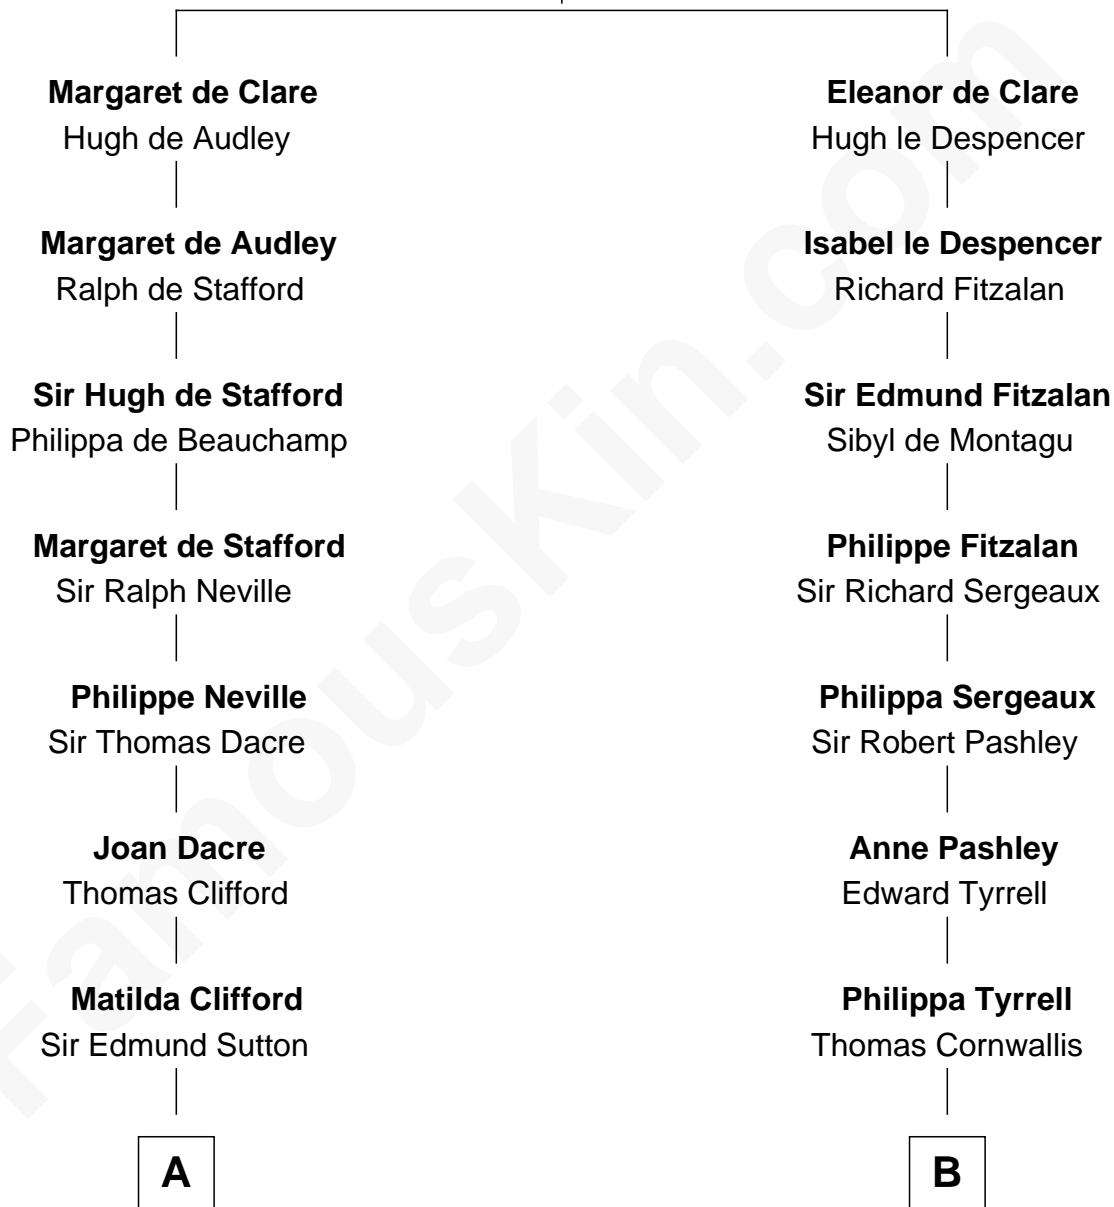

MAYFLOWER

FamousKin.com Relationship Chart of **Richard More**

(c1614 - c1696) *Mayflower passenger 1620*

12th cousin 7 times removed of

General James Longstreet

Confederate Army - U.S. Civil War

Sir Gilbert de Clare

Joan of Acre

C

—
Hannah FitzRandolph

William Longstreet

—
James Longstreet

Mary Anna Dent

—
General James Longstreet

Confederate Army - U.S. Civil War