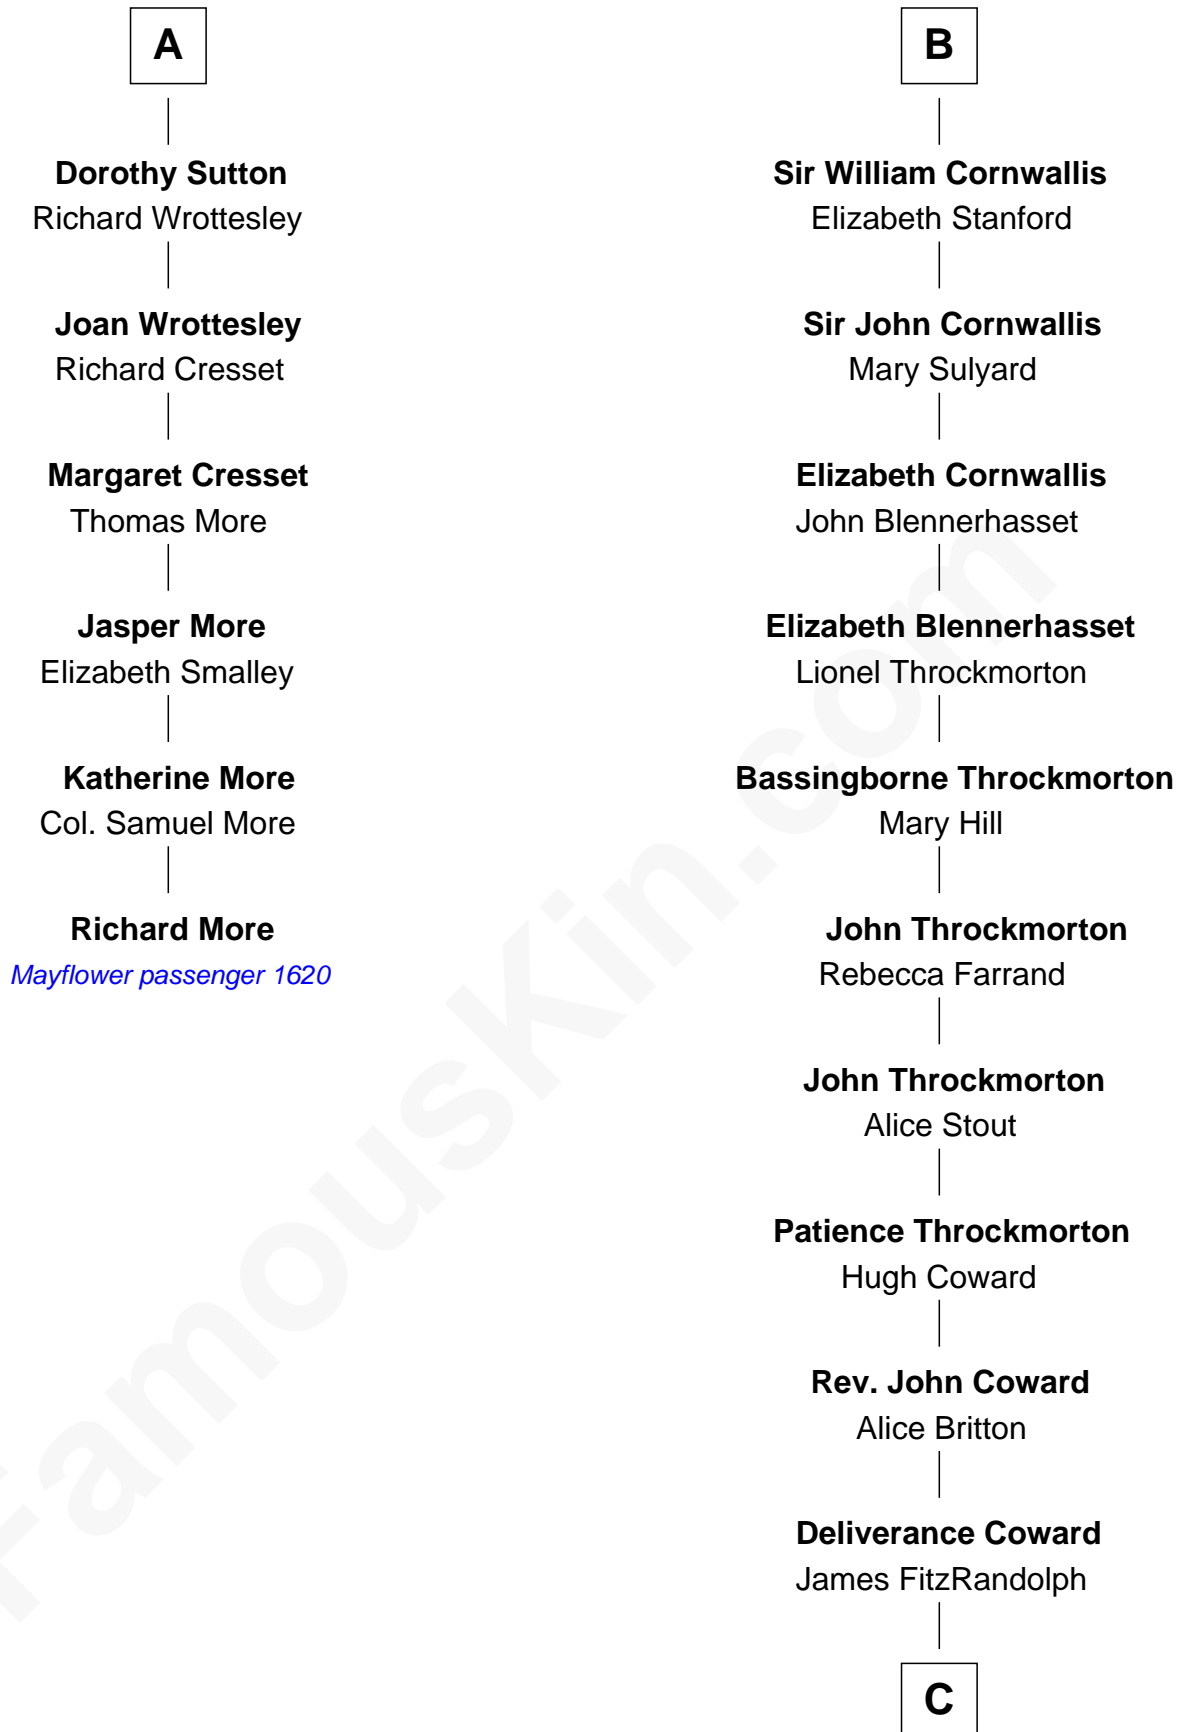

MAYFLOWER

FamousKin.com Relationship Chart of **Richard More**

(c1614 - c1696) *Mayflower passenger 1620*

12th cousin 7 times removed of

General James Longstreet

Confederate Army - U.S. Civil War

Sir Gilbert de Clare

Joan of Acre

C

—
Hannah FitzRandolph

William Longstreet

—
James Longstreet

Mary Anna Dent

—
General James Longstreet

Confederate Army - U.S. Civil War