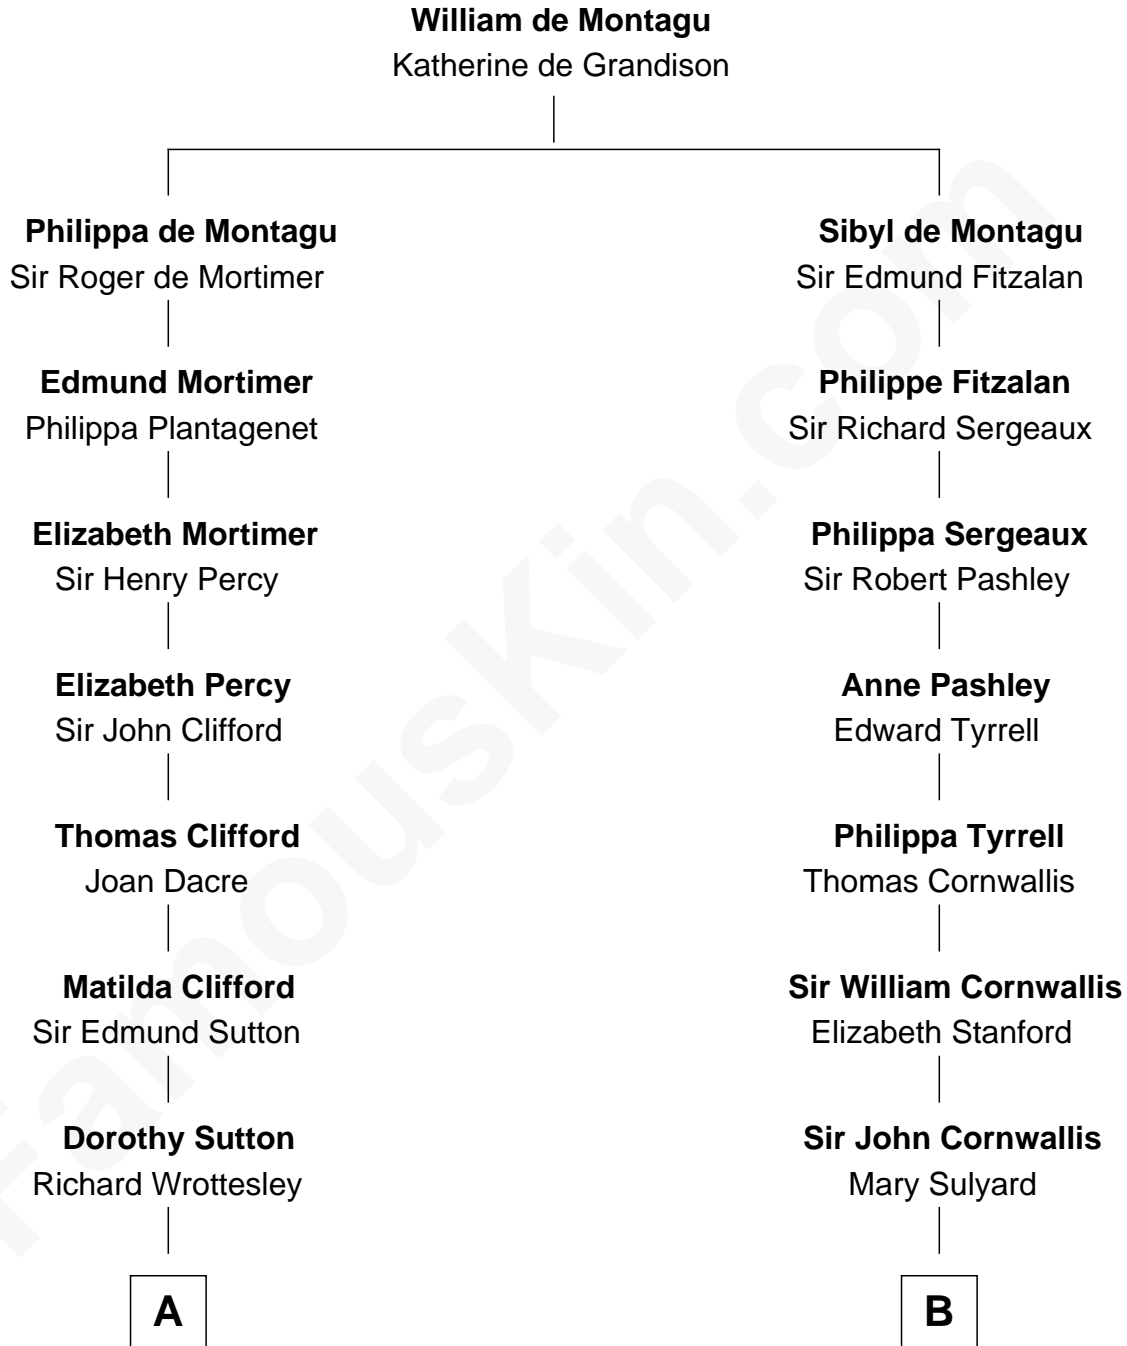

MAYFLOWER

FamousKin.com Relationship Chart of Richard More

(c1614 - c1696) *Mayflower* passenger 1620

11th cousin 6 times removed of

General James Longstreet
Confederate Army - U.S. Civil War

A

Joan Wrottesley

Richard Cresset

Margaret Cresset

Thomas More

Jasper More

Elizabeth Smalley

Katherine More

Col. Samuel More

Richard More

Mayflower passenger 1620

B

Elizabeth Cornwallis

John Blennerhasset

Elizabeth Blennerhasset

Lionel Throckmorton

Bassingborne Throckmorton

Mary Hill