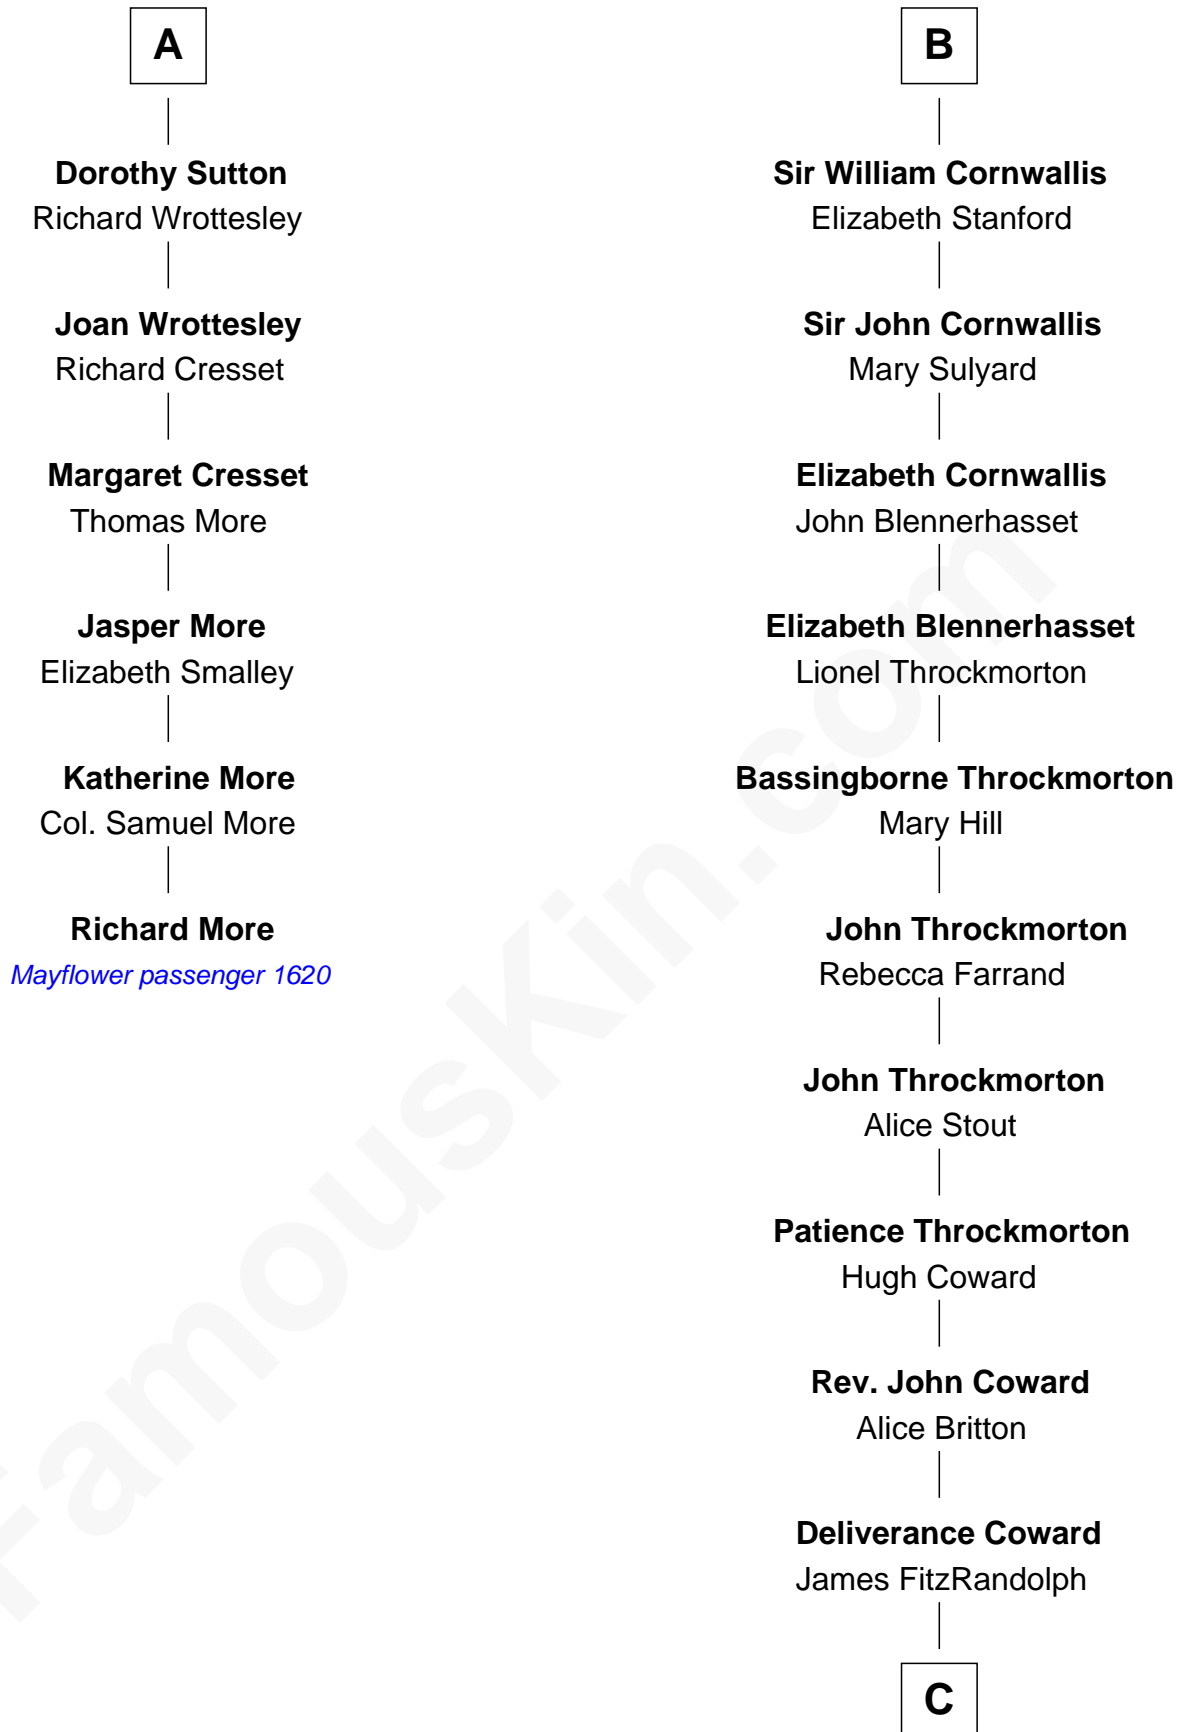

MAYFLOWER

# FamousKin.com Relationship Chart of Richard More

(c1614 - c1696) Mayflower passenger 1620

12th cousin 7 times removed of

**General James Longstreet**  
Confederate Army - U.S. Civil War

**Sir Hugh le Despencer**  
Isabella de Beauchamp

**Sir Edmund Fitzalan**  
Sibyl de Montagu

**Alice le Despenser**  
Sir John Sutton

**Philippe Fitzalan**  
Sir Richard Sergeaux

**Sir John Sutton**  
Constance Blount

**Philippa Sergeaux**  
Sir Robert Pashley

**Sir John Sutton**  
Elizabeth Berkeley

**Anne Pashley**  
Edward Tyrrell

**Sir Edmund Sutton**  
Matilda Clifford

**Philippa Tyrrell**  
Thomas Cornwallis

**A**

**B**

C

Hannah FitzRandolph