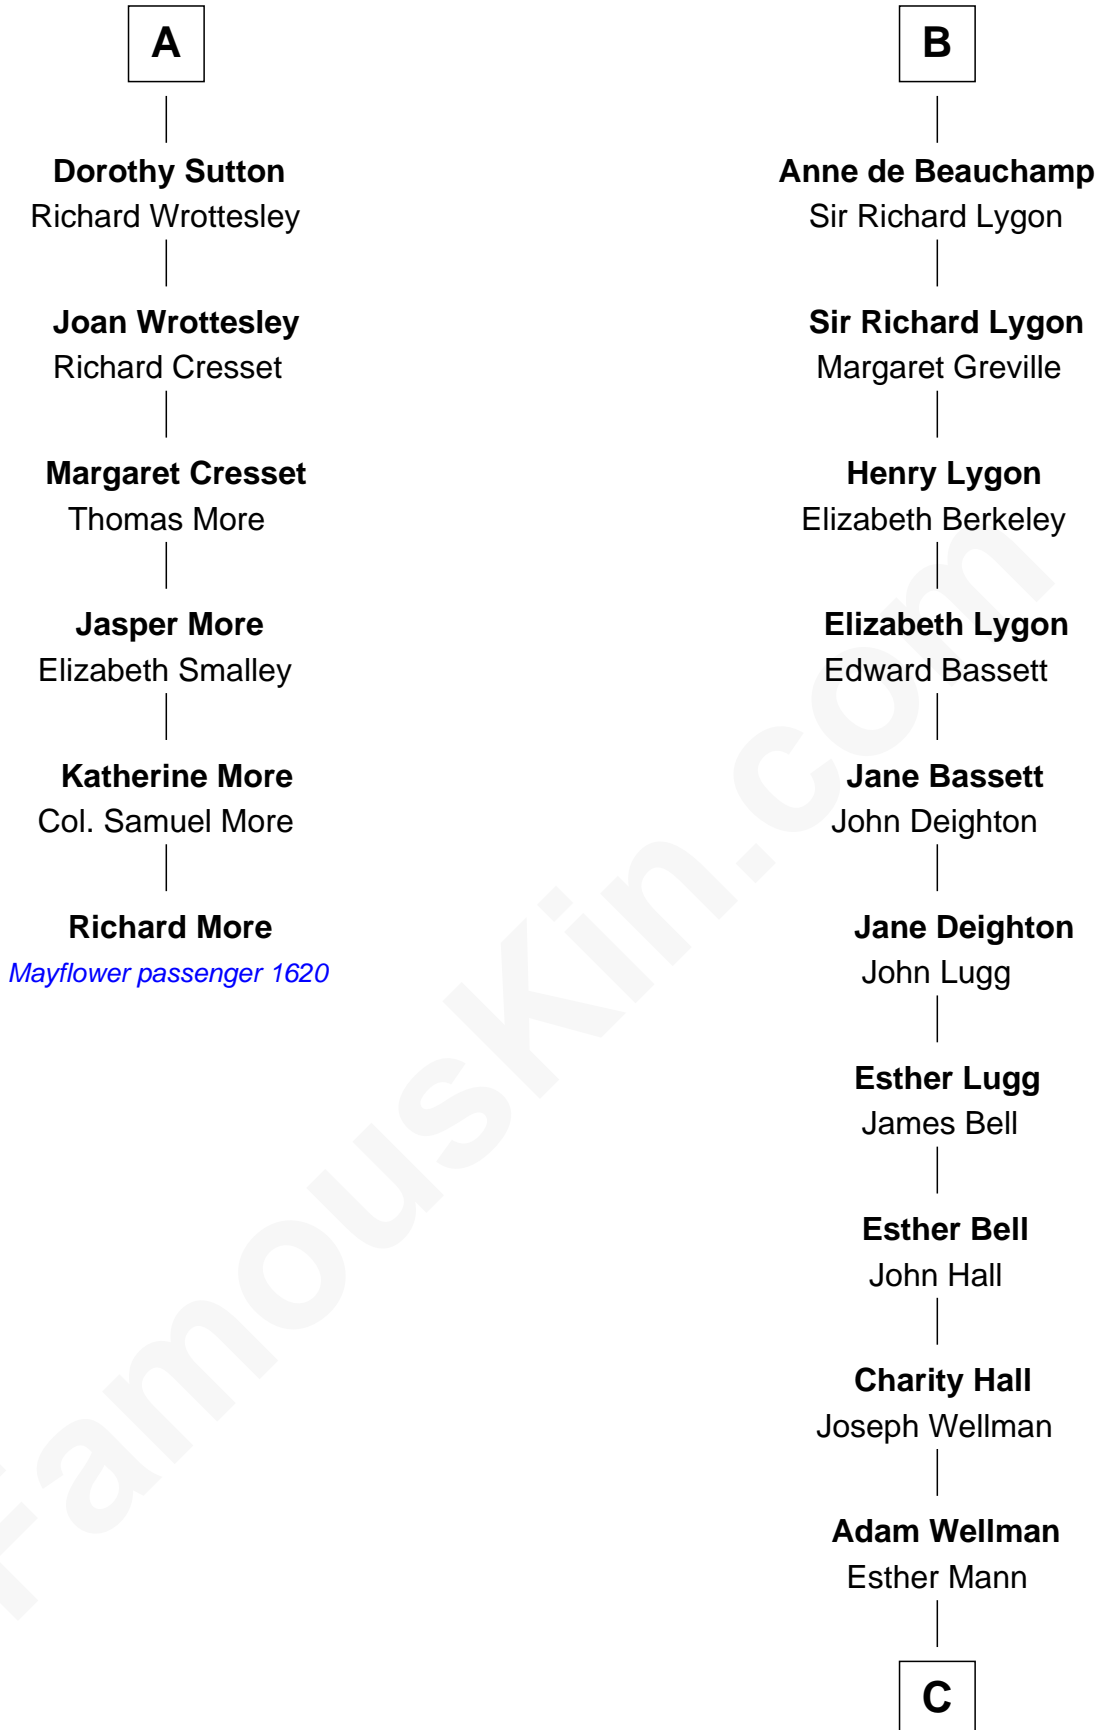

MAYFLOWER

FamousKin.com Relationship Chart of

Richard More

(c1614 - c1696) Mayflower passenger 1620

12th cousin 8 times removed of

Jack London

Author of "The Call of the Wild"

C

—
Joel Wellman

Betsey Baker
—

Marshall Daniel Wellman

Eleanor Garrett Jones
—

Flora Wellman

William Henry Chaney
—

Jack London

Author of "The Call of the Wild"