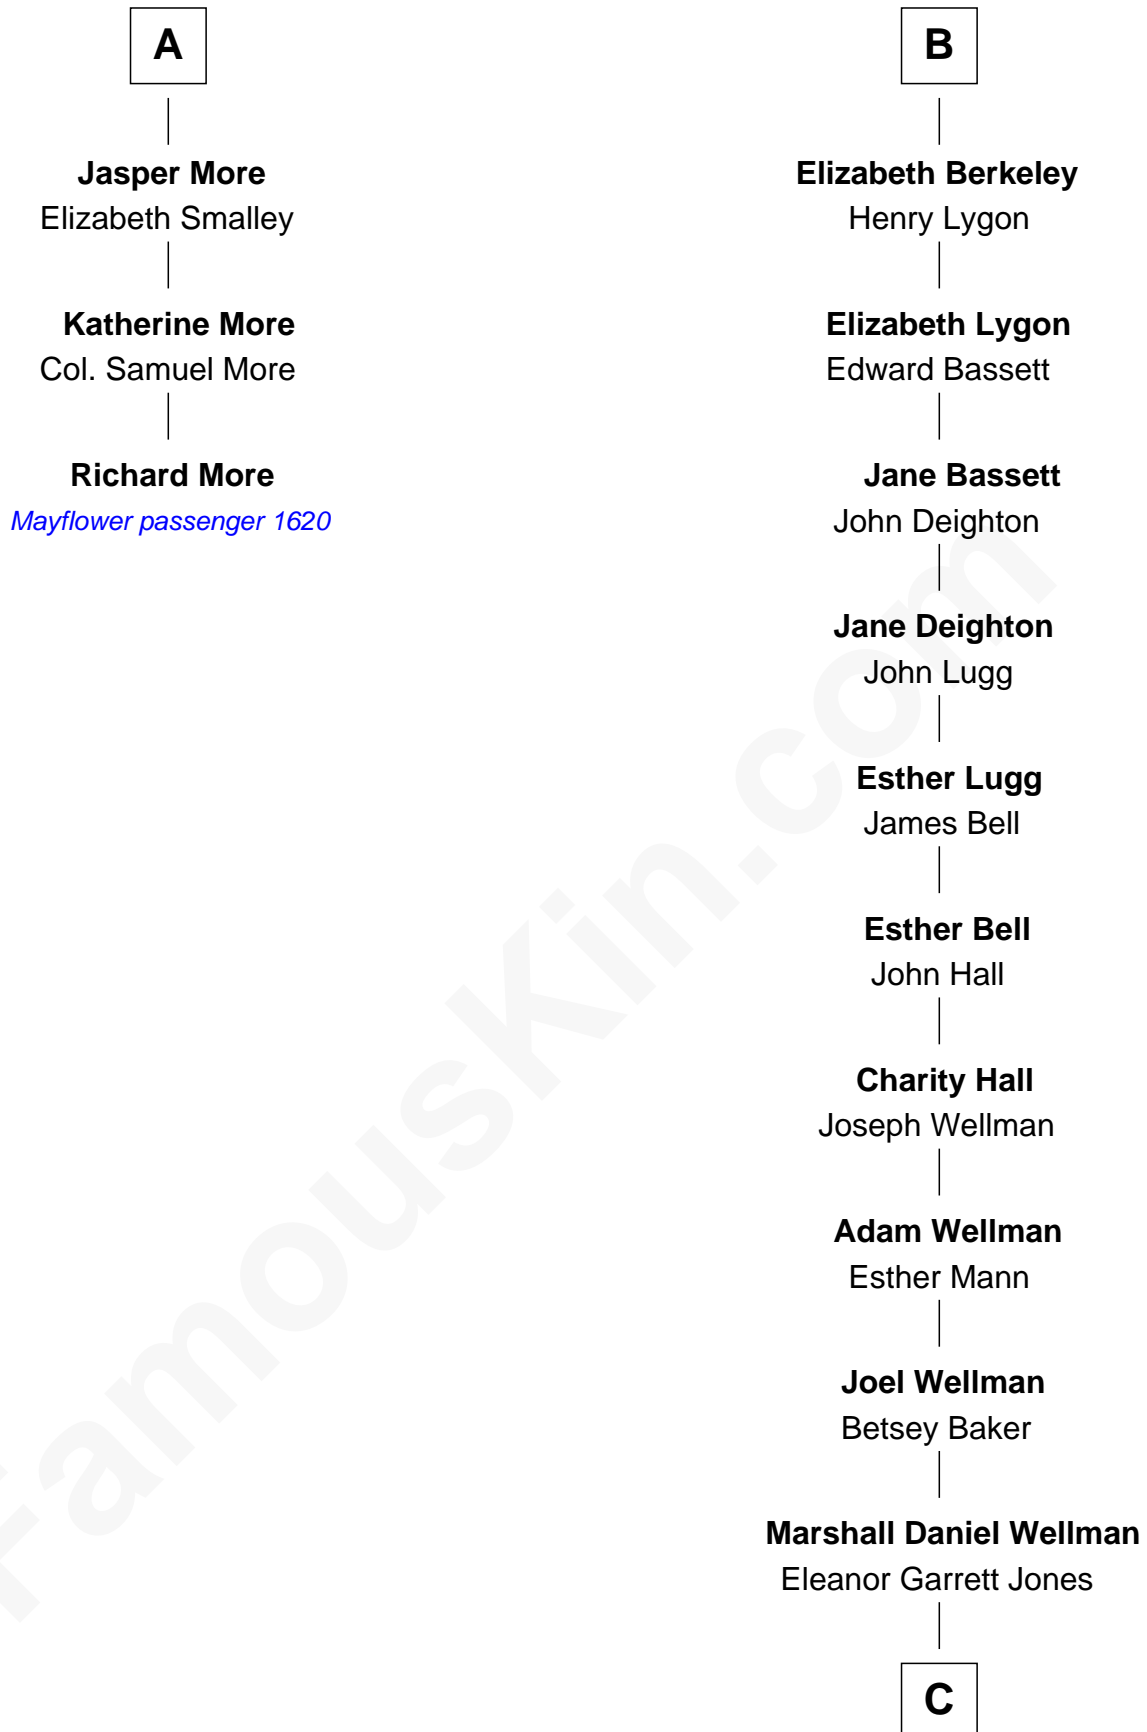

MAYFLOWER

# FamousKin.com Relationship Chart of

**Richard More**

(c1614 - c1696) Mayflower passenger 1620

9th cousin 9 times removed of

**Jack London**

Author of "The Call of the Wild"

**Sir Maurice de Berkeley**

Eve la Zouche

Margaret - - - - -

**Thomas Berkeley**

Catherine Botetourte

**Maurice Berkeley**

Johanna Denham

**Maurice Berkeley**

Ellen Montfort

**Sir William Berkeley**

Anne Stafford

**Richard Berkeley**

Elizabeth Conningsby

**Sir John Berkeley**

Isabel Dennis

**B**

C

Flora Wellman  
William Henry Chaney