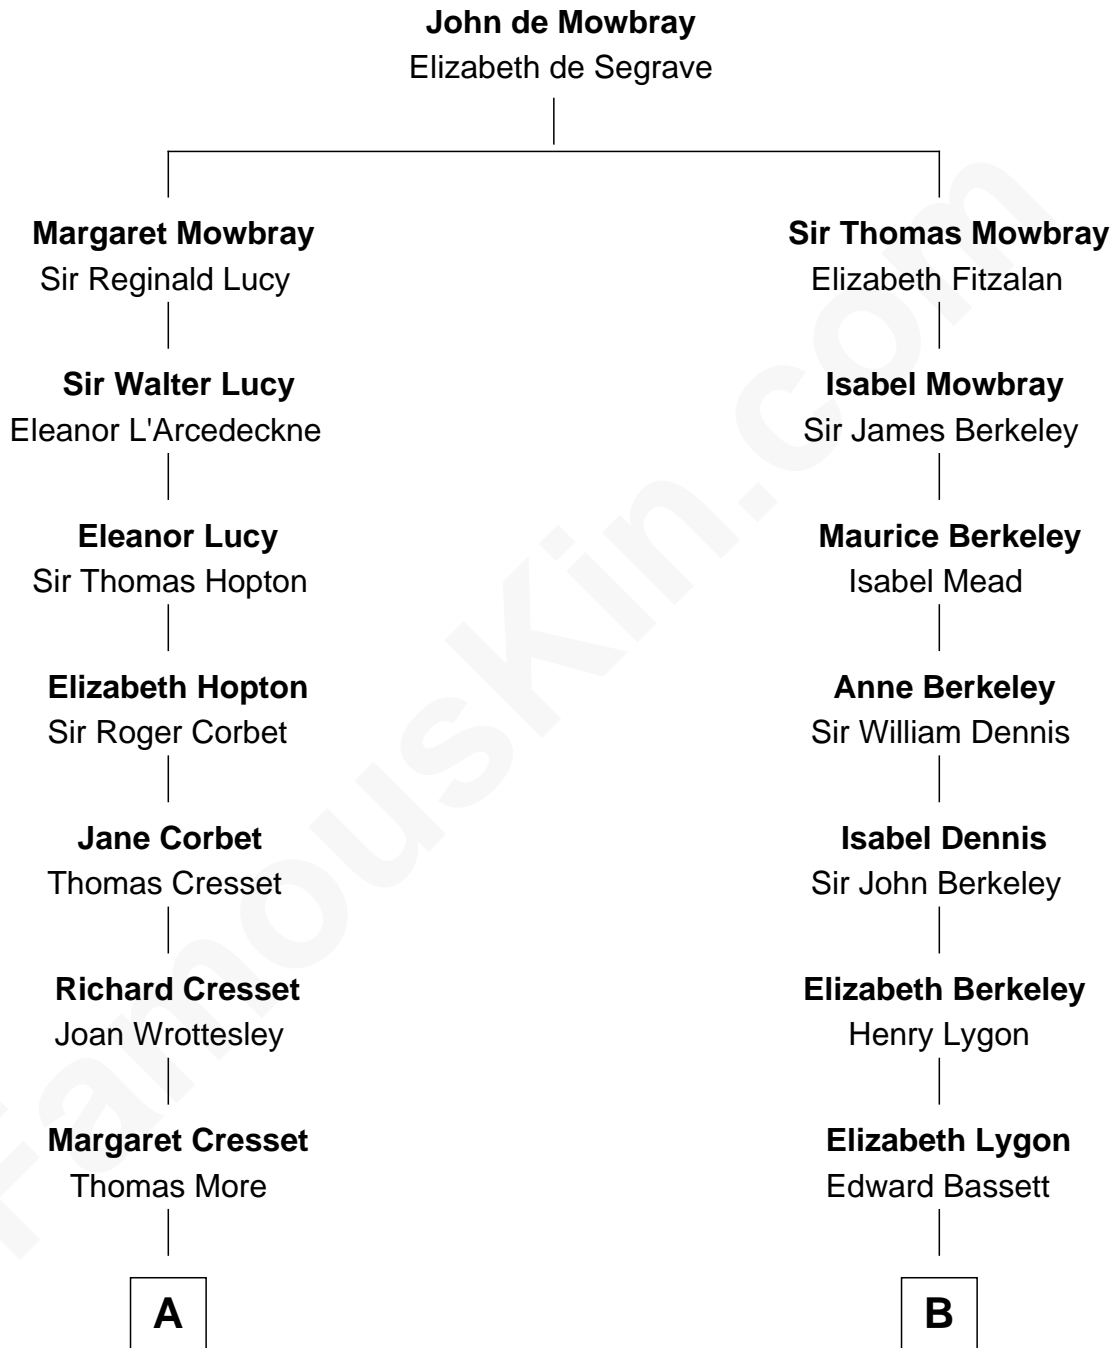

MAYFLOWER

FamousKin.com Relationship Chart of

Richard More

(c1614 - c1696) Mayflower passenger 1620

9th cousin 7 times removed of

Jack London

Author of "The Call of the Wild"

A

Jasper More
Elizabeth Smalley

Katherine More
Col. Samuel More

Richard More
Mayflower passenger 1620

B

Jane Bassett
John Deighton

Jane Deighton
John Lugg

Esther Lugg
James Bell

Esther Bell
John Hall