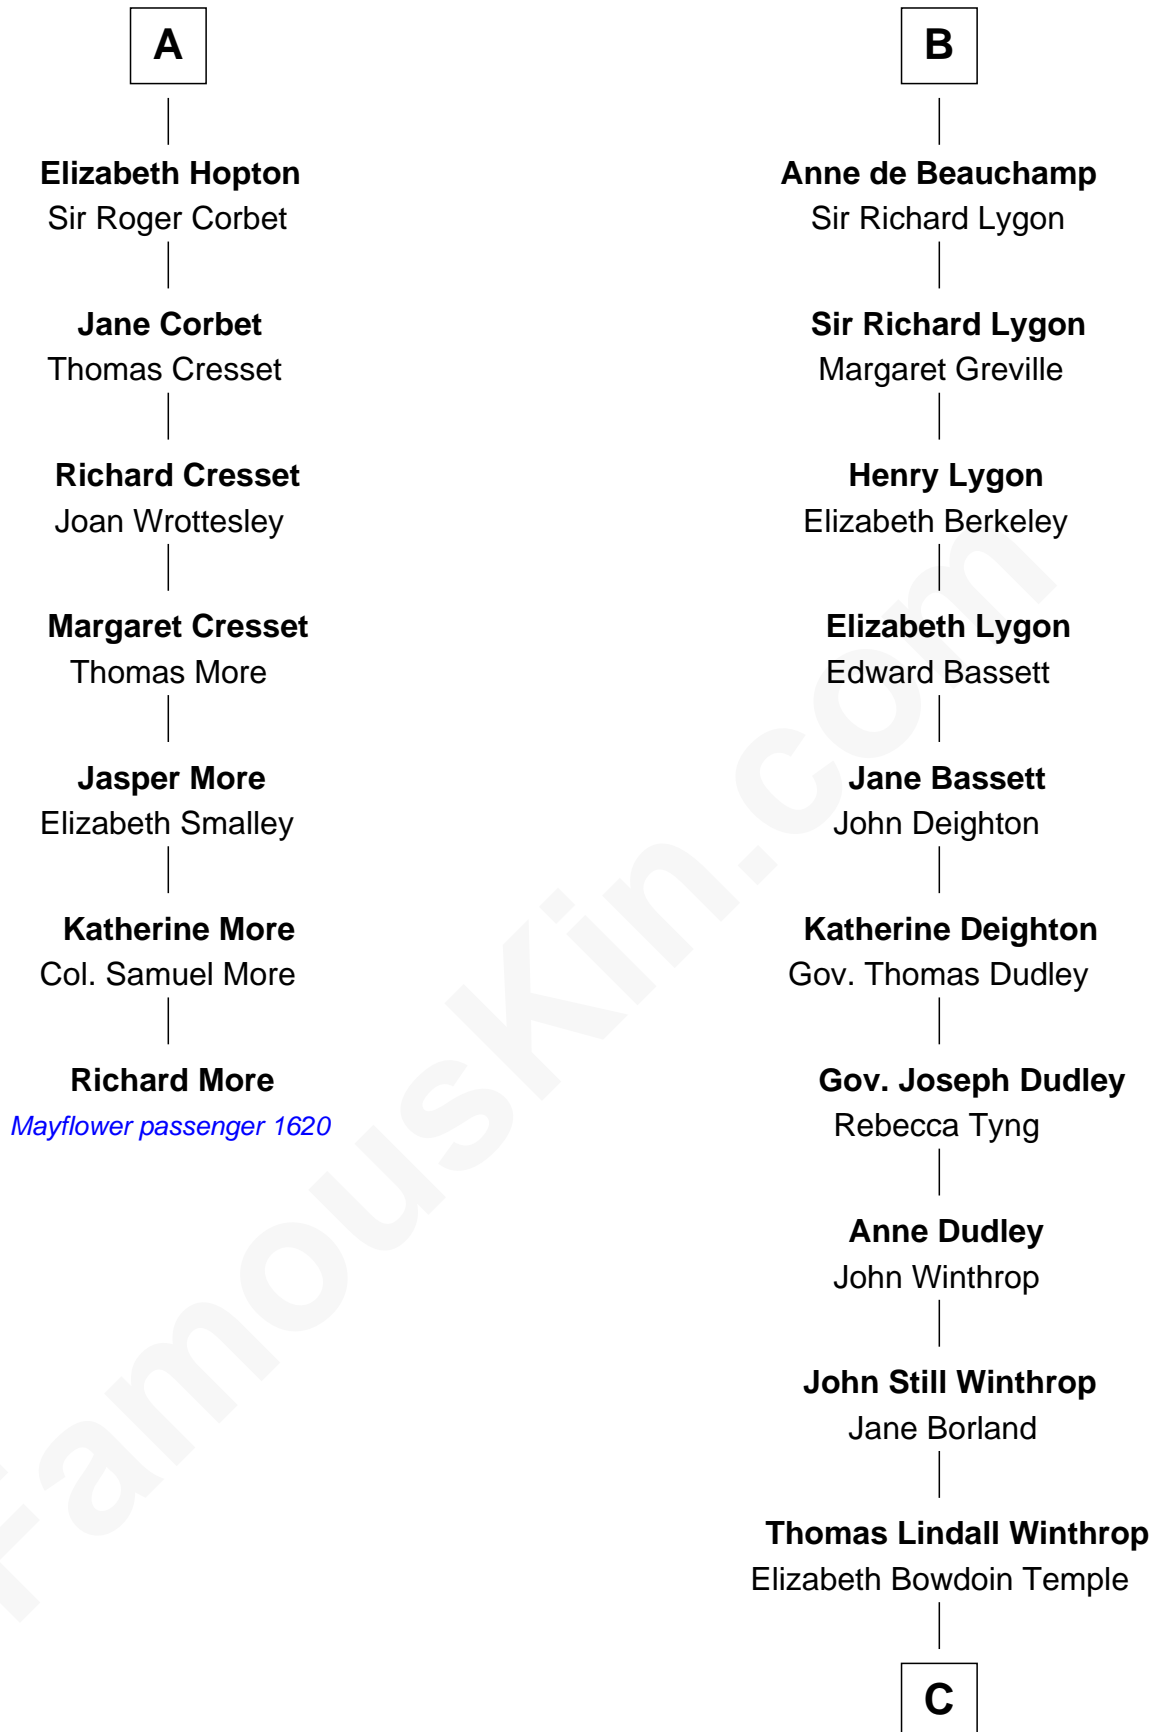

MAYFLOWER

FamousKin.com Relationship Chart of **Richard More**

(c1614 - c1696) *Mayflower passenger 1620*

13th cousin 8 times removed of

John Kerry

68th U.S. Secretary of State

John de Botetourte

Maud FitzThomas

Probable

Maud Botetourt

Reynold Grey

Sir Henry de Grey

Elizabeth Talbot

Richard Grey

Blanche de la Vache

Alice Grey

Sir Humphrey Stafford

Elizabeth Burdet

Sir Humphrey Stafford

Eleanor Aylesbury

Elizabeth Stafford

Sir Richard de Beauchamp

B

C

Robert Charles Winthrop
Elizabeth Cabot Blanchard

Robert Charles Winthrop
Elizabeth Mason

Margaret Tyndal Winthrop
James Grant Forbes

Rosemary Isabel Forbes
Richard John Kerry

John Kerry

68th U.S. Secretary of State