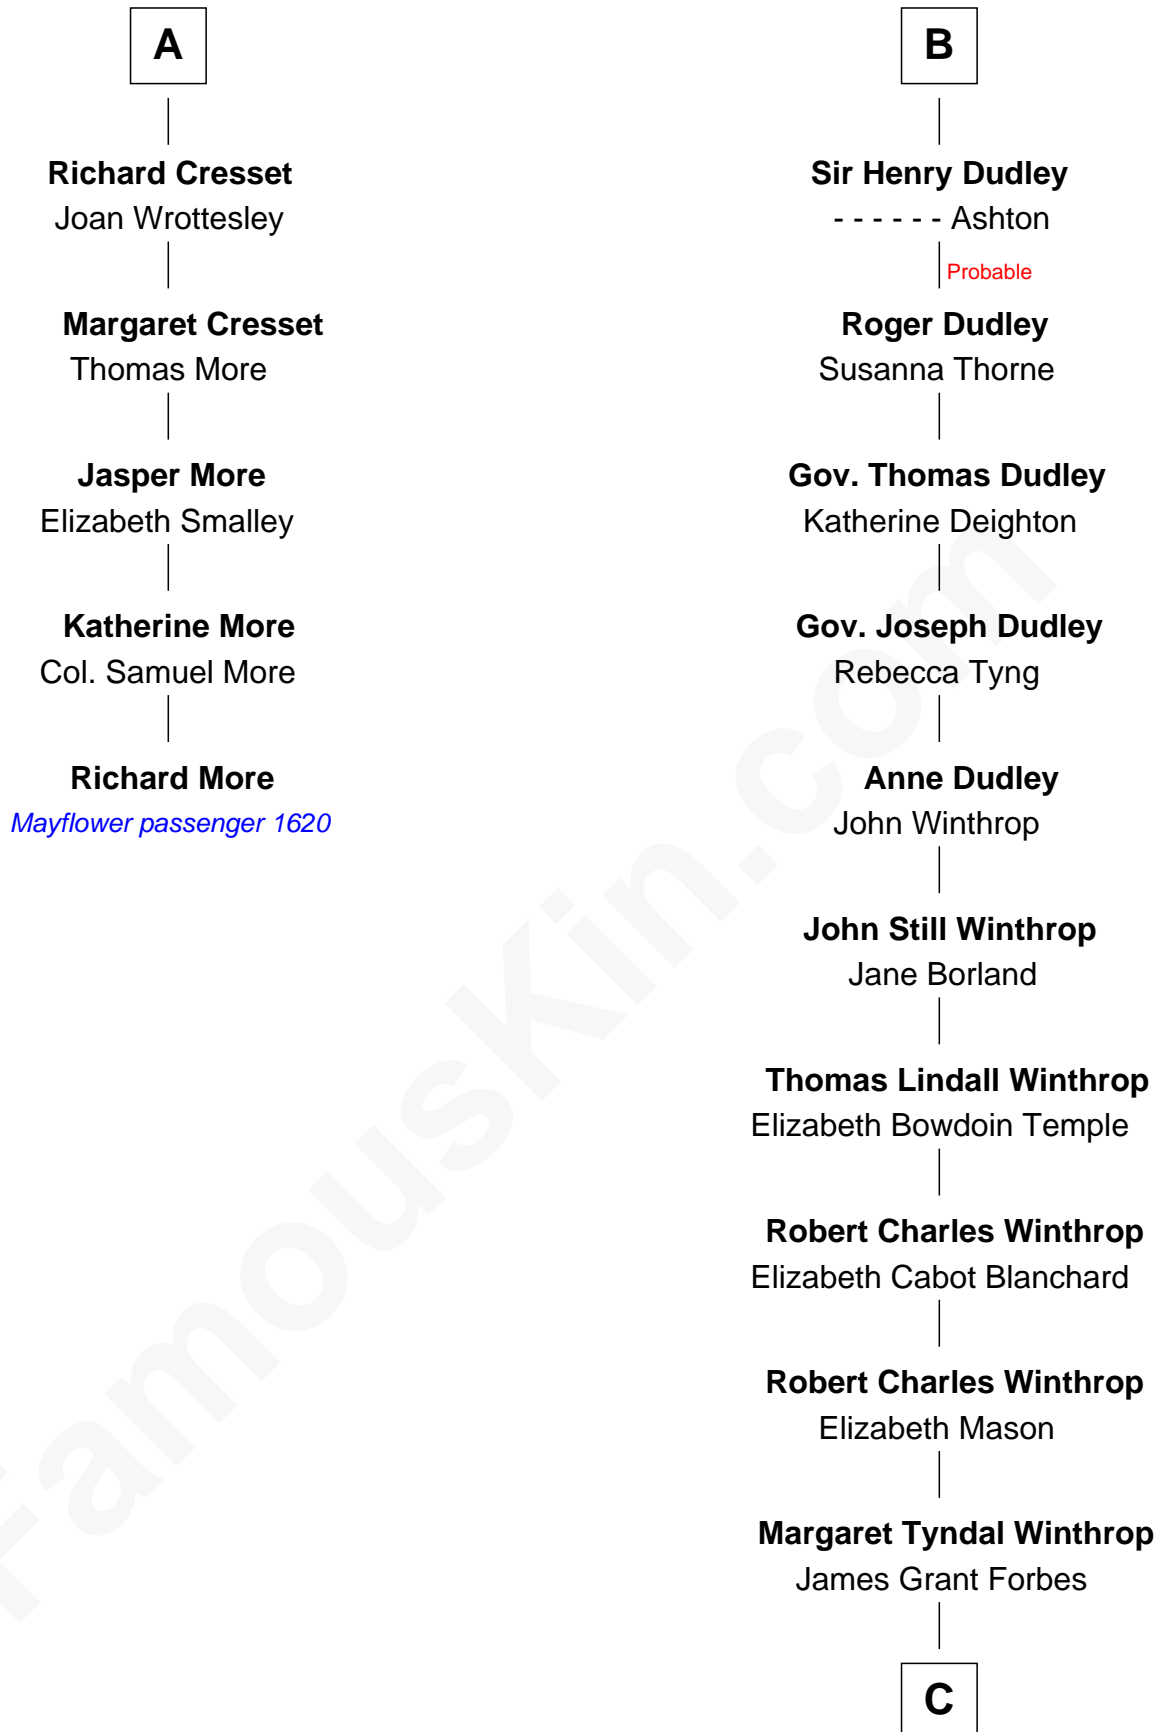

MAYFLOWER

FamousKin.com Relationship Chart of

Richard More

(c1614 - c1696) *Mayflower passenger 1620*

11th cousin 7 times removed of

John Kerry

68th U.S. Secretary of State

C

—
Rosemary Isabel Forbes

Richard John Kerry

—
John Kerry

68th U.S. Secretary of State

FamousKin.com