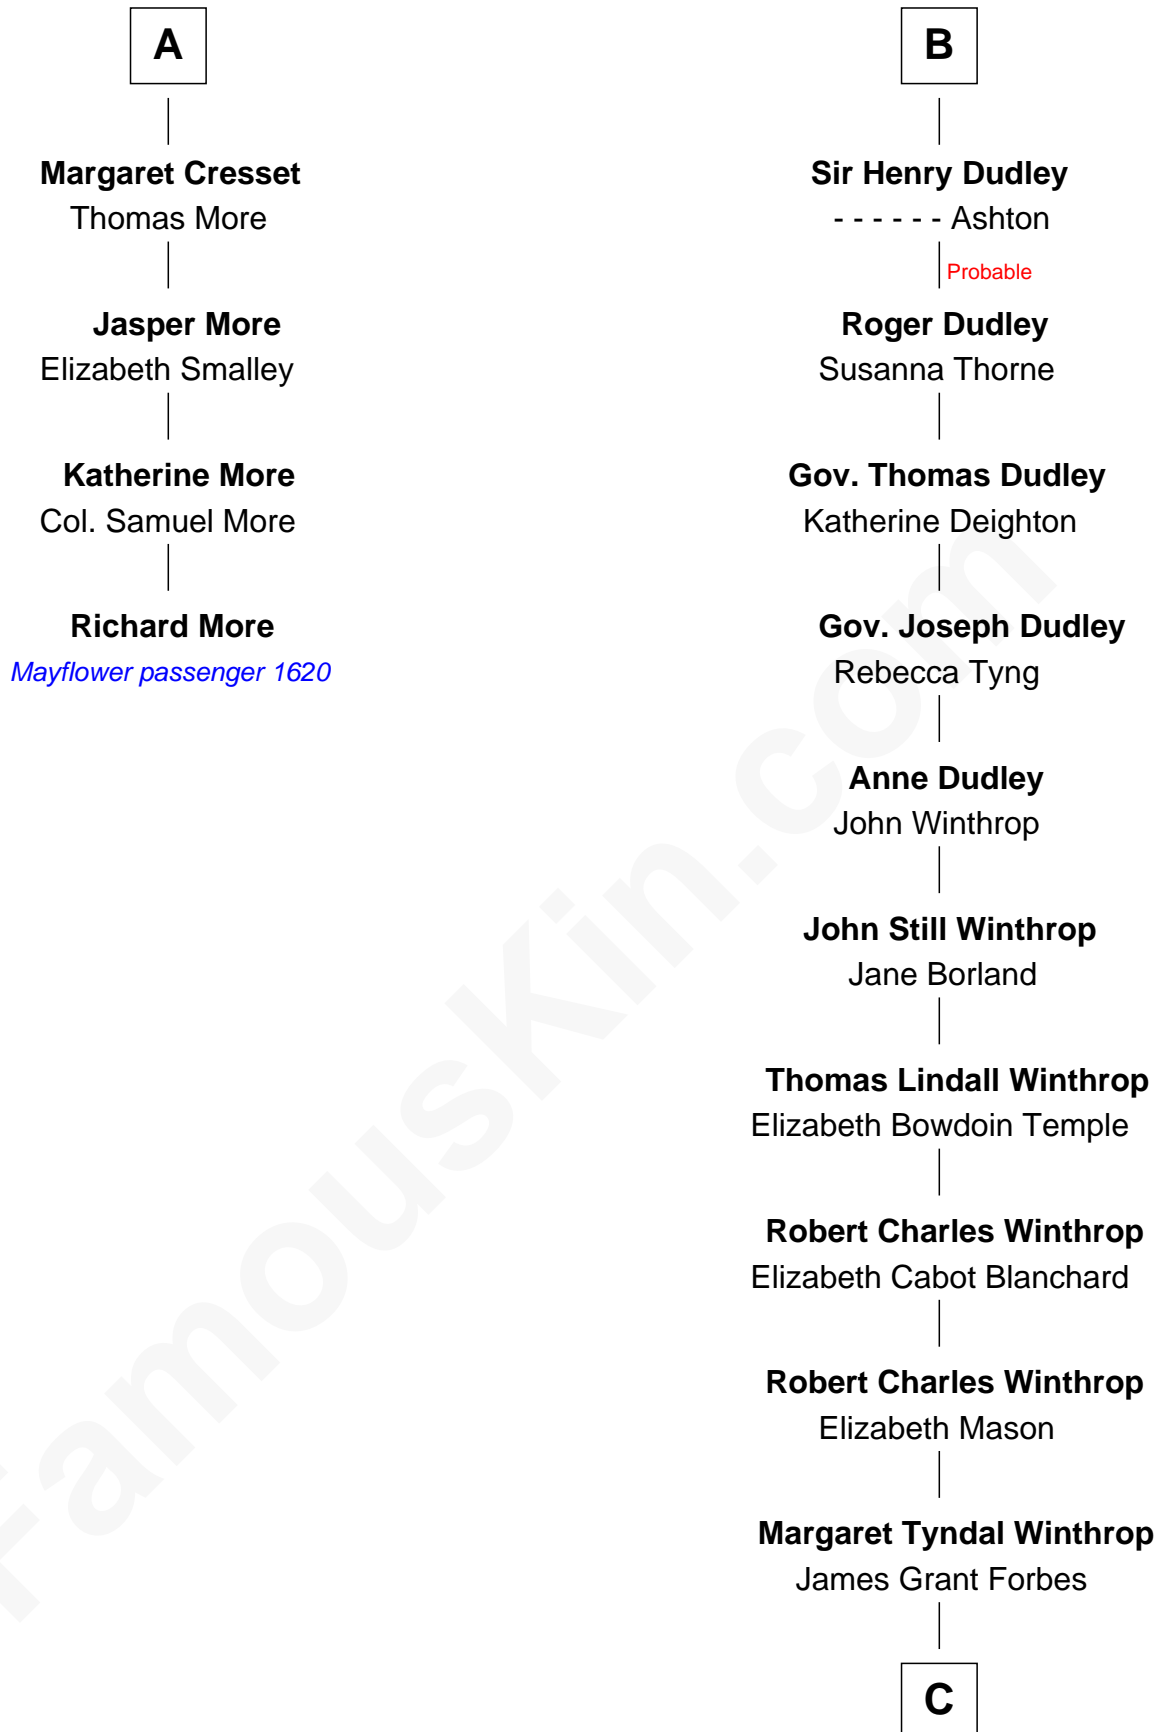

MAYFLOWER

FamousKin.com Relationship Chart of

Richard More

(c1614 - c1696) *Mayflower passenger 1620*

10th cousin 8 times removed of

John Kerry

68th U.S. Secretary of State

Ralph de Stafford

Joan Wrottesley
Richard Cresset

A

Beatrice de Stafford
Thomas de Ros

Margaret de Ros
Sir Reynold Grey

Margaret Grey
Sir William Bonville

William Bonville
Elizabeth Harington

William Bonville
Katherine Neville

Cecily Bonville
Thomas Grey

Cecily Grey
Sir John Sutton

B

C

—
Rosemary Isabel Forbes

Richard John Kerry

—
John Kerry

68th U.S. Secretary of State