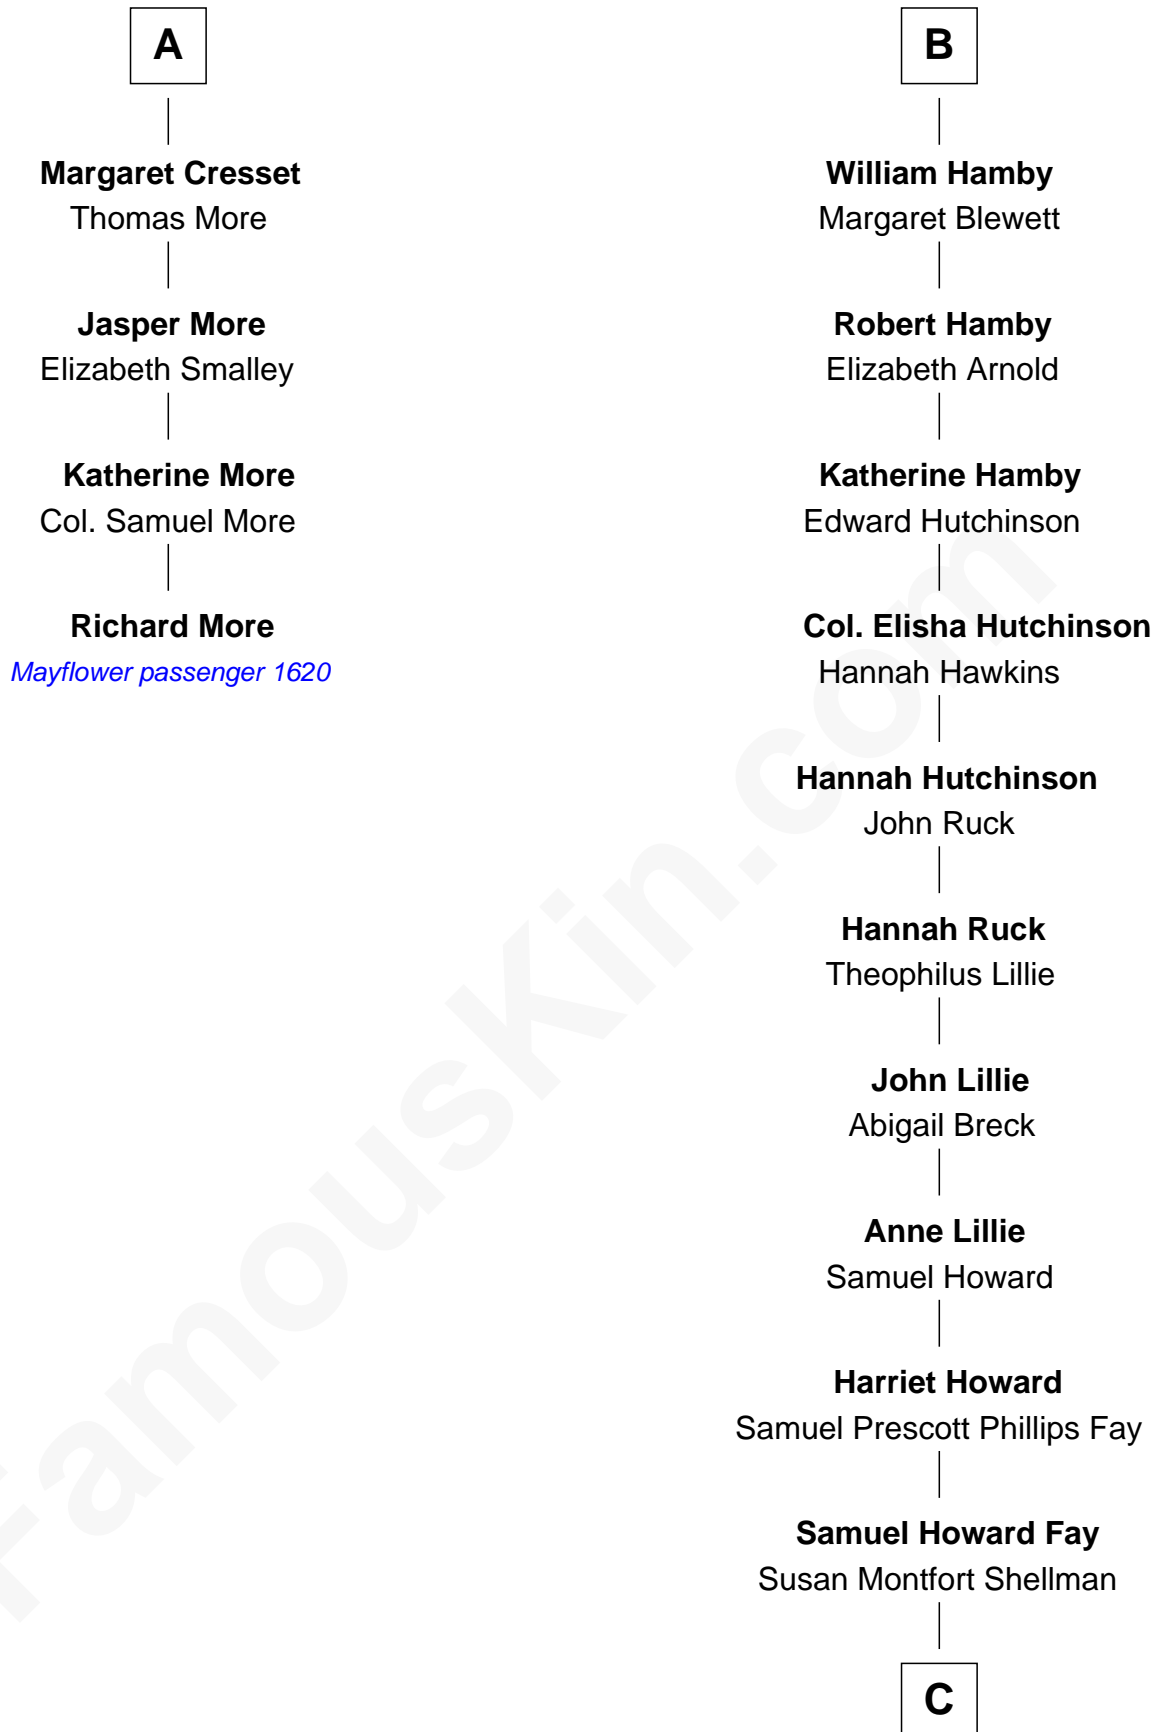

MAYFLOWER

FamousKin.com Relationship Chart of

Richard More

(c1614 - c1696) Mayflower passenger 1620

10th cousin 11 times removed of

Jeb Bush

43rd Governor of Florida

Sir Philip le Despencer

Hawise le Despencer

Sir Andrew Luttrell

Sir Andrew Luttrell

Joan Tailboys

Hawise Luttrell

Sir Godfrey Hilton

Sir Godfrey Hilton

Margery Willoughby

Elizabeth Hilton

Richard Thimbleby

Anne Thimbleby

John Booth

Eleanor Booth

Edward Hamby

B

C