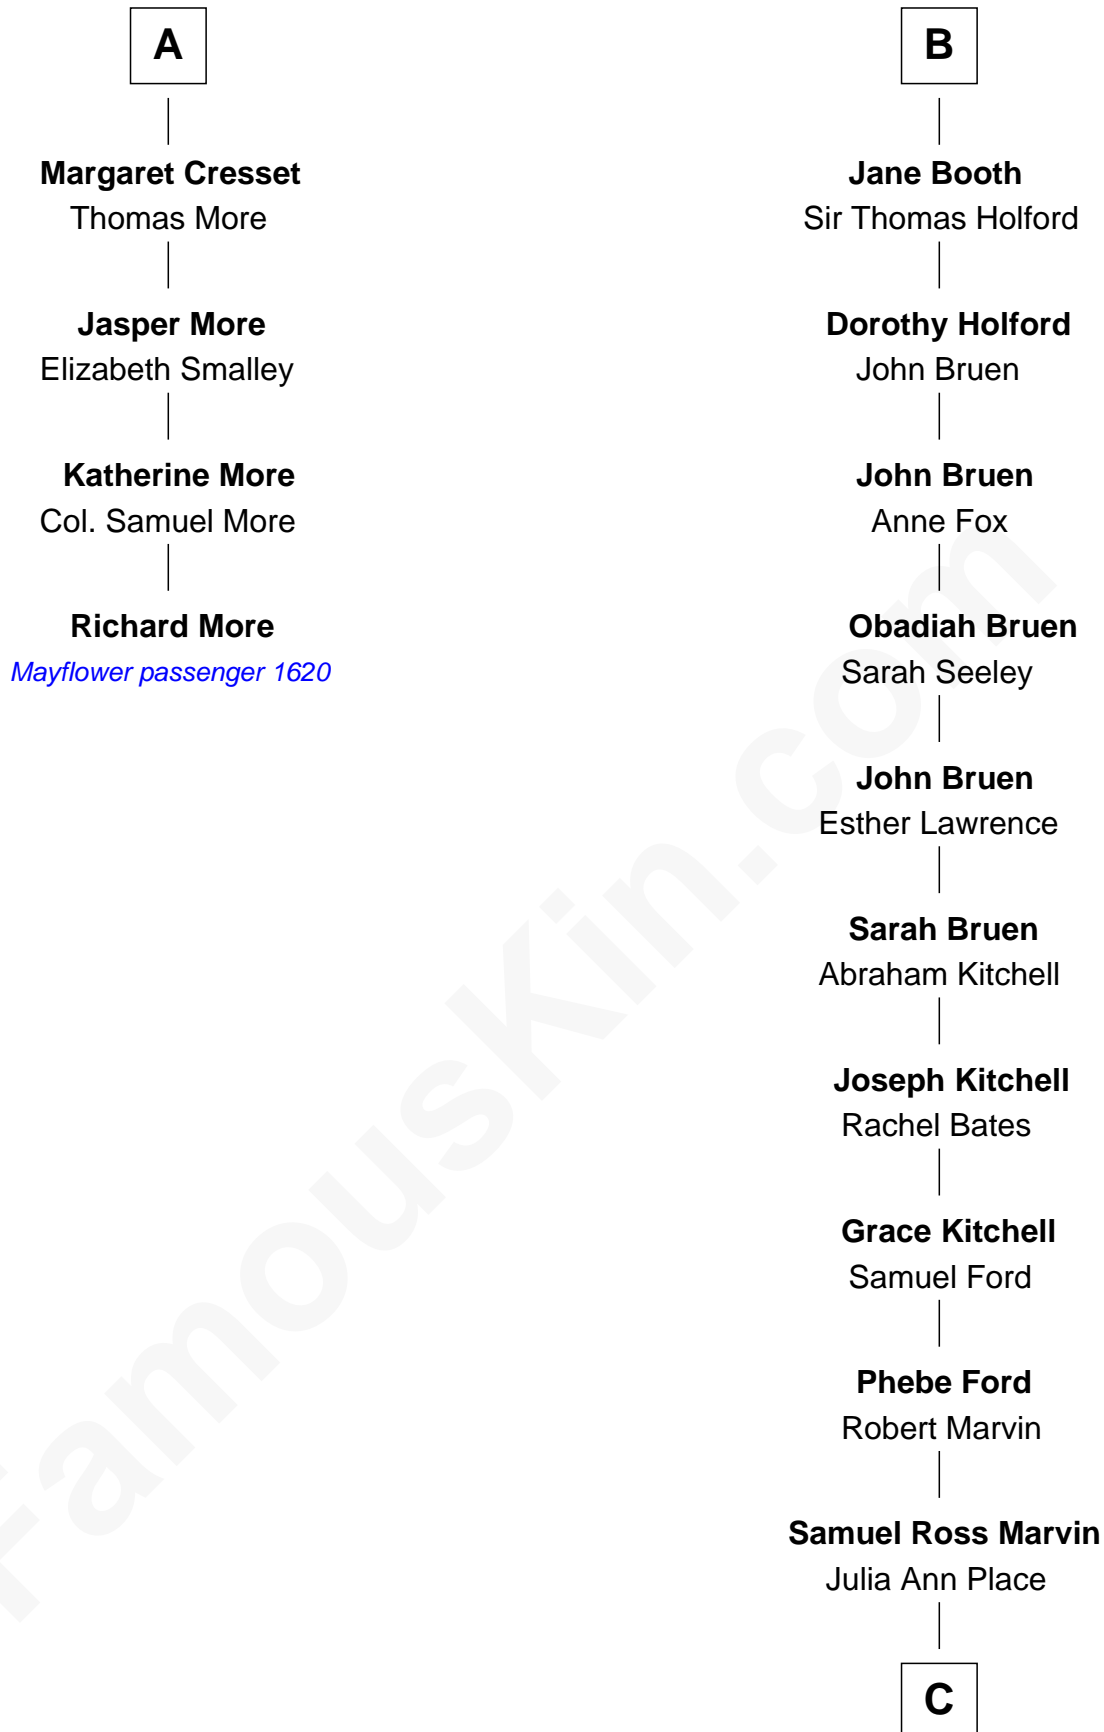

MAYFLOWER

FamousKin.com Relationship Chart of

Richard More

(c1614 - c1696) Mayflower passenger 1620

10th cousin 11 times removed of

Jeb Bush

43rd Governor of Florida

Ralph de Stafford

Philippe Neville
Sir Thomas Dacre

Maud de Swinnerton
Sir John Savage

Joan Dacre
Thomas Clifford

Margaret Savage
Sir John Dutton

Matilda Clifford
Sir Edmund Sutton

Maude Dutton
Sir William Booth

Dorothy Sutton
Richard Wrottesley

Sir George Booth
Katherine Montfort

Joan Wrottesley
Richard Cresset

Sir William Booth
Ellen Montgomery

A

B

C

Jerome Place Marvin

Martha Ann Stokes