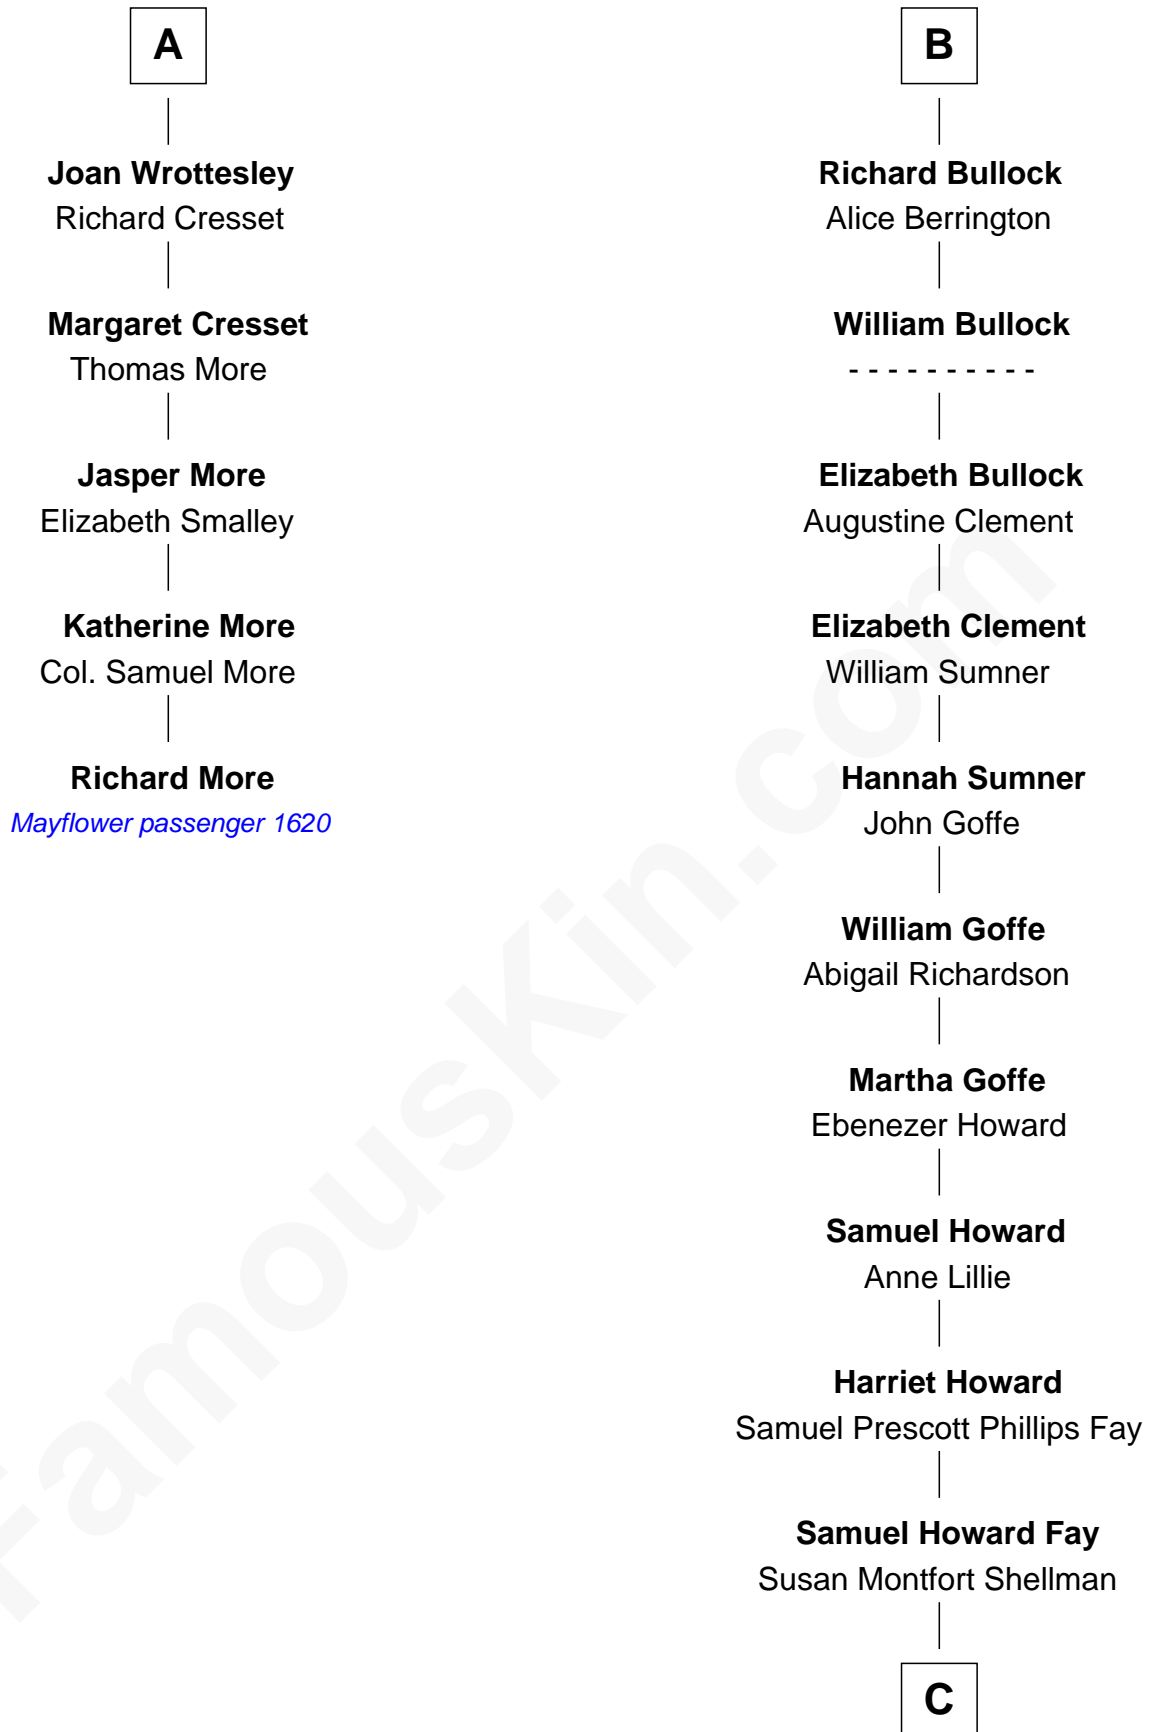

MAYFLOWER

FamousKin.com Relationship Chart of

Richard More

(c1614 - c1696) Mayflower passenger 1620

11th cousin 10 times removed of

Jeb Bush

43rd Governor of Florida

C

Harriet Eleanor Fay
Rev. James Smith Bush

Samuel Prescott Bush
Flora Sheldon

Prescott Sheldon Bush
Dorothy Wear Walker

George Herbert Walker Bush
Barbara Pierce

Jeb Bush
43rd Governor of Florida

FamousKin.com