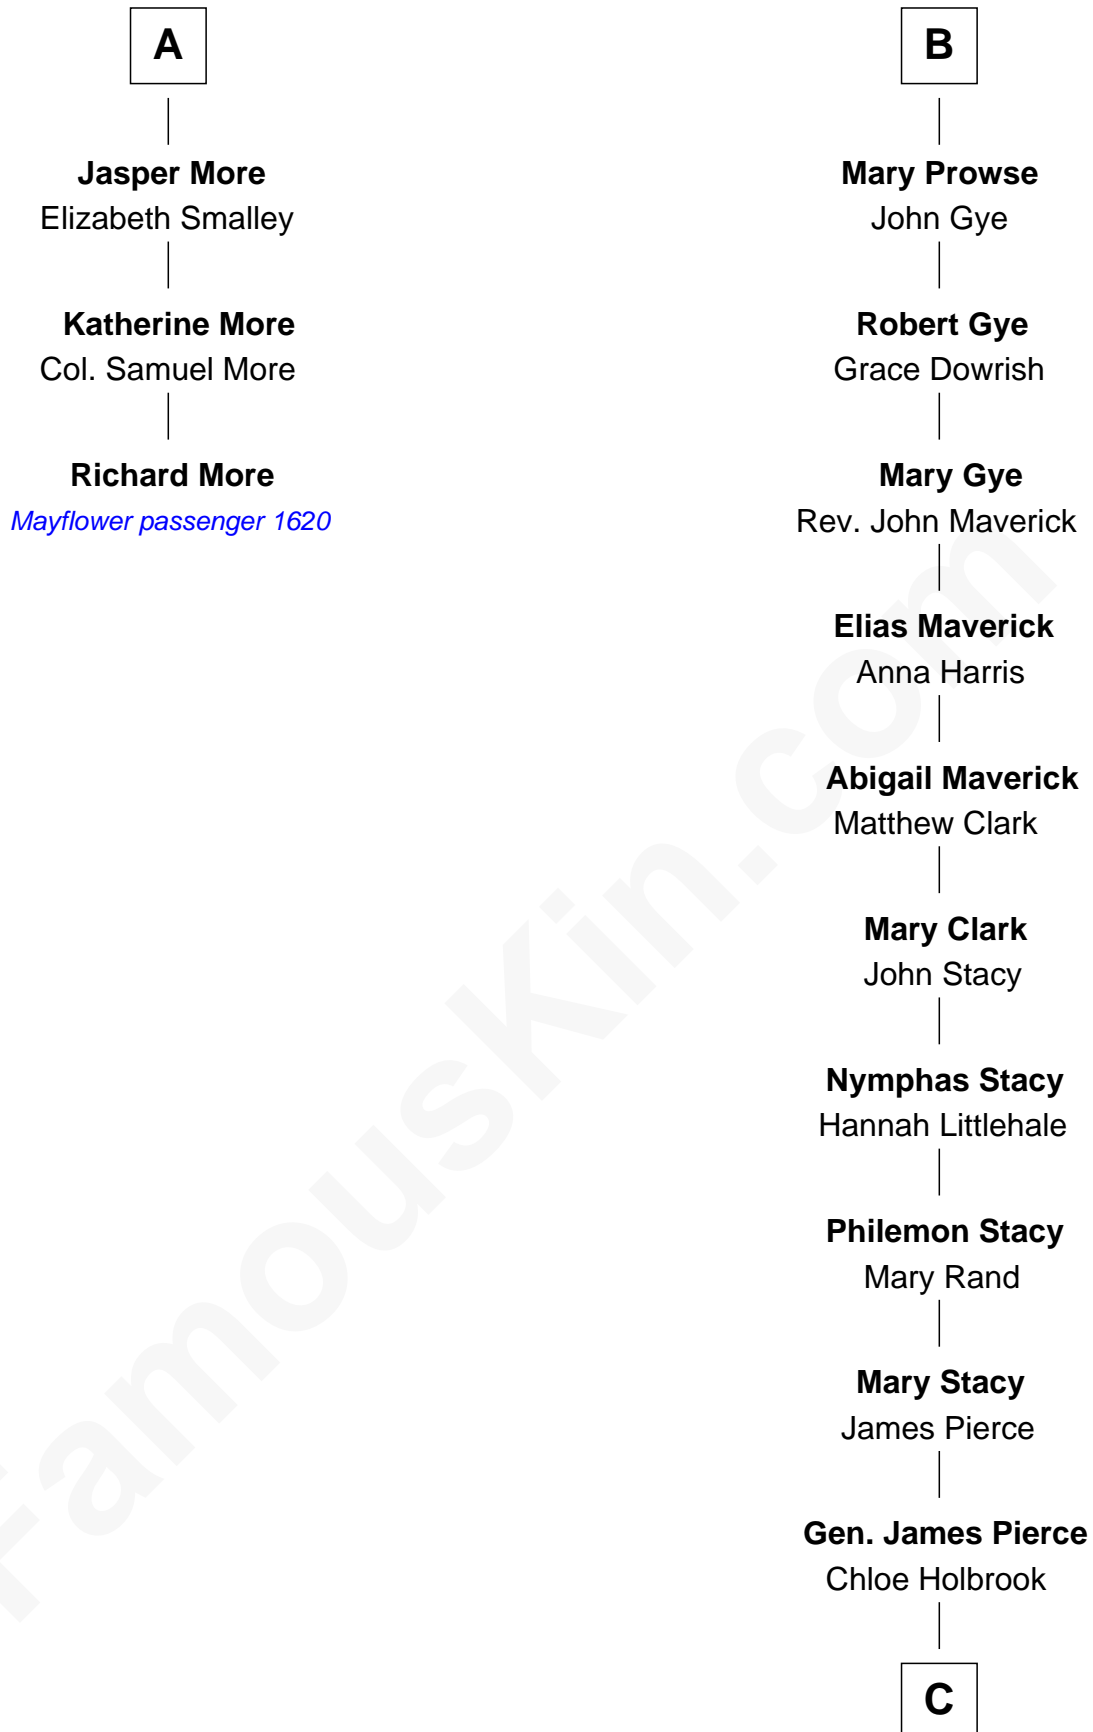

MAYFLOWER

FamousKin.com Relationship Chart of

Richard More

(c1614 - c1696) Mayflower passenger 1620

9th cousin 12 times removed of

Jeb Bush

43rd Governor of Florida

Sir Maurice de Berkeley

Milicent de Berkeley

John Maltravers

Sir John Maltravers

Gwenthin - - - - -

Eleanor Maltravers

John Fitzalan

Joan Fitzalan

Sir William Echyngam

Joan Echyngam

Sir John Bayntun

Henry Bayntun

- - - - -

Jane Bayntun

Thomas Prowse

B

C

Jonas James Pierce

Kate Pritzel

Scott Pierce

Mabel Marvin

Marvin Pierce

Pauline Robinson

Barbara Pierce

George Herbert Walker Bush