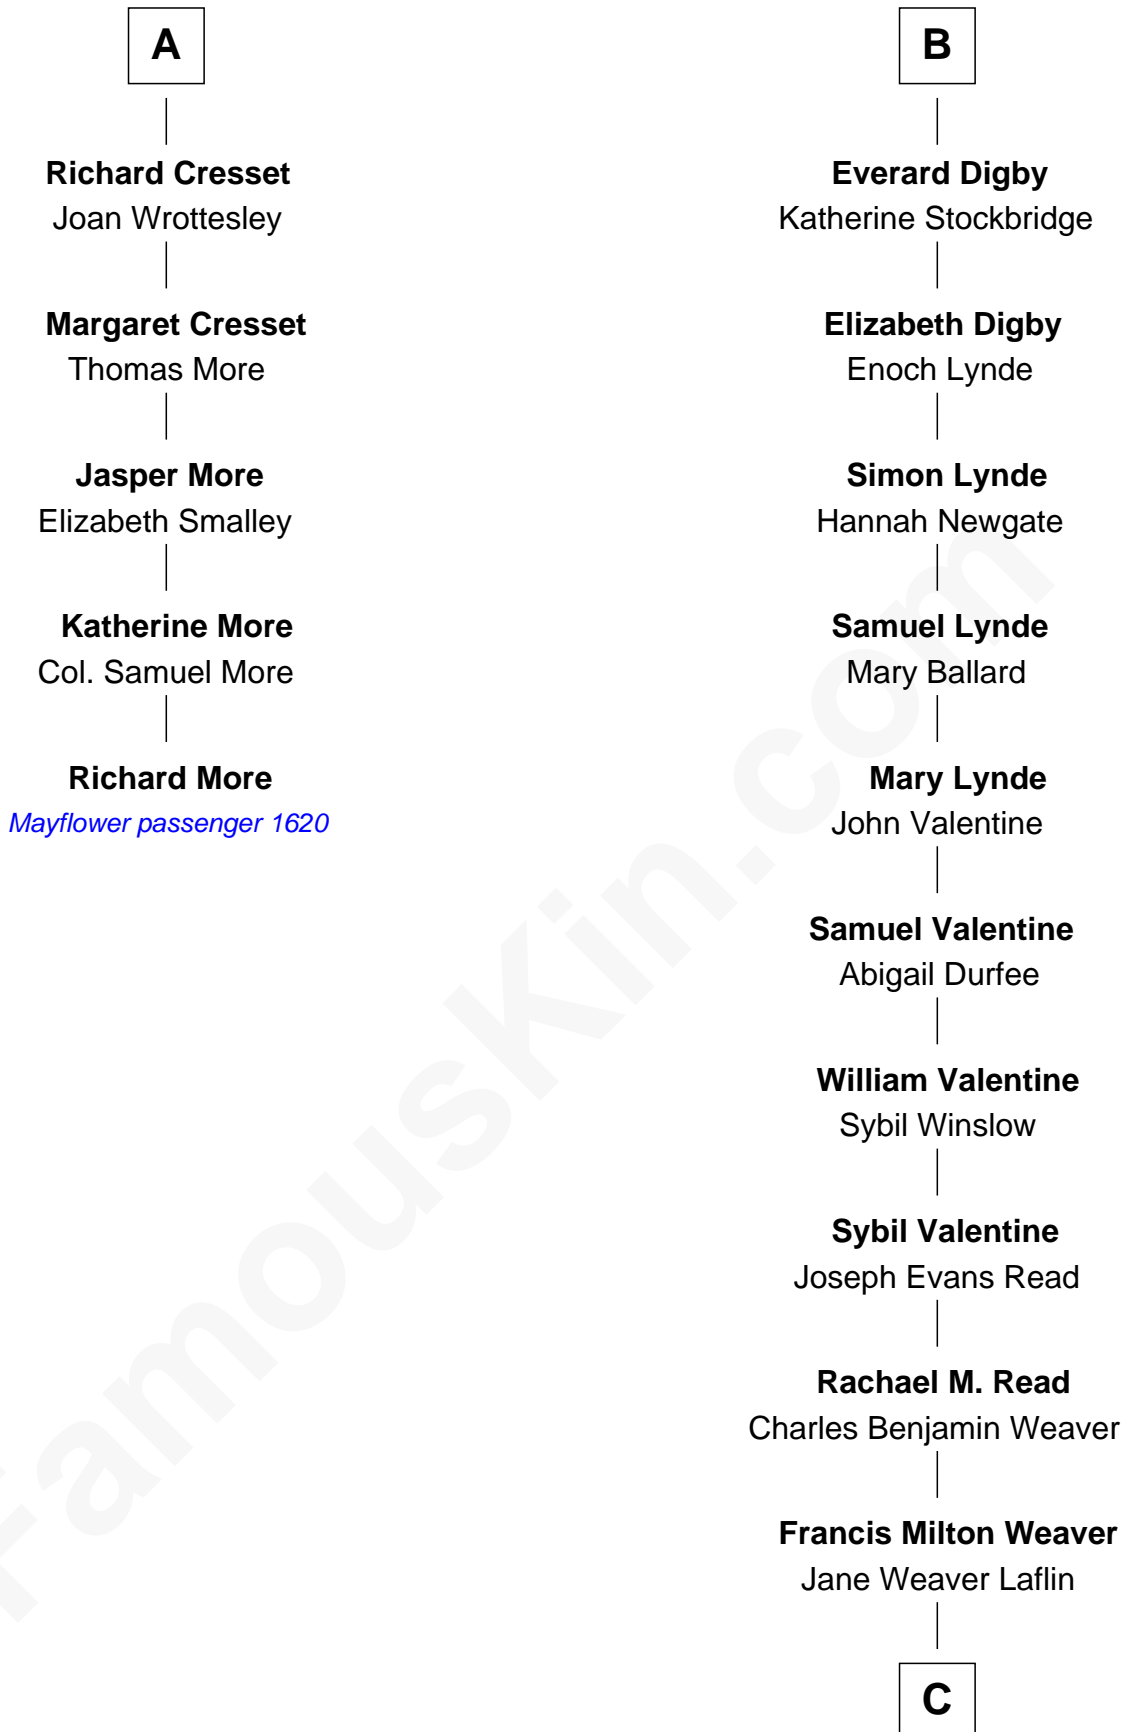

MAYFLOWER

FamousKin.com Relationship Chart of

Richard More

(c1614 - c1696) *Mayflower* passenger 1620

11th cousin 8 times removed of

Sigourney Weaver

Movie Actress

C

|
Sylvester Laflin Weaver

Amabel Dixon

|
Sylvester Laflin Weaver
Desiree Mary Lucy Hawkins

|
Sigourney Weaver

Movie Actress

FamousKin.com