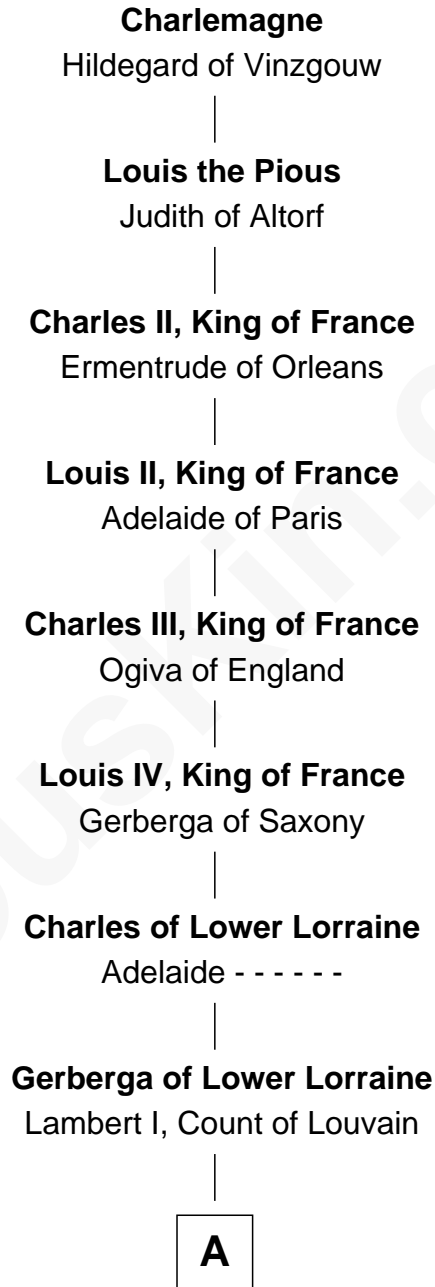

MAYFLOWER

FamousKin.com Relationship Chart of

Richard More

(c1614 - c1696) Mayflower passenger 1620

24th Great-grandson of

Charlemagne

King of the Franks

A

Lambert II, Count of Louvain

Oda of Lorraine

Henry II, Count of Louvain

Adela of Orthen

Gottfried I, Count of Louvain

Ide de Chiny

Alice of Louvain

William d'Aubenev