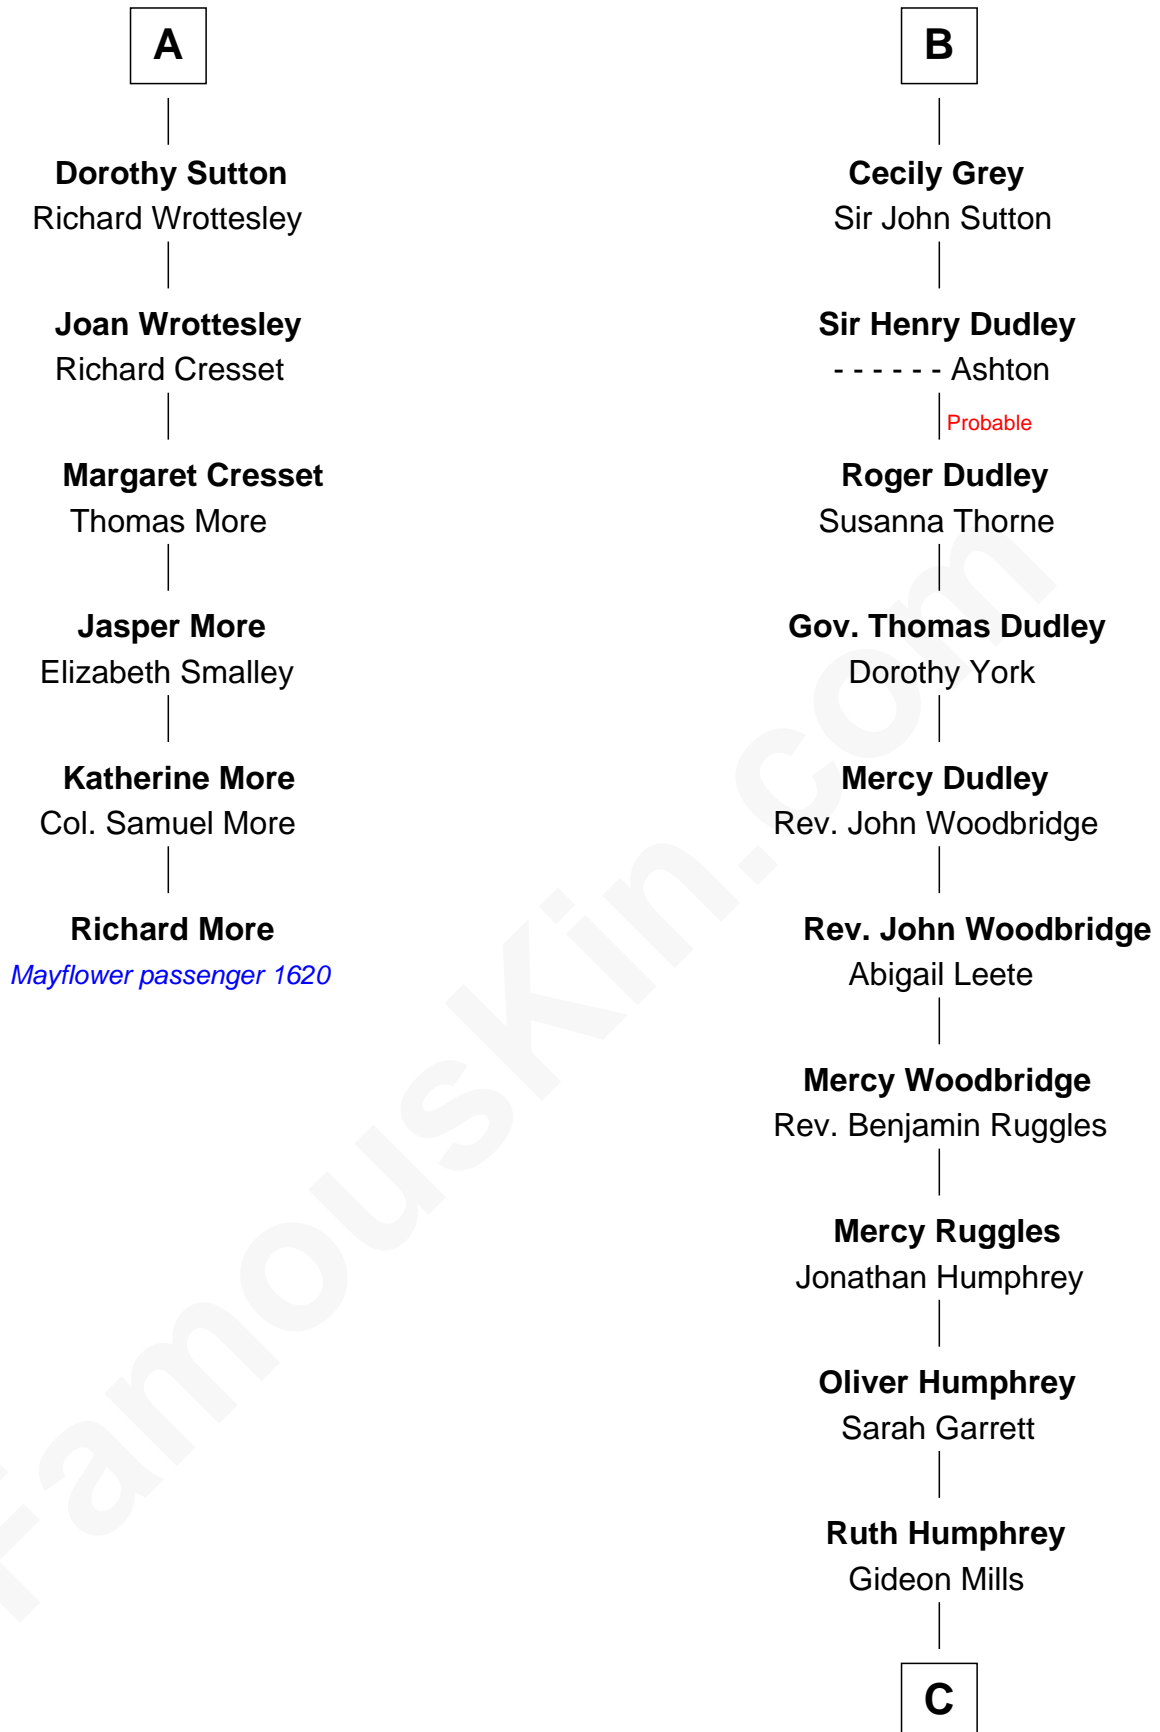

MAYFLOWER

FamousKin.com Relationship Chart of

Richard More

(c1614 - c1696) Mayflower passenger 1620

12th cousin 6 times removed of

John Brown

American Abolitionist

Bartholomew de Badlesmere

Margaret de Clare

Elizabeth de Badlesmere

Sir Edmund Mortimer

Sir Roger de Mortimer

Philippa de Montagu

Edmund Mortimer

Philippa Plantagenet

Elizabeth Mortimer

Margery de Badlesmere

Sir William de Ros

Thomas de Ros

Beatrice de Stafford

Margaret de Ros

Sir Reynold Grey

Margaret Grey

Sir William Bonville

William Bonville

Elizabeth Harington

William Bonville

Katherine Neville

Cecily Bonville

Thomas Grey

B

C