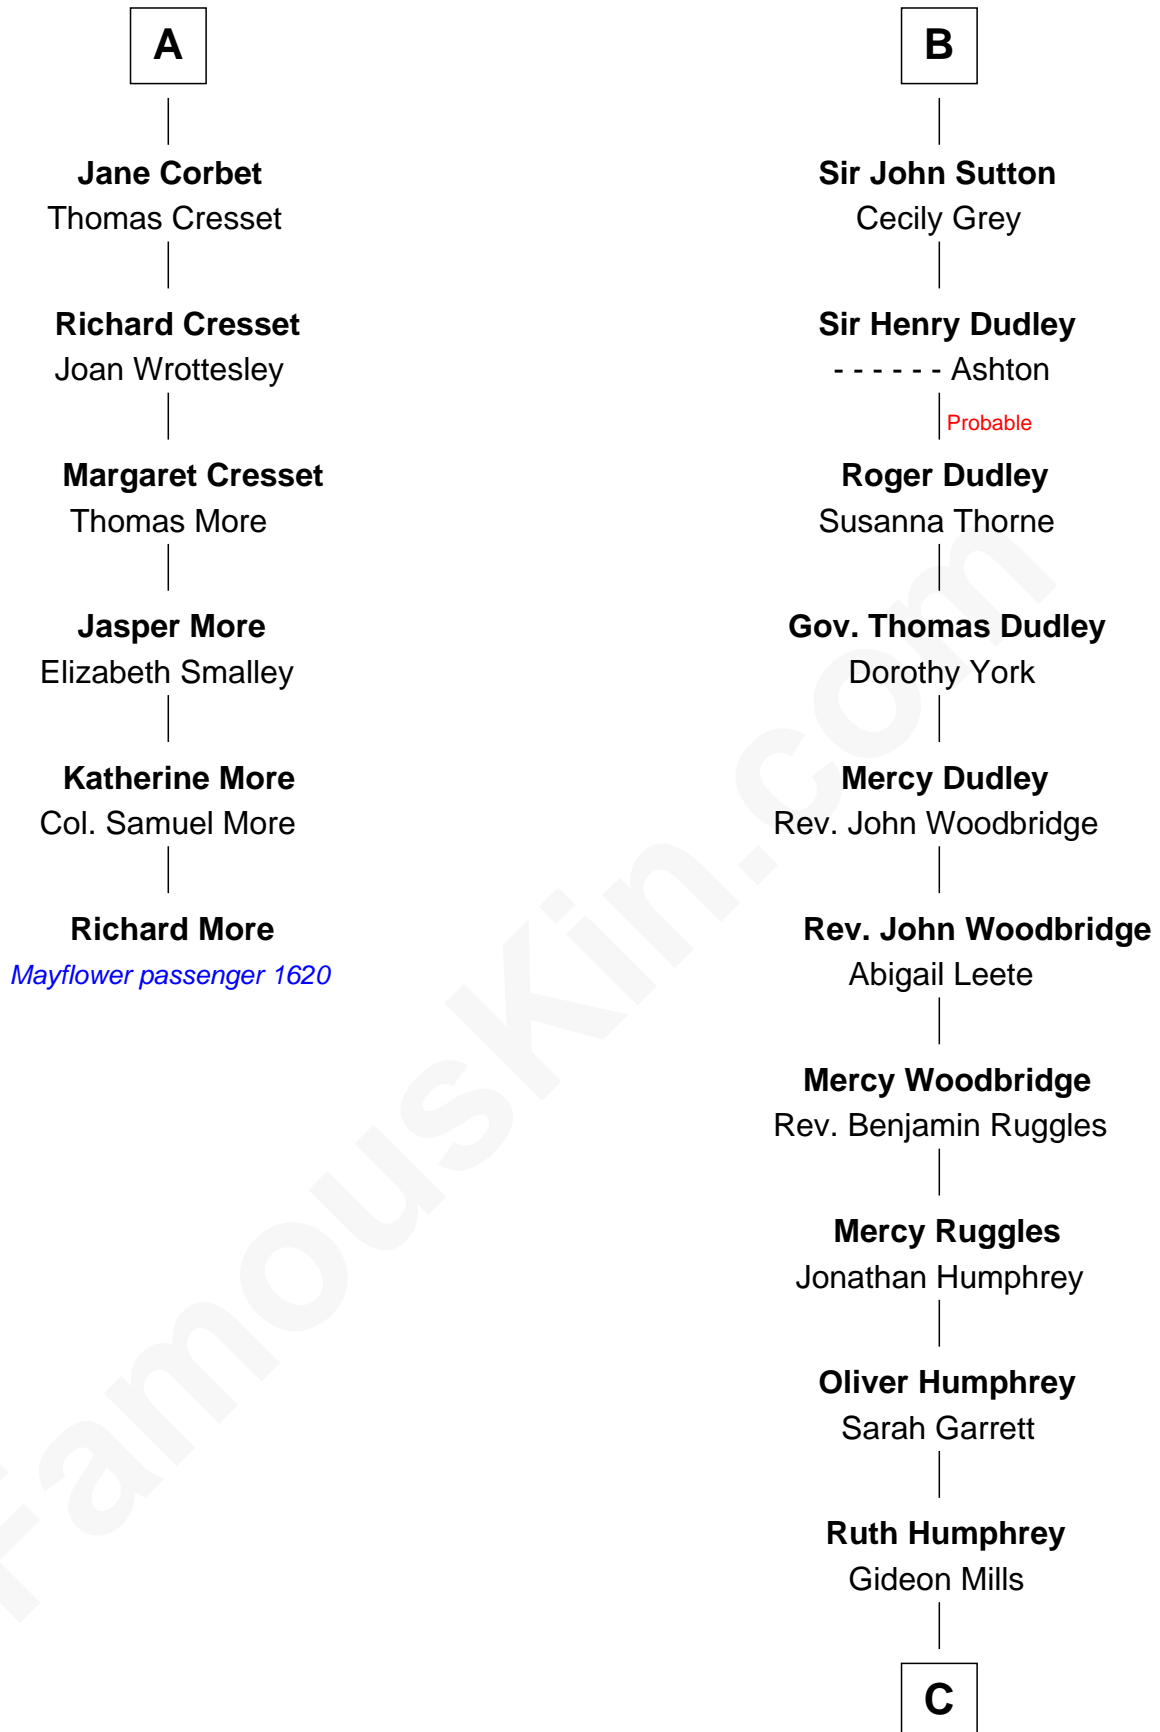

MAYFLOWER

FamousKin.com Relationship Chart of

Richard More

(c1614 - c1696) Mayflower passenger 1620

12th cousin 6 times removed of

John Brown

American Abolitionist

Margaret of France
Edward I, King of England

C

Ruth Mills
Owen Brown

John Brown
American Abolitionist

FamousKin.com