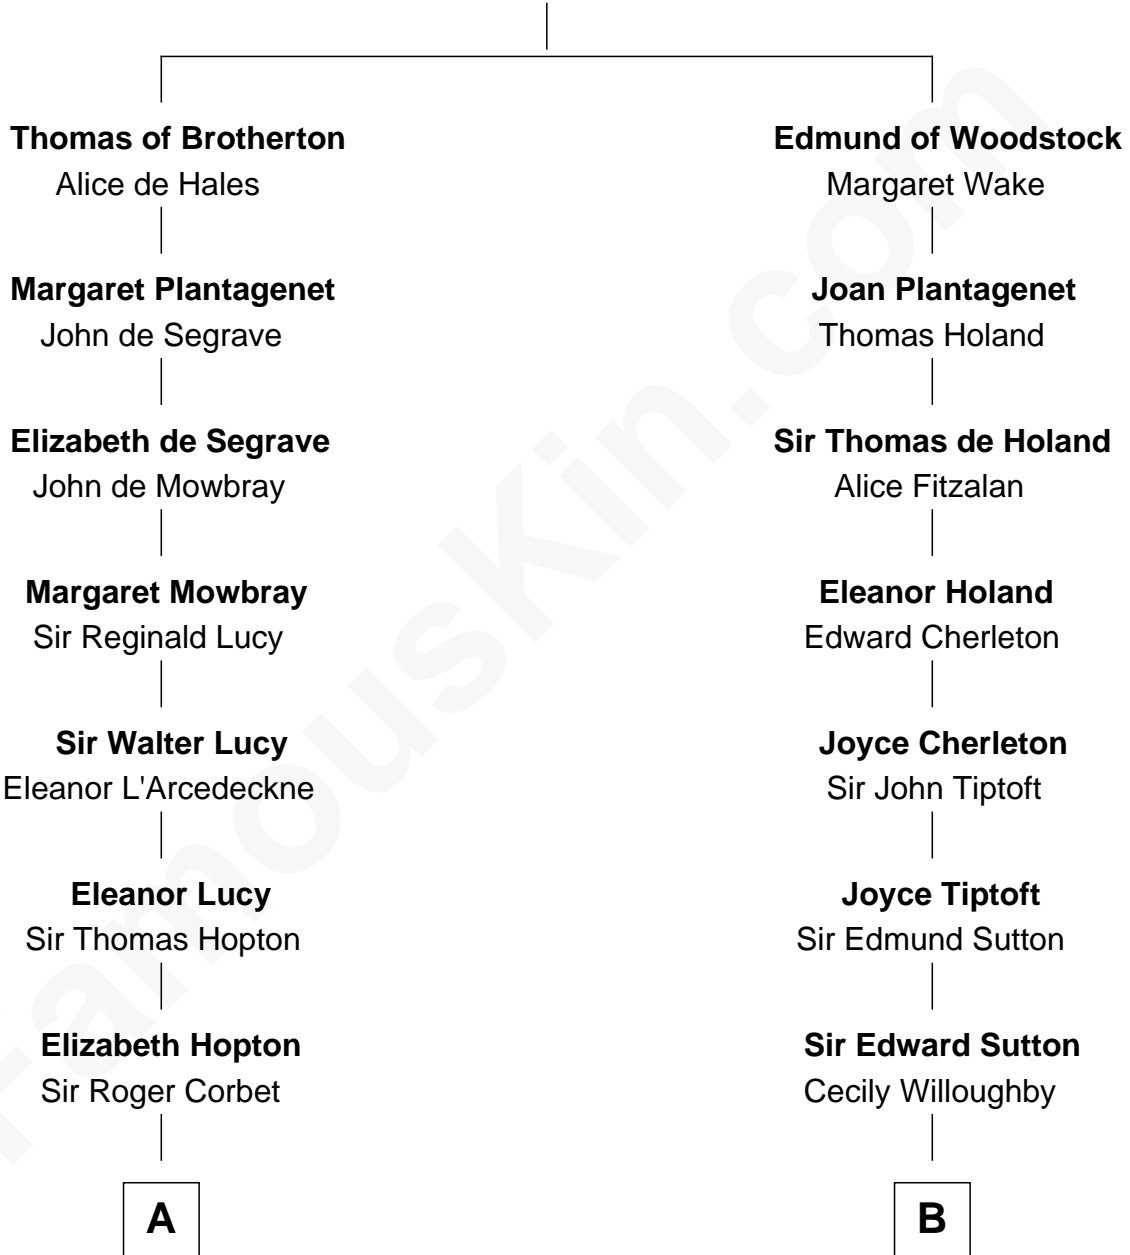

MAYFLOWER

FamousKin.com Relationship Chart of

Richard More

(c1614 - c1696) Mayflower passenger 1620

12th cousin 6 times removed of

John Brown

American Abolitionist

Margaret of France
Edward I, King of England

C

Ruth Mills
Owen Brown

John Brown
American Abolitionist

FamousKin.com