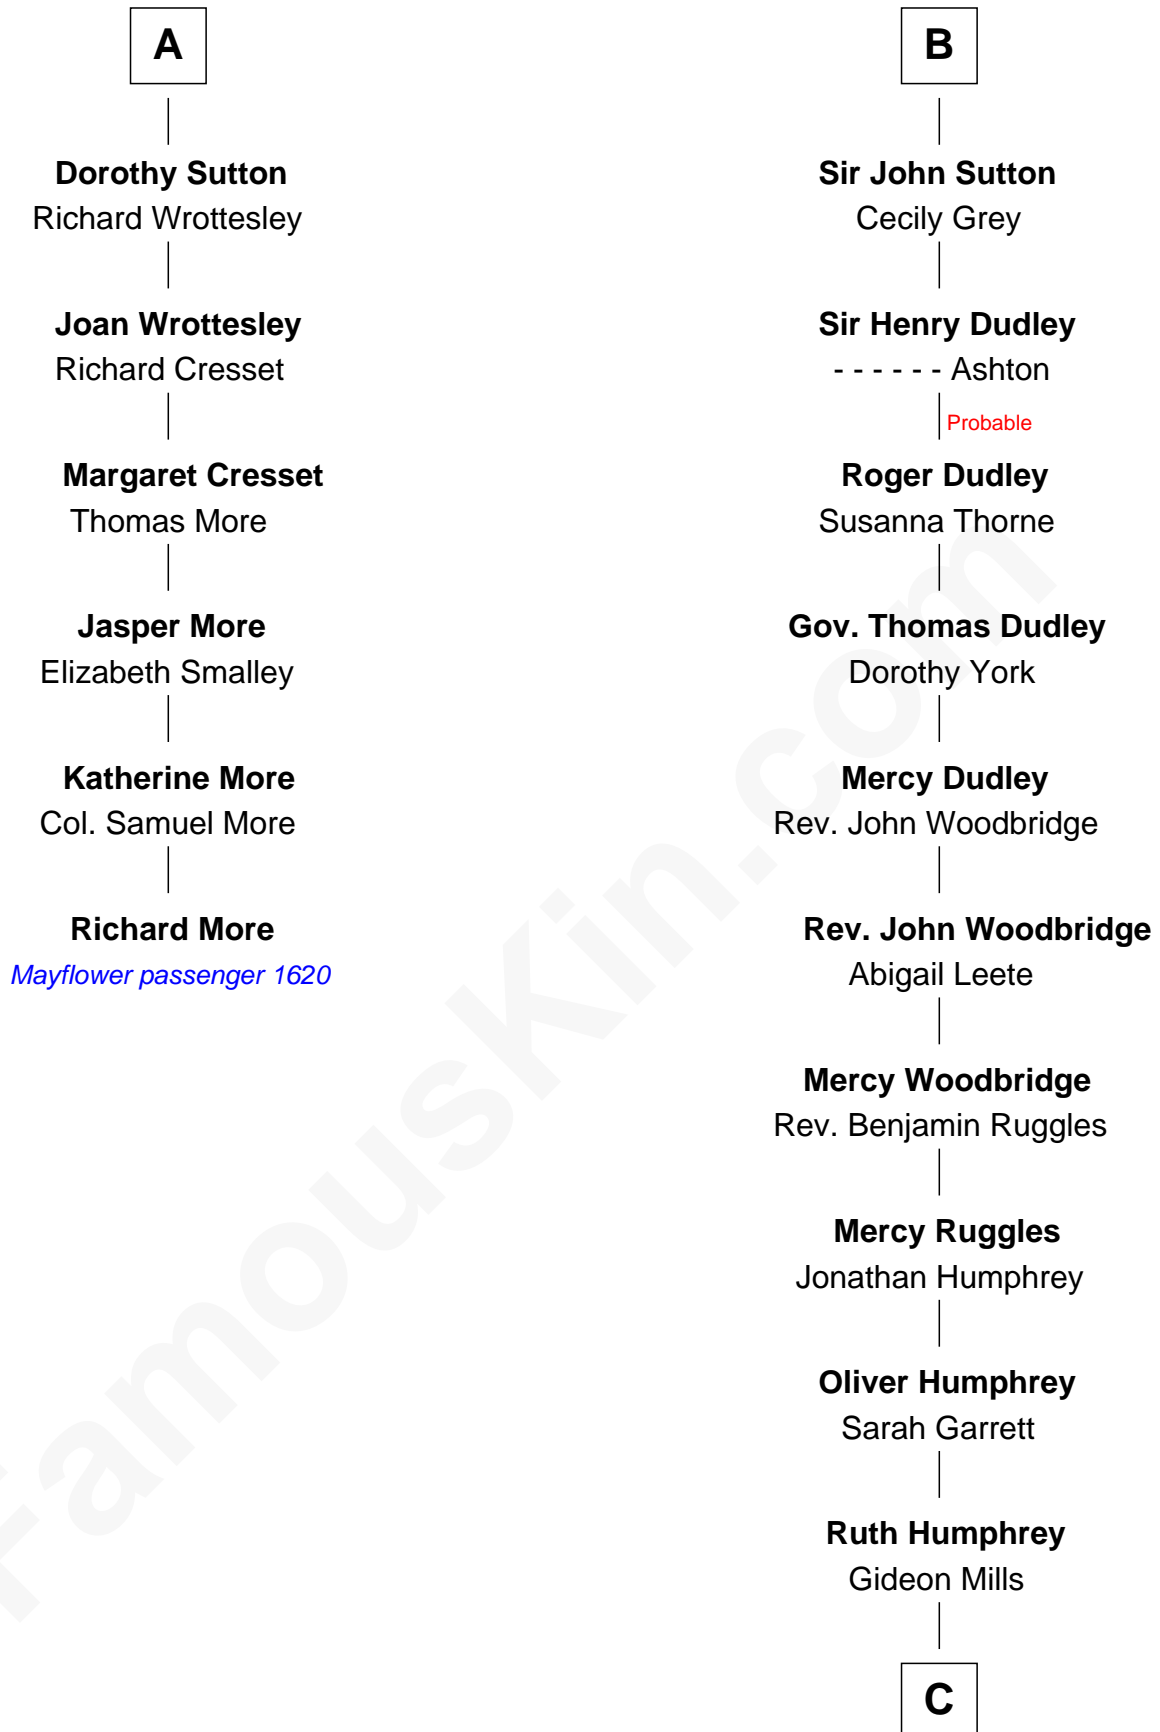

MAYFLOWER

FamousKin.com Relationship Chart of

Richard More

(c1614 - c1696) Mayflower passenger 1620

12th cousin 6 times removed of

John Brown

American Abolitionist

Sir James de Audley

Ela Longespee

Sir Hugh I de Audley

Iseult de Mortimer

Alice de Audley

Sir Ralph de Neville

Margaret de Neville

Sir Henry Percy

Sir Henry Percy

Katherine Neville

Sir Thomas Strangeways

Joan Strangeways

Sir William Willoughby

Cecily Willoughby

Sir Edward Sutton

B

C

Ruth Mills
Owen Brown

John Brown
American Abolitionist

FamousKin.com