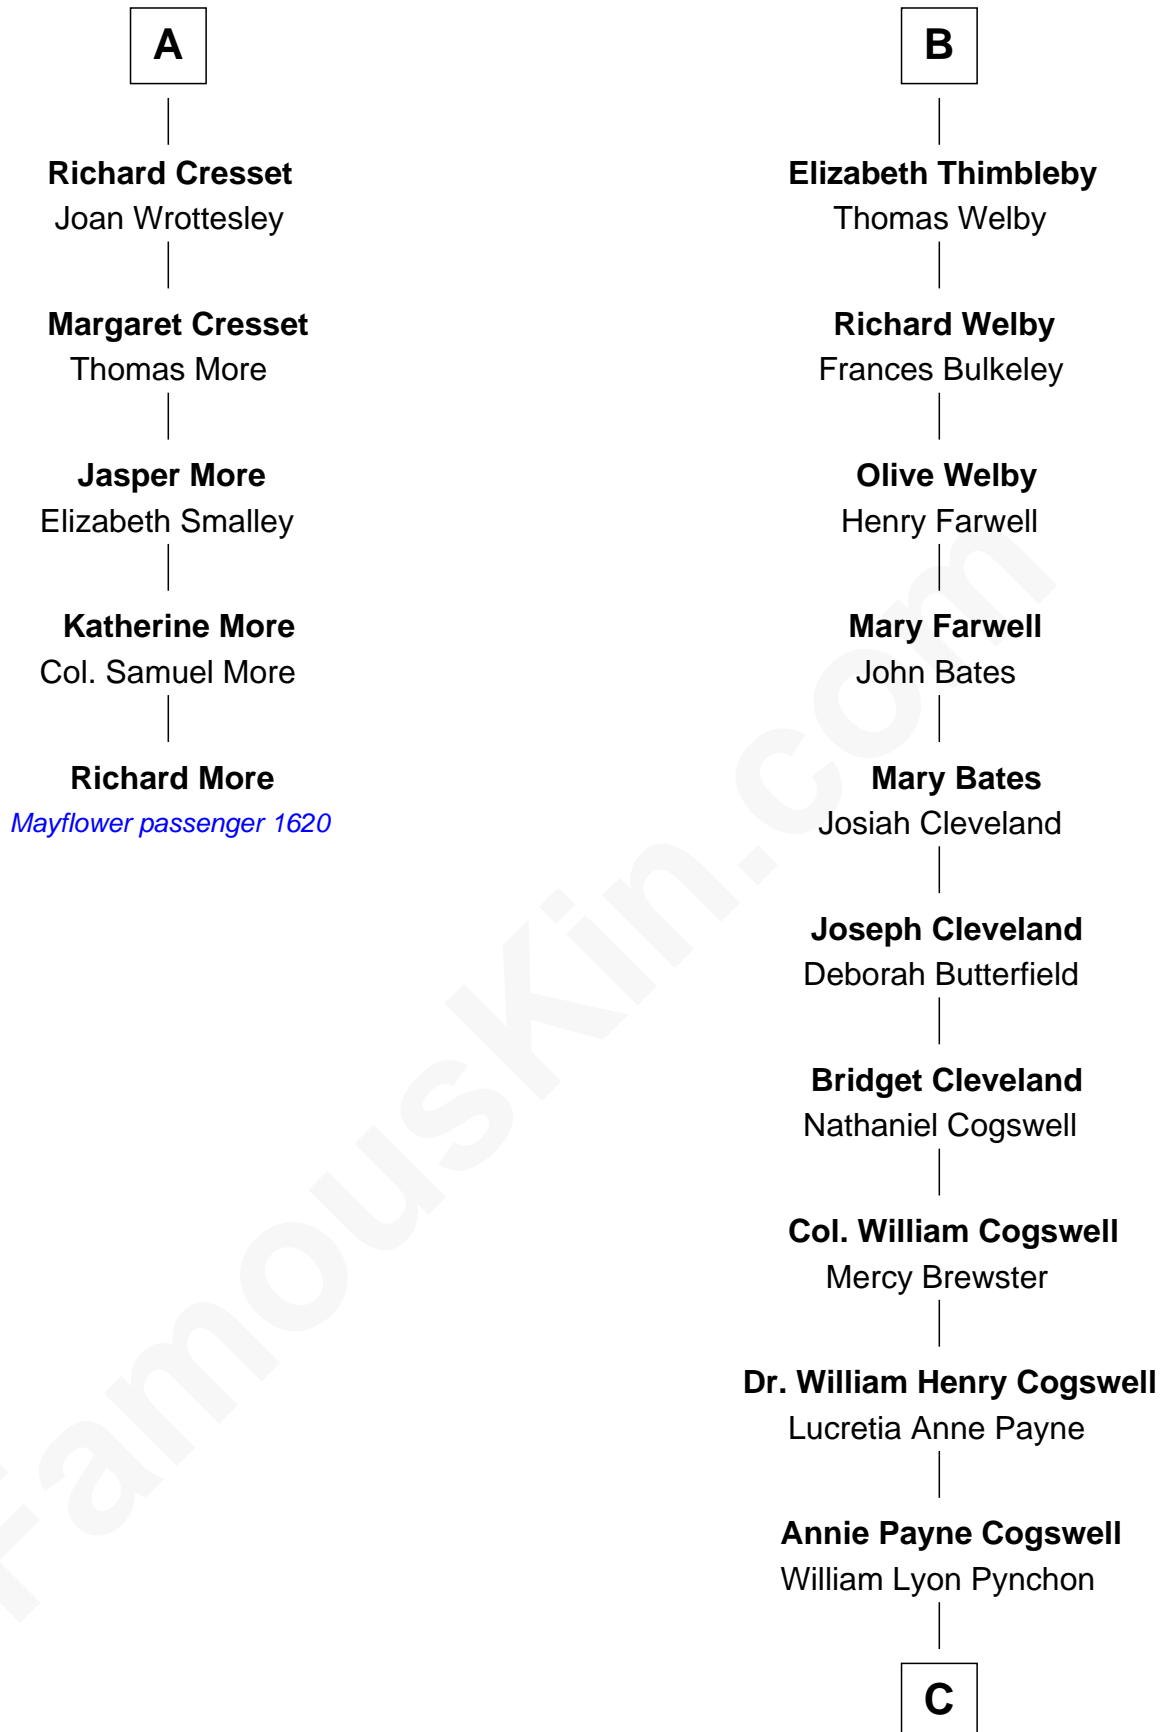

**MAYFLOWER**

# FamousKin.com Relationship Chart of

**Richard More**

(c1614 - c1696) Mayflower passenger 1620

11th cousin 8 times removed of

**Thomas Pynchon**

American Novelist

C

William Henry Chichele Pynchon