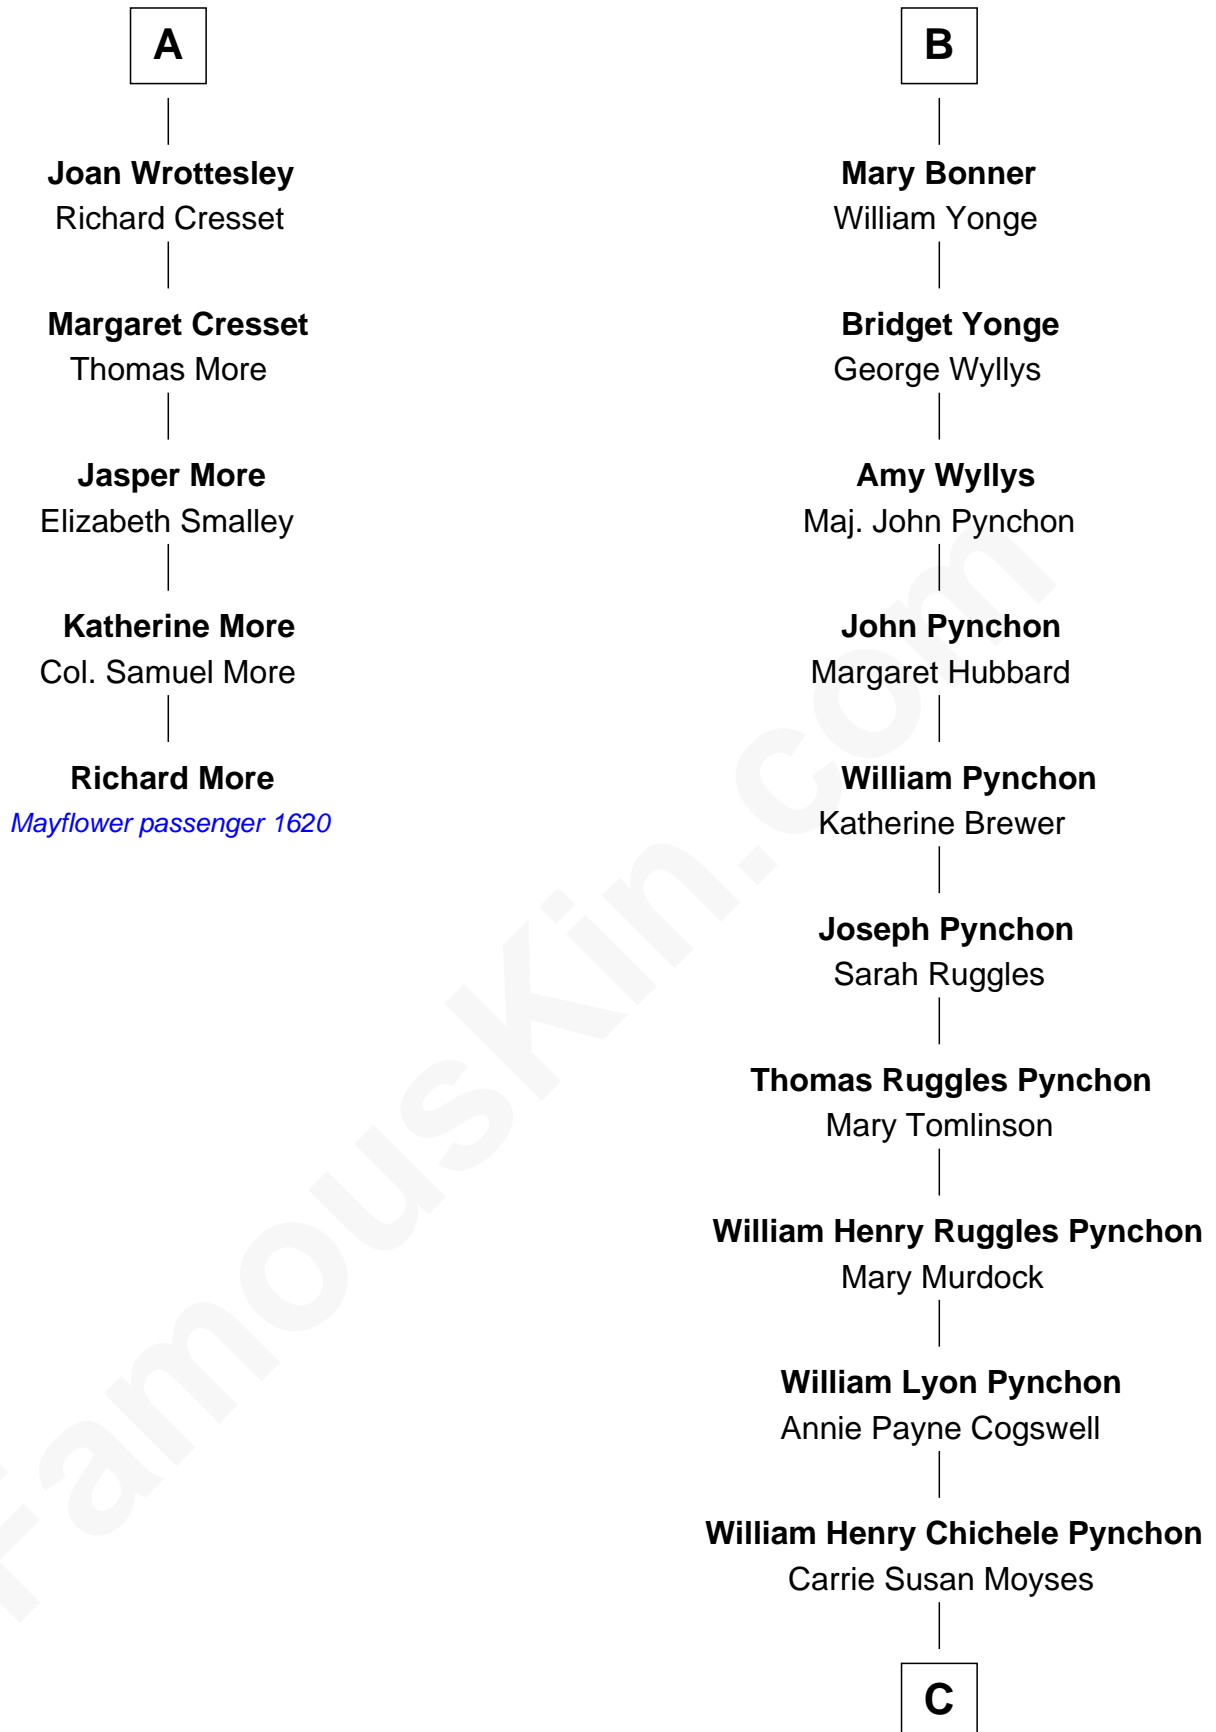

MAYFLOWER

FamousKin.com Relationship Chart of **Richard More**

(c1614 - c1696) Mayflower passenger 1620

11th cousin 7 times removed of

Thomas Pynchon
American Novelist

C

Thomas Ruggles Pynchon
Catherine Frances Bennett