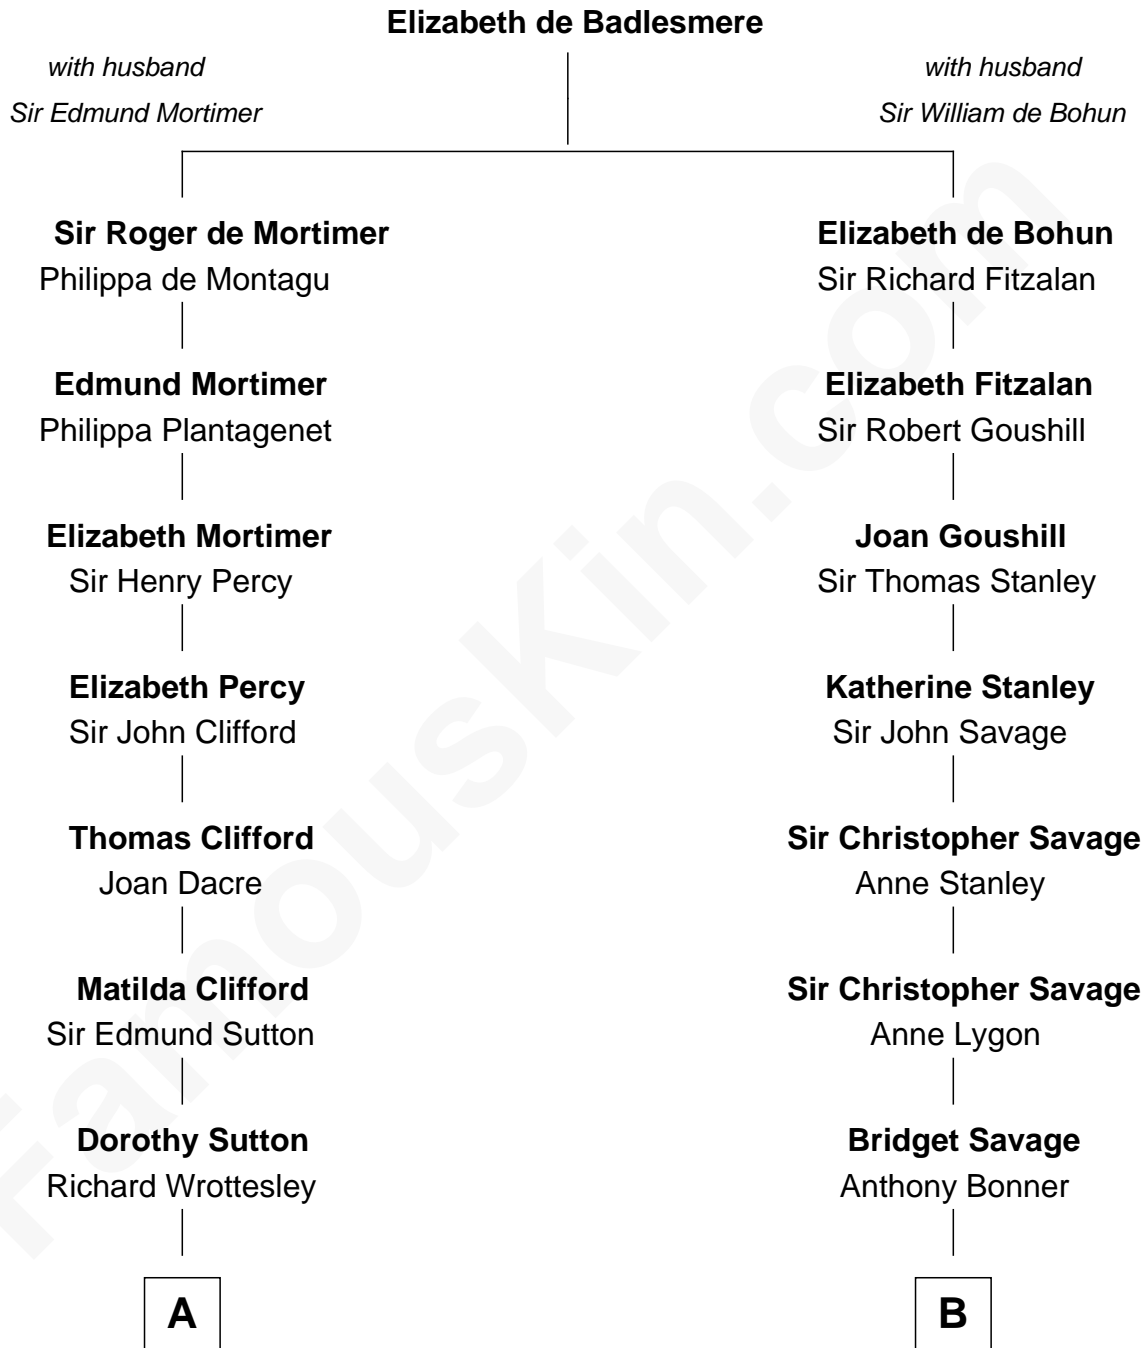

MAYFLOWER

FamousKin.com Relationship Chart of **Richard More**

(c1614 - c1696) Mayflower passenger 1620

11th cousin 7 times removed of

Thomas Pynchon
American Novelist

C

Thomas Ruggles Pynchon
Catherine Frances Bennett