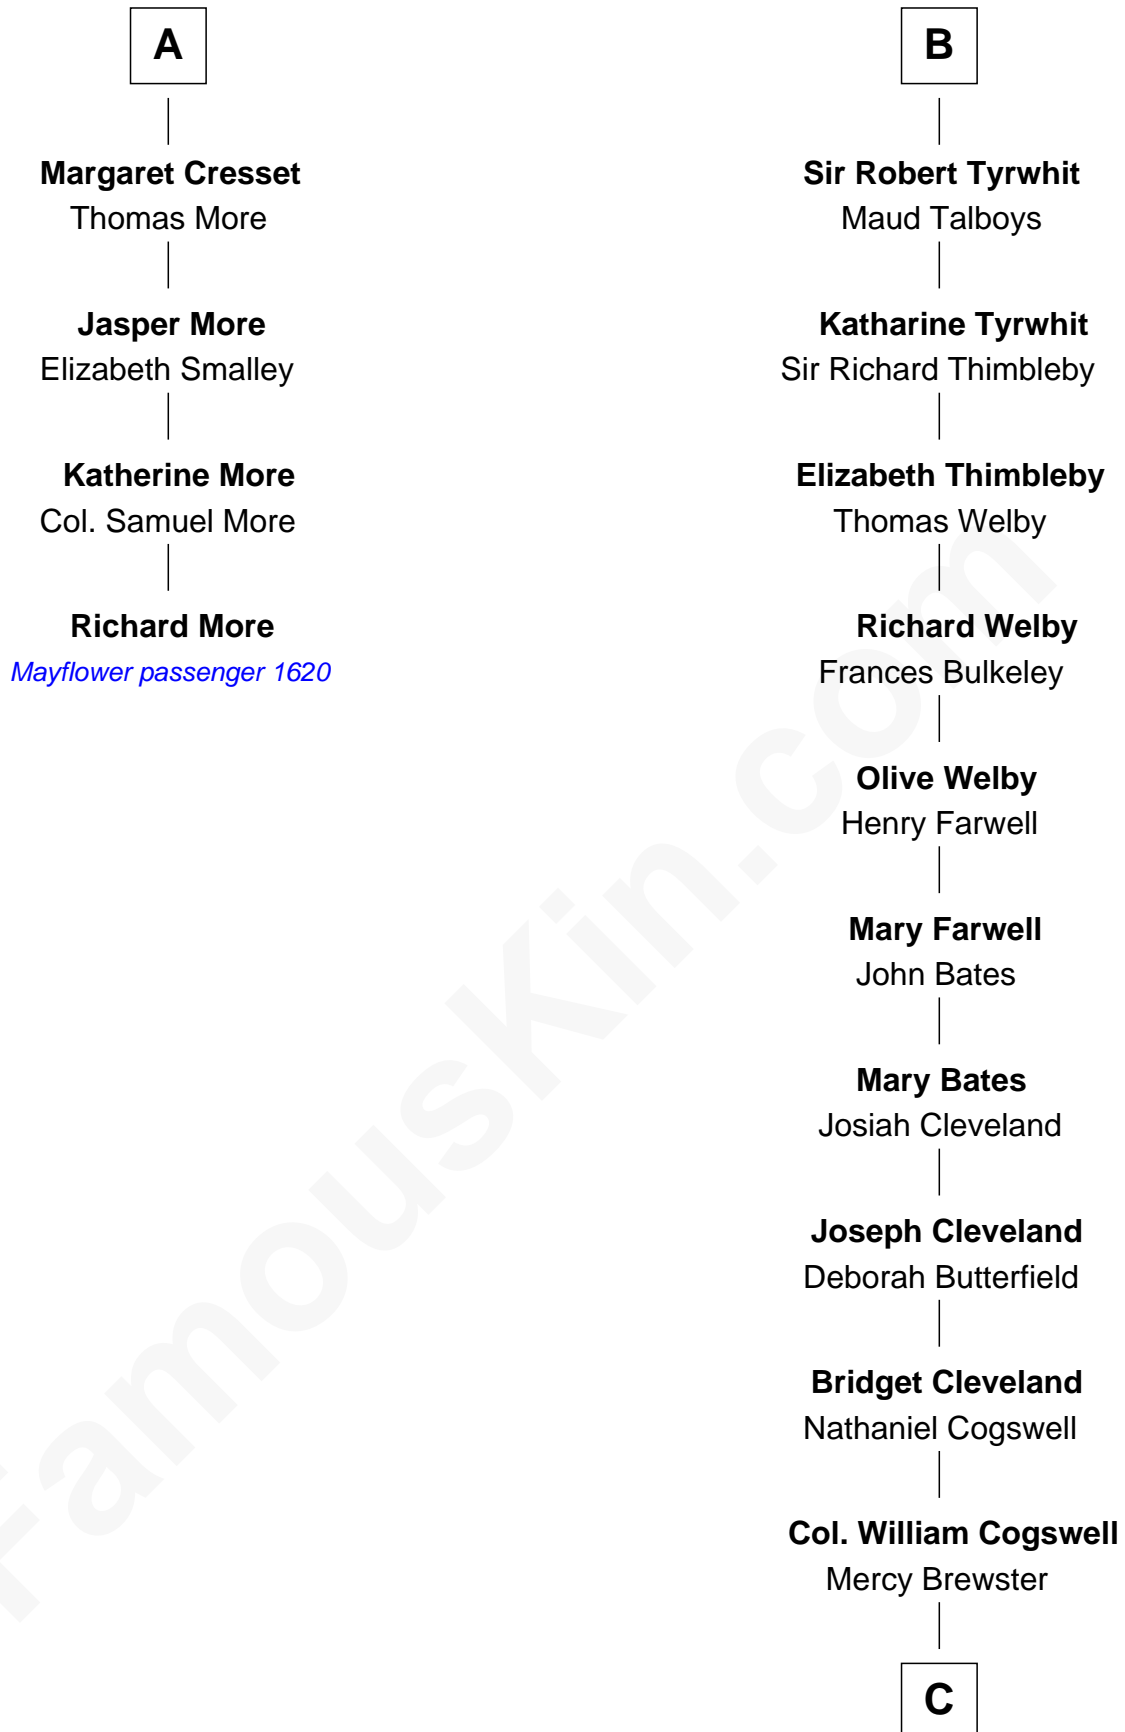

MAYFLOWER

FamousKin.com Relationship Chart of

Richard More

(c1614 - c1696) Mayflower passenger 1620

10th cousin 11 times removed of

Thomas Pynchon

American Novelist

Eudo la Zouche
Milicent de Cantilupe

Eve la Zouche
Sir Maurice de Berkeley

Thomas de Berkeley
Katherine de Clyvedon

Sir John Berkeley
Elizabeth Betteshorne

Elizabeth Berkeley
Sir John Sutton

Sir Edmund Sutton
Matilda Clifford

Dorothy Sutton
Richard Wrottesley

Joan Wrottesley
Richard Cresset

A

Sir William la Zouche
Maud Lovel

Milicent la Zouche
Sir William Deincourt

Margaret Deincourt
Sir Robert de Tibetot

Elizabeth de Tibetot
Sir Philip le Despencer

Margery Despencer
Sir Roger Wentworth

Agnes Wentworth
Sir Robert Constable

Anne Constable
William Tyrwhit

B

C

Dr. William Henry Cogswell

Lucretia Anne Payne

Annie Payne Cogswell

William Lyon Pynchon