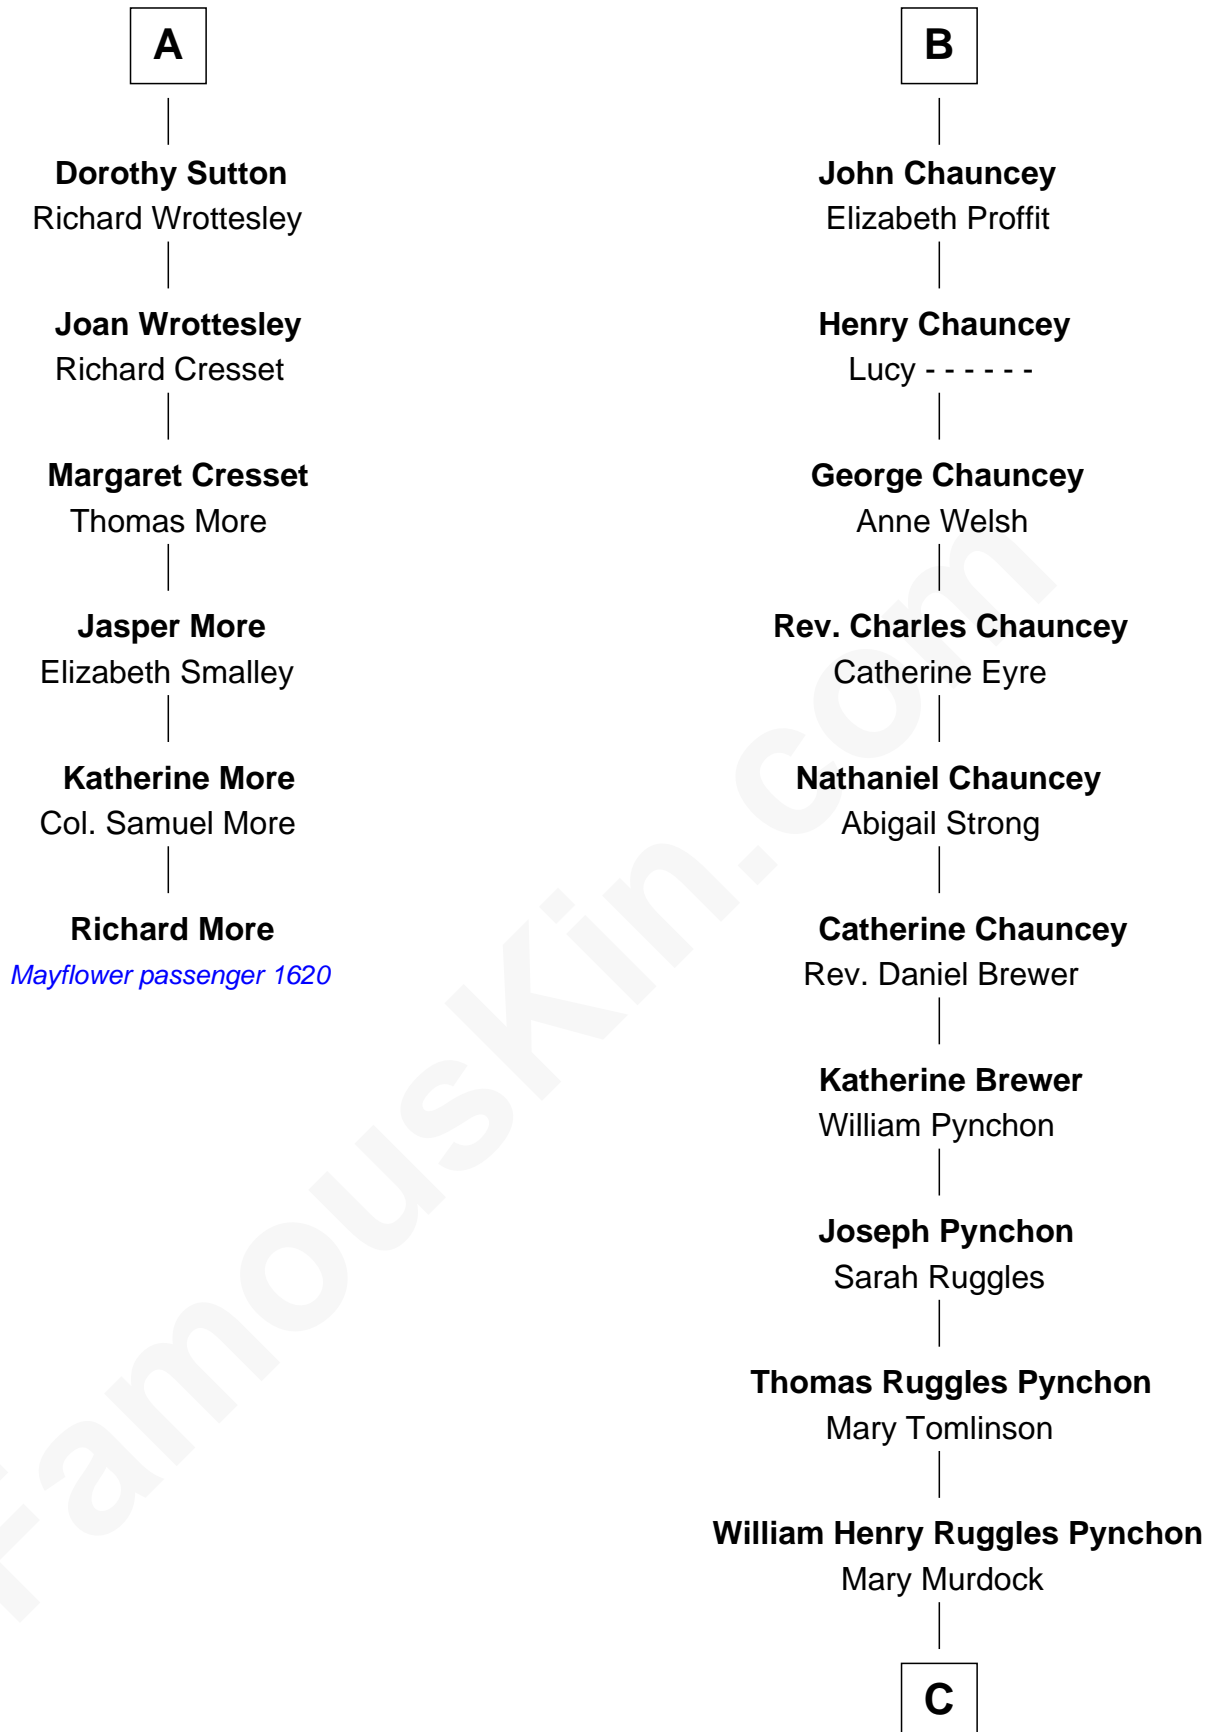

**MAYFLOWER**

# FamousKin.com Relationship Chart of

**Richard More**

(c1614 - c1696) *Mayflower passenger 1620*

12th cousin 8 times removed of

**Thomas Pynchon**

*American Novelist*

**Sir William de Ferrers**

Agnes of Chester

**C**

**William Lyon Pynchon**

Annie Payne Cogswell

**William Henry Chichele Pynchon**

Carrie Susan Moyses

**Thomas Ruggles Pynchon**

Catherine Frances Bennett

**Thomas Pynchon**